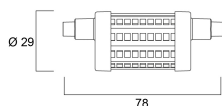

PHOTOMÉTRIE

SCHÉMAS TECHNIQUES

SYLVANIA

ToLEDo R7s 78MM DIM

ToLEDo R7S 78mm 8,5W 1055lm DIM 827

0029686

0029686

9
kWh/1000h