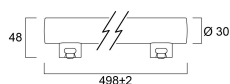

PHOTOMÉTRIE

ToLEDo Striplight

ToLEDo Striplight 500mm 8W 700lm S14S

0028106

SCHÉMAS TECHNIQUES

ToLEDo Striplight

ToLEDo Striplight 500mm 8W 700lm S14S

0028106