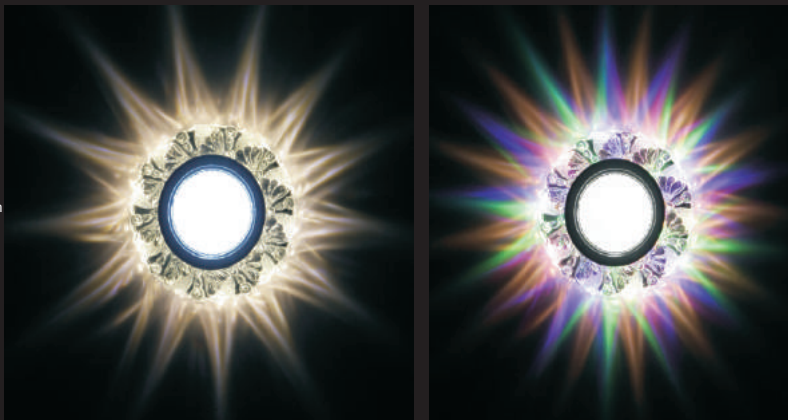

MADE IN TAIWAN

Crystal Led Downlight

HS 455

RGB+4000K+4000K

RGB+4000K+7000K

8W

Led Driver
İsolé

220V