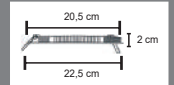

40 Chip **MADE IN TAIWAN**

Flat Led Panel Light

HS 041 ● 3000K ● 4000K ● 7000K

18W

Boitier
Aluminium

Led Driver
Isolé

220V
IP 20
1710 Lumens
50.000

20 Chip **MADE IN TAIWAN**