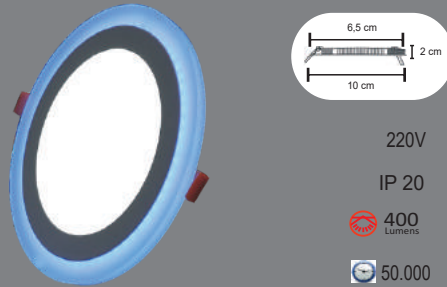

220V

IP 20

2850 Lumens

50.000

50 Chip **MADE IN TAIWAN**

THINNEST ONLY 0.5 CM

Flat Led Panel Light - Double Couleur

HS 026 ● 4000K/BLUE ● 7000K/BLUE **5W**