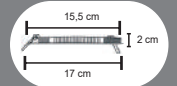

Flat Led Panel Light - Strong

HS 019 ● 4000K ● 7000K

22W

Boitier
Aluminium

Led Driver
Isolé