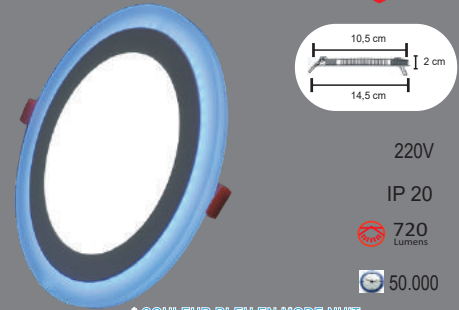

Flat Led Panel Light - Double Couleur

HS 027 ● 4000K/BLUE ● 7000K/BLUE **9W**