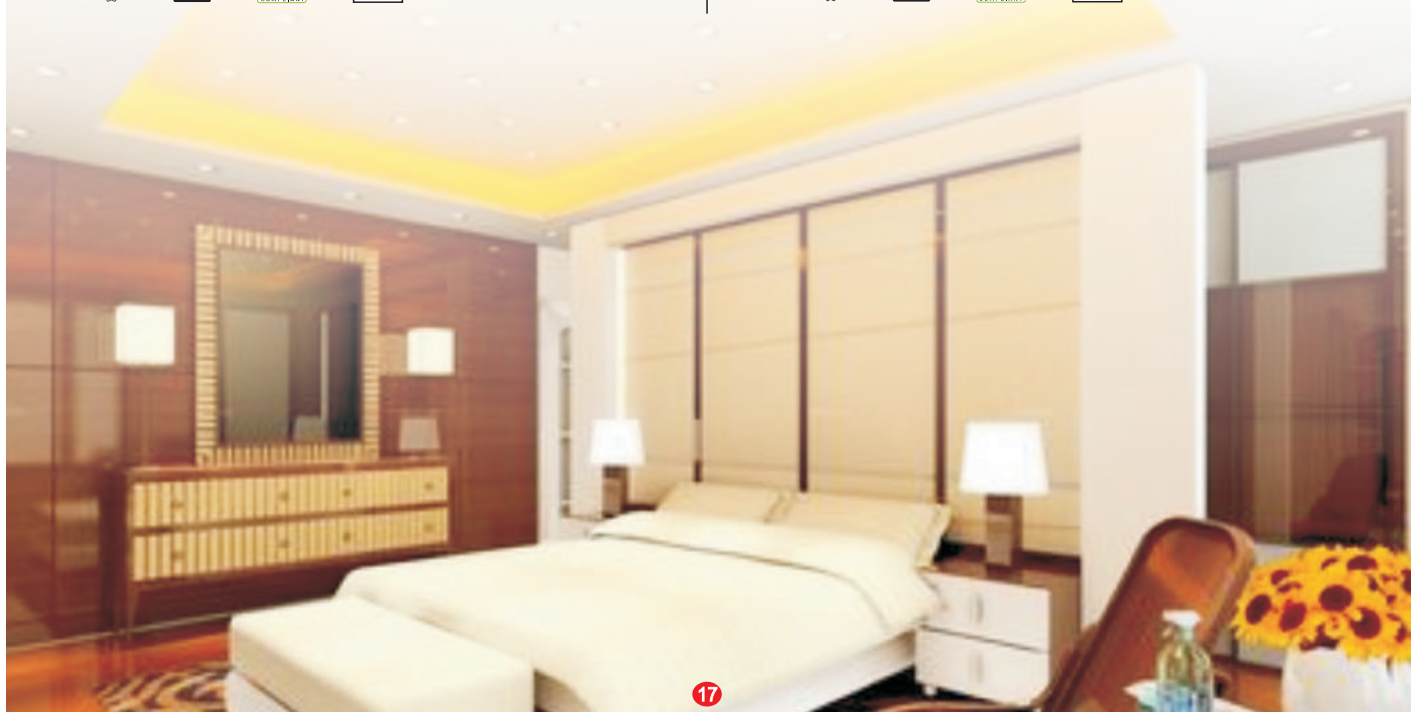

95 Lumens

50.000

100

Chip

MADE IN TAIWAN

Mini Led Downlight

HS 441 ● 3000K ○ 7000K

1W