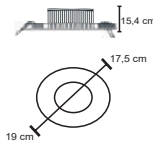

Platinum Led Downlight

HS 404 ● 4000K ○ 7000K

20W

220V

IP 20

1900 Lumens

50.000

Led Driver
Isolé

Led Downlight

HS 406 ● 4000K ○ 7000K

30W

220V

IP 20

2850 Lumens

50.000

Led Driver
Isolé

Platinum Led Downlight

HS 421 ● 4000K ○ 7000K

40W

220V

IP 20

3800 Lumens

50.000

Led Driver
Isolé

Escargot Led Downlight

HS 426 ● 3000K ○ 7000K

30W

220V

IP 20

2850 Lumens

50.000

Led Driver
Isolé

Led Downlight Lentille

HS 402 ● 3000K ○ 7000K

7W

220V

IP 20

560 Lumens

50.000

Led Driver
Isolé

Chrome Led Downlight

HS 411 ● 3000K ○ 7000K

5W

220V

IP 20

475 Lumens

50.000

Led Driver
Isolé

Led Downlight Blanc

HS 401 ● 3000K ○ 7000K

5W

220V

IP 20

475 Lumens

50.000

Led Driver
Isolé

Led Downlight Etanche

HS 401 ● 3000K

5W

220V

IP 65

475 Lumens

50.000

Led Driver
Isolé