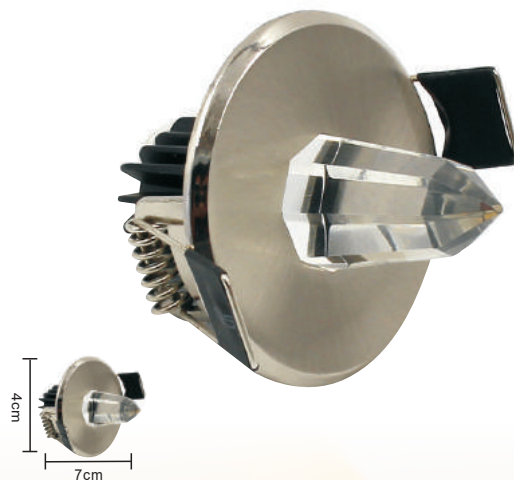

Mini Crystal Led Downlight

HS 447   ● 4000K   ○ 7000K

3W

Led Driver
ZOLELI

220V

IP 20

95 Lumens

50.000

100

Chip

MADE IN TAIWAN

Mini Crystal Led Downlight

HS 449   ● 4000K   ○ 7000K

1W

Led Driver
ZOLELI

220V

IP 20

95 Lumens

50.000

100

Chip

MADE IN TAIWAN

Mini Crystal Led Downlight

HS 448   ● 4000K   ○ 7000K

3W

Led Driver
ZOLELI

220V

IP 20

95 Lumens

50.000

100

Chip

MADE IN TAIWAN

Mini Crystal Led Downlight

HS 450   ● 4000K   ○ 7000K

1W

Led Driver
ZOLELI

220V

IP 20

95 Lumens

50.000

100

Chip

MADE IN TAIWAN