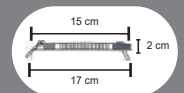

Led Driver
Isolé

220V
IP 20
 855 Lumens
 50.000

Flat Led Panel Light

HS 004 ● 3000K ● 4000K ● 7000K

12W

Boitier
Aluminium

Led Driver
Isolé

220V
IP 20
 1140 Lumens
 50.000