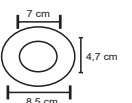

Platinum Led Downlight

HS 404 ● 4000K ○ 7000K

20W

220V

IP 20

1900 Lumens

50.000

Led Driver
Isolé

Led Downlight

HS 406 ● 4000K ○ 7000K

30W

220V

IP 20

2850 Lumens

50.000

Led Driver
Isolé

Platinum Led Downlight

HS 421 ● 4000K ○ 7000K

40W

220V

IP 20

3800 Lumens

50.000

Led Driver
Isolé

Escargot Led Downlight

HS 426 ● 3000K ○ 7000K

30W

220V

IP 20

2850 Lumens

50.000

Led Driver
Isolé

Led Downlight Lentille

HS 402 ● 3000K ○ 7000K

7W

220V

IP 20

560 Lumens

50.000

Led Driver
Isolé

Chrome Led Downlight

HS 411 ● 3000K ○ 7000K

5W

220V

IP 20

475 Lumens

50.000

Led Driver
Isolé

Led Downlight Blanc

HS 401 ● 3000K ○ 7000K

5W

220V

IP 20

475 Lumens

50.000

Led Driver
Isolé

Led Downlight Etanche

HS 401 ● 3000K

5W

220V

IP 65

475 Lumens

50.000

Led Driver
Isolé