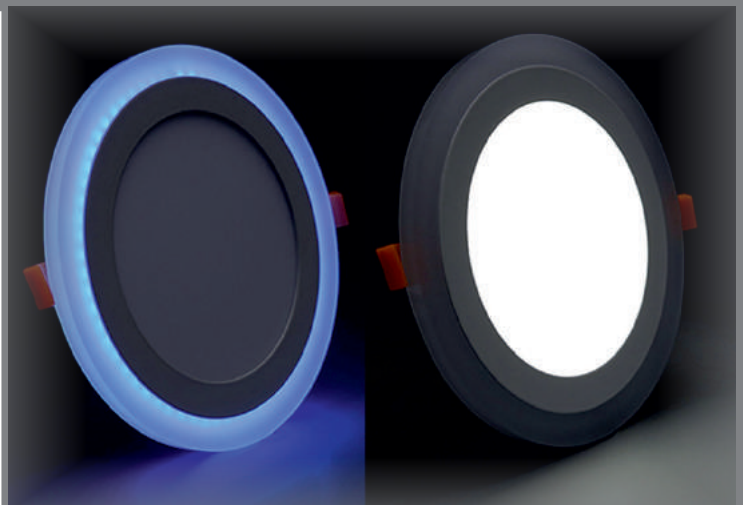

Boitier 220V
Aluminium IP 20
Led Driver 1920 Lumens
Isolé 50.000

* COULEUR BLEU EN MODE NUIT.

Flat Led Panel Light 600x600

HS 203 ● 3000K ● 4000K ● 7000K

48W

220V

IP 20

Led Driver
Isolé