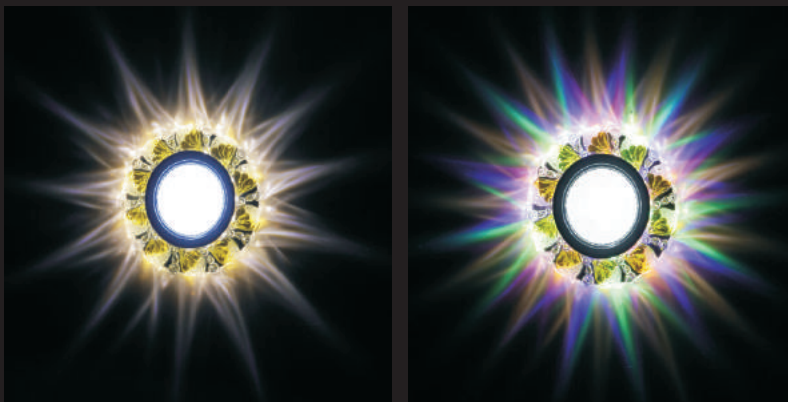

Crystal Led Downlight

HS 456

RGB+4000K+4000K

RGB+4000K+7000K

8W

Led Driver
İsolé

220V

IP 20

570 Lumens

50.000

Chip

MADE IN TAIWAN