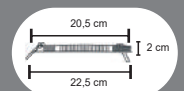

Flat Led Panel Light

HS 006 ● 3000K ● 4000K ● 7000K

18W