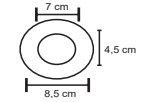

Platinum Led Downlight

HS 404 ● 4000K ○ 7000K

20W

220V

IP 20

1900 Lumens

50.000

Led Driver
Isolé

Led Downlight

HS 406 ● 4000K ○ 7000K

30W

220V

IP 20

2850 Lumens

50.000

Led Driver
Isolé

Platinum Led Downlight

HS 421 ● 4000K ○ 7000K

40W

220V

IP 20

3800 Lumens

50.000

Led Driver
Isolé

Escargot Led Downlight

HS 426 ● 3000K ○ 7000K

30W

220V

IP 20

2850 Lumens

50.000

Led Driver
Isolé

Led Downlight Lentille

HS 402 ● 3000K ○ 7000K

7W

220V

IP 20

560 Lumens

50.000

Led Driver
Isolé

Chrome Led Downlight

HS 411 ● 3000K ○ 7000K

5W

220V

IP 20

475 Lumens

50.000

Led Driver
Isolé

Led Downlight Blanc

HS 401 ● 3000K ○ 7000K

5W

220V

IP 20

475 Lumens

50.000

Led Driver
Isolé

Led Downlight Etanche

HS 401 ● 3000K

5W

220V

IP 65

475 Lumens

50.000

Led Driver
Isolé