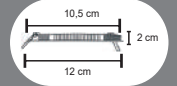

50.000

100 Chip **MADE IN TAIWAN**

Flat Led Panel Light - Strong

HS 017 ● 4000K ● 7000K

12W

Boitier
Aluminium

Led Driver
Isolé

220V