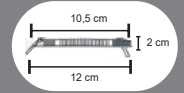

Flat Led Panel Light

HS 002 ● 3000K ● 4000K ● 7000K

6W