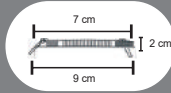

Flat Led Panel Light

HS 001 ● 3000K ● 4000K ● 7000K

3W

Boitier
Aluminium

Led Driver
Isolé

220V
IP 20
 285 Lumens
 50.000

Flat Led Panel Light

HS 002 ● 3000K ● 4000K ● 7000K