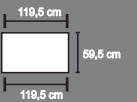

Flat Led Panel Light 1200x600

HS 206 ● 4000K ● 7000K

96W

220V

IP 20

Led Driver
Isolé

119,5 x 59,5