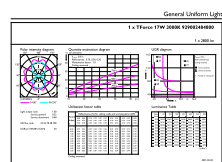

LEDTForce Core road 17W Tshape E27 730-GUL