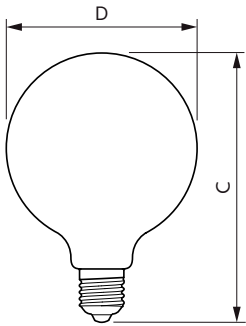

## Schéma dimensionnel

LED classic 100W E27 CW G120 FR ND 1PF/6

Product	D	C
LED classic 100W E27 CW G120 FR ND 1PF/6	125 mm	177 mm