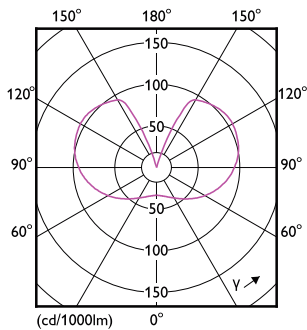

Données photométriques

LEDbulb CLA G120 10,5W E27 827 FR