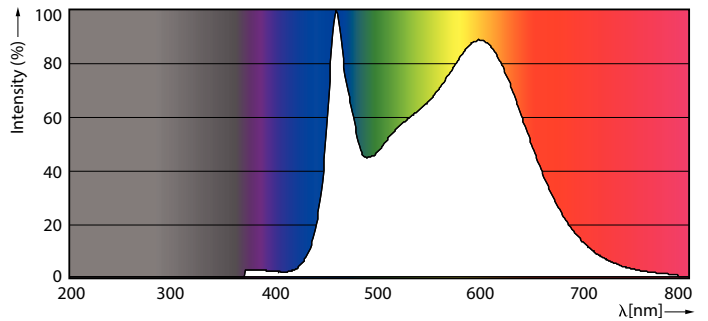

LED classic CW ND