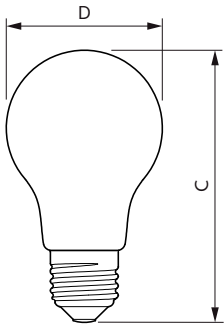

## Schéma dimensionnel

LED classic 100W A60 WW FR ND 1CT/10

Product	D	C
LED classic 100W A60 WW FR ND 1CT/10	60 mm	104 mm