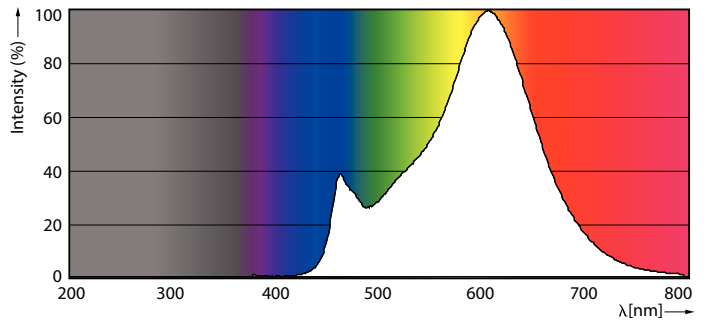

Bulb A67 100W 1521lm 2700K E27 NDFrosted