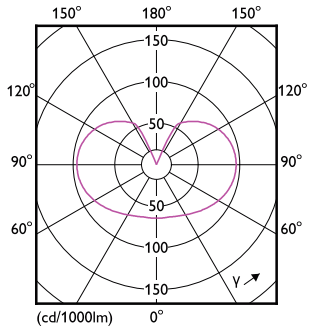

Lampes CorePro LEDbulb filament forme classique

Données photométriques

Bulb A67 100W 1521lm 2700K E27 NDFrosted