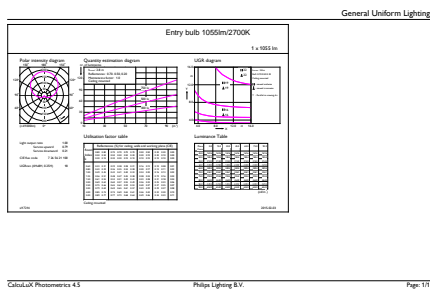

Données photométriques

CorePro LEDbulb ND 11-75W A60