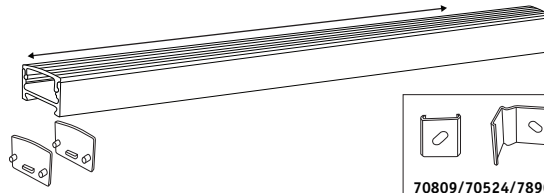

Paulmann

IP20

Info

www.paulmann.com

Paulmann Licht GmbH
Quezinger Feld 2
31832 Springe
Germany

www.paulmann.com

Art.-Nr.: 708.09/705.24/789.04
708.10/705.23/789.03

70809/70524/78904: 100cm
70810/70523/78903: 200cm

PLU 06/20

70809/70524/78904 x3
70810/70523/78903 x4