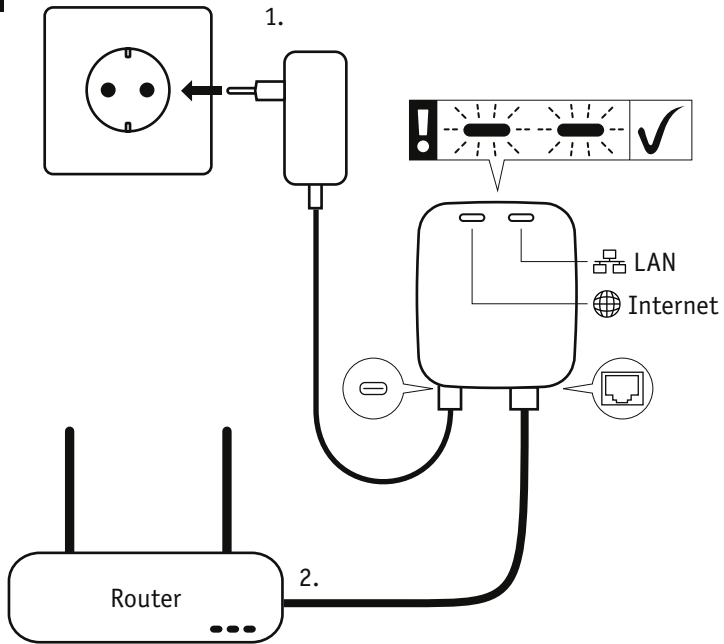

Paulmann

smik Gateway
Quick Guide

Paulmann Licht GmbH | Quezinger Feld 2 | 31832 Springe | Germany

www.paulmann.com

 **Safety Instructions**

1**2****3**