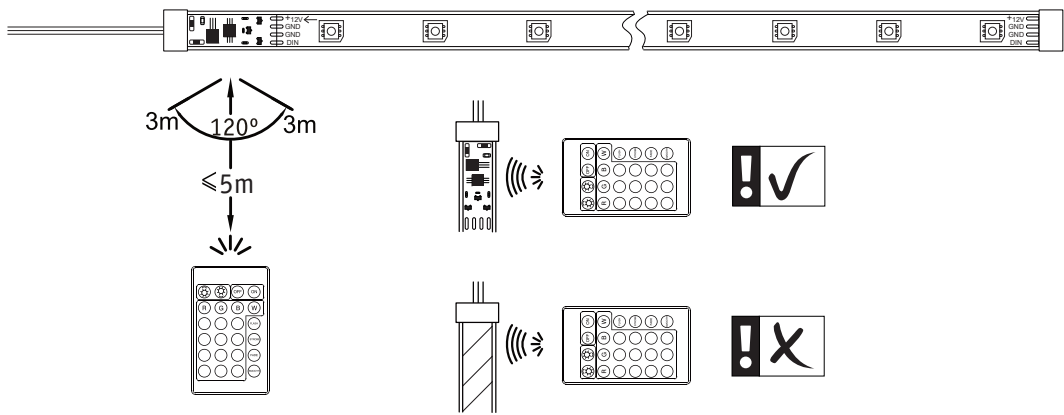

	<p>25mm  </p>		

**B**

<p></p> <p></p> <p></p>	<p><math>r \geq 30\text{mm}</math>  <math>a \geq 60^\circ</math></p>	<p><math>r &lt; 30\text{mm}</math>  <math>a &lt; 60^\circ</math></p>	

C

D

F

Brightness +	Brightness -	Shut down the load	Open load
Static red	Static green	Static blue	Static white
Static orange	Static light green	Static deep blue	Three color jump
Static dark yellow	Static cyan	Static brown	Three color gradient
Static yellow	Static light blue	Static purple orchid	Seven color gradient
Static yellow	Static sky blue	Static purple	Seven colour jump to change