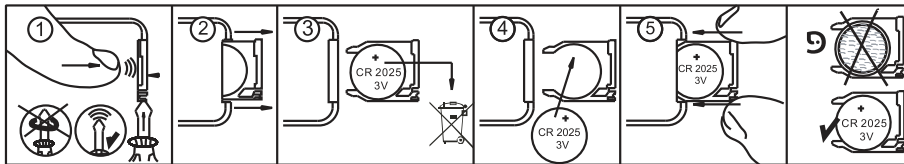

	<p>25mm  </p>		

**B**

<p></p> <p></p> <p></p>	<p><math>r \geq 30\text{mm}</math>  <math>a \geq 60^\circ</math></p>	<p><math>r &lt; 30\text{mm}</math>  <math>a &lt; 60^\circ</math></p>	

C

D

F

Brightness +	Brightness -	Shut down the load	Open load
Static red	Static green	Static blue	Static white
Static orange	Static light green	Static deep blue	Three color jump
Static dark yellow	Static cyan	Static brown	Three color gradient
Static yellow	Static light blue	Static purple orchid	Seven color gradient
Static yellow	Static sky blue	Static purple	Seven colour jump to change