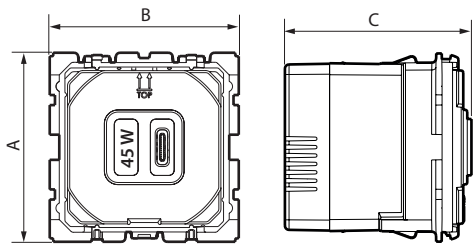

3. DIMENSIONS (mm)

A	B	C
45	45	44.5

4. CONNECTION

Type of terminals: with screws
 Terminal capacity: 2 x 2.5 mm²
 Stripping length: 6 mm
 Screwdriver: flat 3.5 mm

Circuit breaker: 16 A MAX.

Necessary safety precautions: