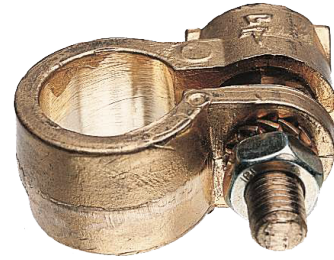

Date de la dernière modification
09/11/2023

BCY

Connection terminals for cables and earthing rod

Series: C2.-95.

Network Application: LV

Application:

- Allows to do both electrical and mechanical connections between the earth cable and the rod.

Dimensions

Capacity	95 mm ²
Height	35
Width	30
Depth	20

Fonctionnalité

Weight	0,07
Material	Cupro-aluminium