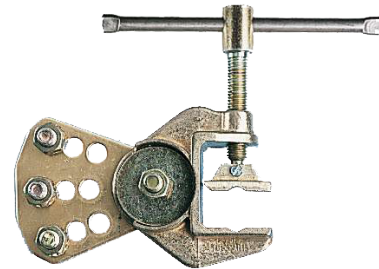

Date de la dernière modification
09/11/2023

MT-843-P

Earthing clamp with multiple connections. Icc
40 kA/1s

Series: MT-843-P

Application :

- Earthing clamp for station (earth clog) and line with plate for multiple connections.
- Icc 40 kA/1s.

Features :

- Material Cupro/Aluminium.
- Capacity: Round 6 to 35 mm diameter and flat up to 35 mm.
- 9 holes of 12.5 mm diameter on the plate for multiple lug connections.

Fonctionnalité

Weight	1
Short Circuit Rating	40