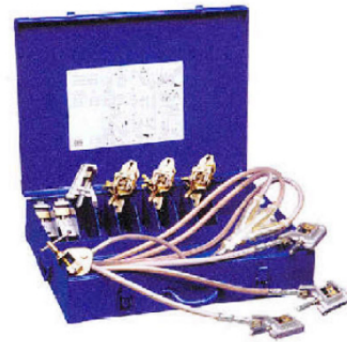

## MT-9801

Earthing and short-circuiting set, Icc 10 kA/  
1s

Series: MT-g801

### Application :

- Earthing and short-circuiting equipment for station.
- Icc 10 kA/1s.

### Fonctionnalité

Weight	15
Short Circuit Rating	10

### Features / Composition :

- 3 clamps **MT817C**. Capacity: diameters from 5 to 16 mm and flat up to 16 mm thickness.
- 3 clamps **MT8142**. Capacity: diameters from 5 to 28 mm.
- 1 earth clamp **MT8401**. Capacity: diameters from 6 to 25 mm and flats up to 25 mm thickness.
- 3 silicone-insulated copper short-circuit cables section 50 mm<sup>2</sup>, length 1.5 m.
- 1 silicone-insulated copper earthing cable section 25 mm<sup>2</sup>, length 2.5 m.
- 1 carrying case.