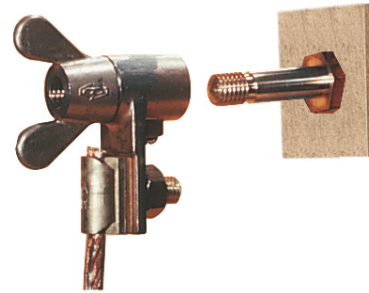

Date de la dernière modification
09/11/2023

MT-961/1

M12 threaded terminal for fixing to earth connection MT940 series

Series: MT-961-

Application :

- Threaded terminal to be screwed on the earth connections of the **MT-940** series.
- Icc 10 kA / 1s.

Features :

- Connection on connector by M12 thread.
- Fixing on support by screw and nut.
- Material : brass.

Fonctionnalité

Weight	0,088
Short Circuit Rating	10