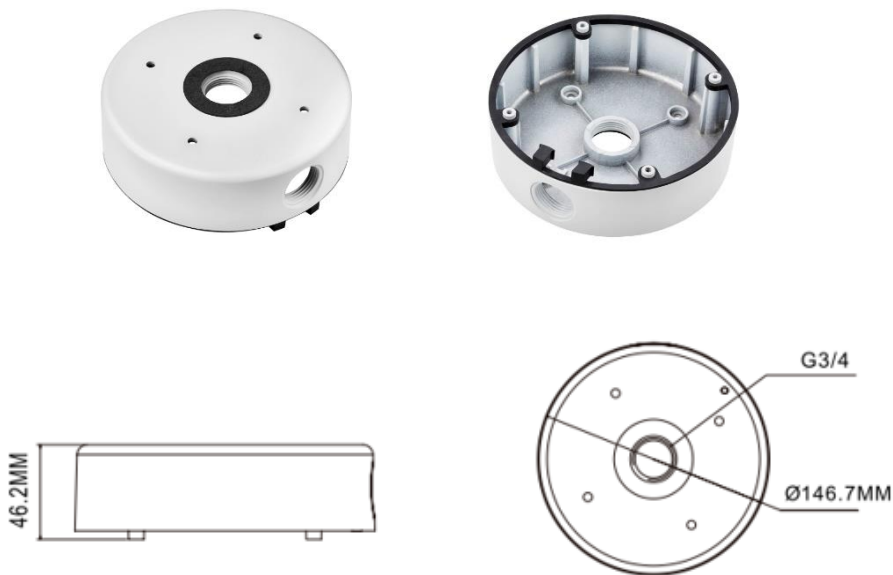

DS1092-564

JUNCTION BOX FOR VANDAL DOME

Sch./Ref. 1092/149

Compatibilità / Compatibility

- Vandal Dome IP:
 - 1099/304
 - 1093/182M4ZI
 - 1099/701

DS1092-564