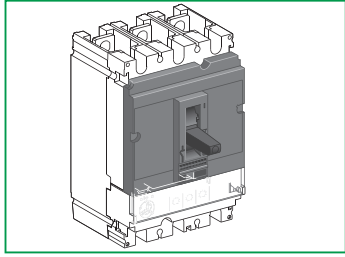

**Compact NSX100-630
FPower NSX**

NS retrofit front cover
Plastron NS pour retrofit
Tapa NS para retrofit

Schneider
Electric

IMPORTANT NOTE

- This device must be installed by a qualified electrician.
- We cannot accept any responsibility for failure to follow the instructions provided in this document.