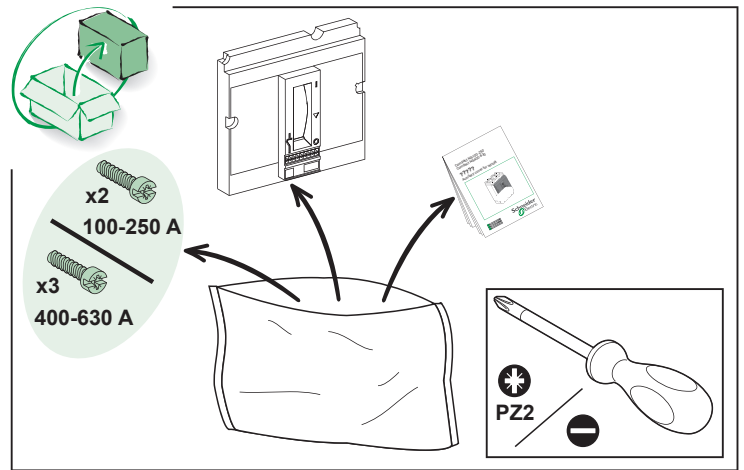

GHD16348AA-04