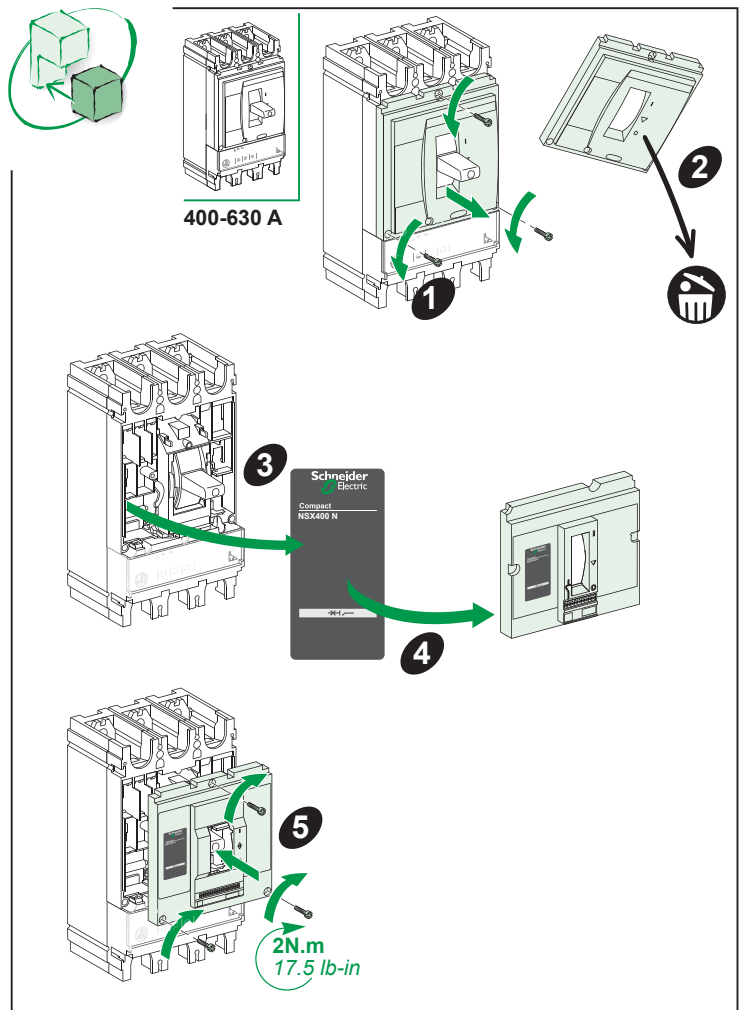

**Compact NSX100-630
FPower NSX**

NS retrofit front cover
Plastron NS pour retrofit
Tapa NS para retrofit

Schneider
Electric

IMPORTANT NOTE

- This device must be installed by a qualified electrician.
- We cannot accept any responsibility for failure to follow the instructions provided in this document.

重要注意事項

- 本装置必须由合格的电工进行安装。
- 我们不承担任何因未遵循本文档中的指南而导致的责任。

GHD16348AA-04

Schneider Electric Industries SAS

35, rue Joseph Monier
CS 30323

F - 92506 Rueil Malmaison Cedex

www.schneider-electric.com

© 2011 Schneider Electric.
All rights reserved.