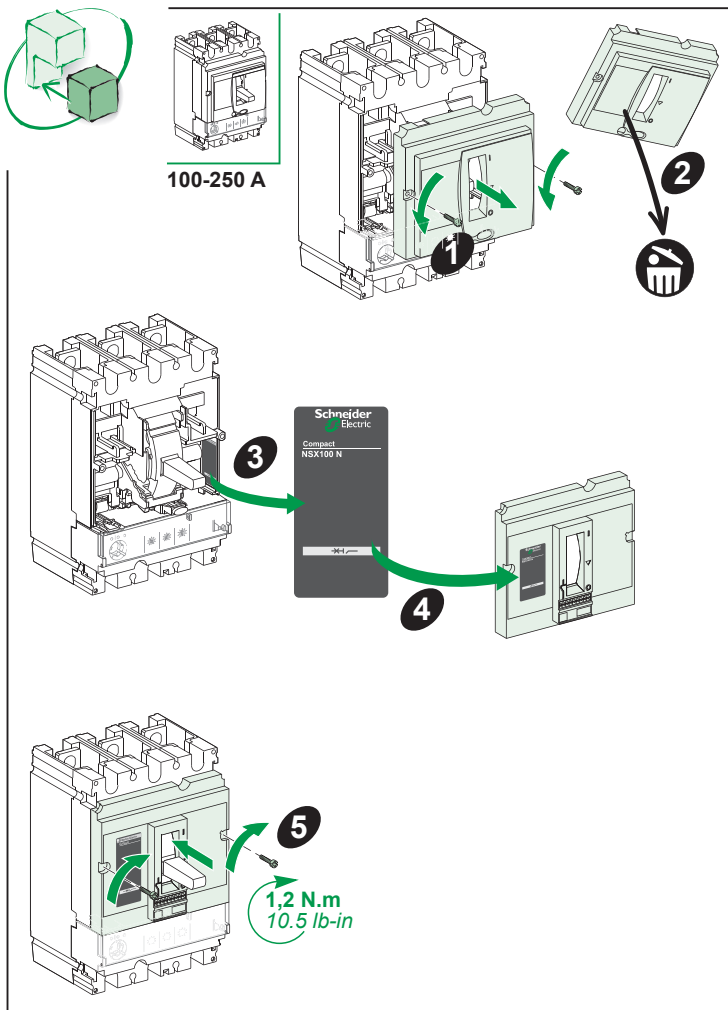

GHD16348AA-04