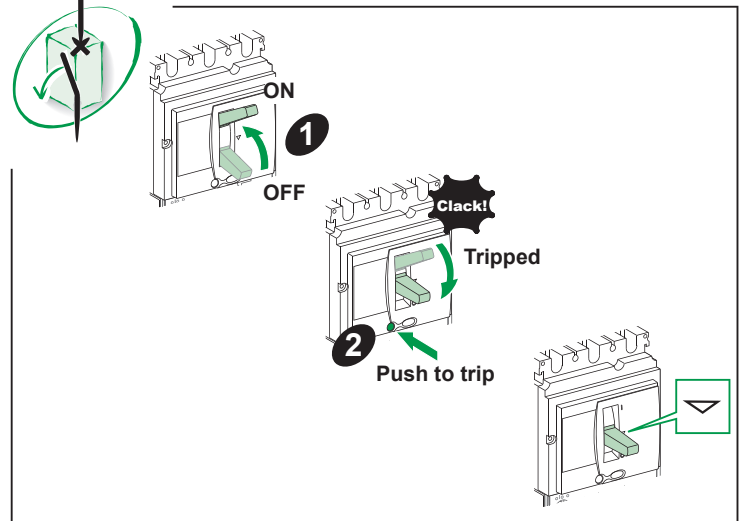

GHD16348AA-04