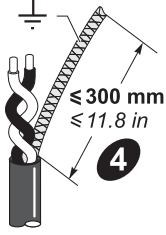

TOP FED

BOTTOM FED