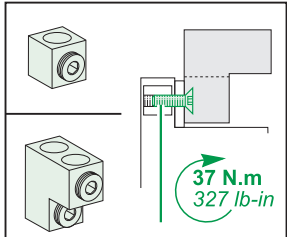

1,5...4 mm²
AWG 16...12

Aluminium
Aluminium
Aluminio
铝

i
N.m
lb-in

see instruction GHD16314AA
1 cable / 2 cables connector

400-630 A

50 N.m
442 lb-in

Aluminium
Aluminium
Aluminio
铝

i
N.m
lb-in