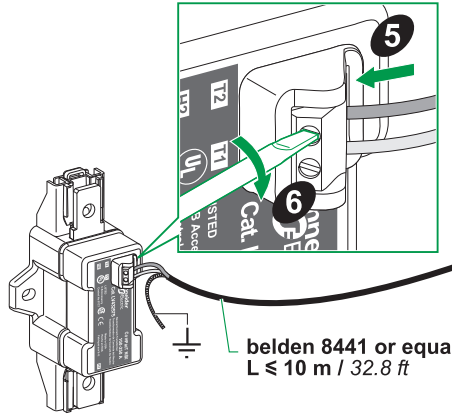

1,5...4 mm²
AWG 16...12

Aluminium
Aluminium
Aluminio
铝

i
N.m
lb-in

see instruction GHD16314AA
1 cable / 2 cables connector

400-630 A

50 N.m
442 lb-in

Aluminium
Aluminium
Aluminio
铝

i
N.m
lb-in

see instruction GHD16312AA
1 cable / 2 cables connector

GHD16257AA-07
08/2021

MicroLogic
5.2 / 6.2

MicroLogic
5.3 / 6.3

TOP FED

BOTTOM FED

Schneider Electric Industries SAS
35 rue Joseph Monier
CS 30323
F - 92506 Reuil Malmaison Cedex
www.se.com