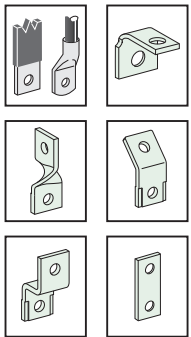

100-250 A

100 A
10 N.m
90 lb-in

160/250 A
15 N.m
130 lb-in

100/160 A **i**
12 N.m
106 lb-in

Acier
Steel

S: 1,5...95 mm² Cu / Al
S: AWG 16...4/0 Cu / Al

1,5...4 mm²
AWG 16...12

Aluminium
Aluminium
Aluminio
铝

i
N.m
lb-in

see instruction GHD16314AA
1 cable / 2 cables connector