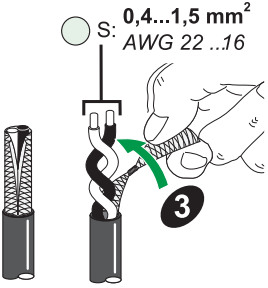

1,5...4 mm²
AWG 16...12

Aluminium
Aluminium
Aluminio
铝

i
N.m
lb-in

see instruction GHD16314AA
1 cable / 2 cables connector

400-630 A

50 N.m
442 lb-in

Aluminium
Aluminium
Aluminio
铝

i
N.m
lb-in

see instruction GHD16312AA
1 cable / 2 cables connector

GHD16257AA-07
08/2021

MicroLogic
5.2 / 6.2

MicroLogic
5.3 / 6.3

TOP FED

BOTTOM FED

Schneider Electric Industries SAS
35 rue Joseph Monier
CS 30323
F - 92506 Reuil Malmaison Cedex
www.se.com