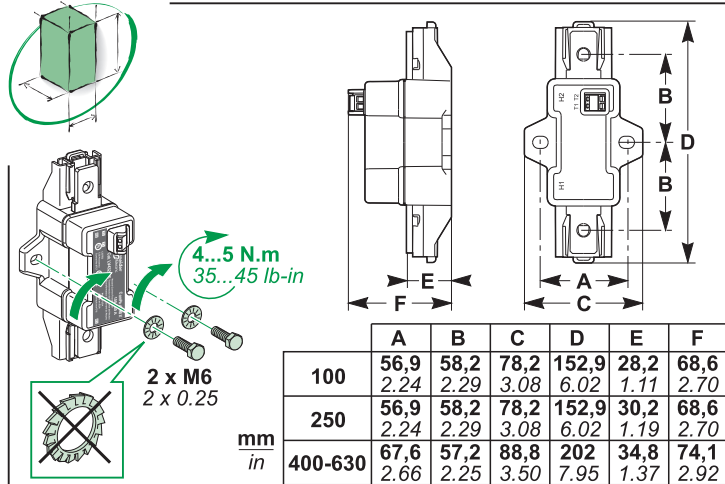

ComPacT NSX100-630
PowerPacT H-J-L

External Neutral CT
TC Neutre Externe
TC Neutro Externo

Schneider
Electric

GHD16257AA-07

PLEASE NOTE

● Electrical equipment should be installed, operated, serviced, and maintained only by qualified personnel.
● No responsibility is assumed by Schneider Electric for any consequences arising out of the use of this material.

REMARQUE IMPORTANTE

● L'installation, l'utilisation, la réparation et la maintenance des équipements électriques doivent être assurés uniquement par du personnel qualifié.
● Schneider Electric décline toute responsabilité quant aux conséquences de l'utilisation de ce matériel.

TENGA EN CUENTA

● La instalación, manejo, puesta en servicio y mantenimiento de equipos eléctricos deberán ser realizados sólo por personal cualificado.
● Schneider Electric no se hace responsable de ninguna de las consecuencias del uso de este material.

请注意

● 电气设备的安装、操作、维修和维护工作仅限于合格人员执行。
● Schneider Electric不承担由于使用本资料所引起的任何后果。

100-250 A

100 A
10 N.m
90 lb-in

160/250 A
15 N.m
130 lb-in

100/160 A **i**
12 N.m
106 lb-in

Acier
Steel

S: 1,5...95 mm² Cu / Al
S: AWG 16...4/0 Cu / Al

1,5...4 mm²
AWG 16...12

Aluminium
Aluminium
Aluminio
铝

i
N.m
lb-in

see instruction GHD16314AA
1 cable / 2 cables connector

400-630 A

50 N.m
442 lb-in

Aluminium
Aluminium
Aluminio
铝

i
N.m
lb-in

see instruction GHD16312AA
1 cable / 2 cables connector

GHD16257AA-07
08/2021