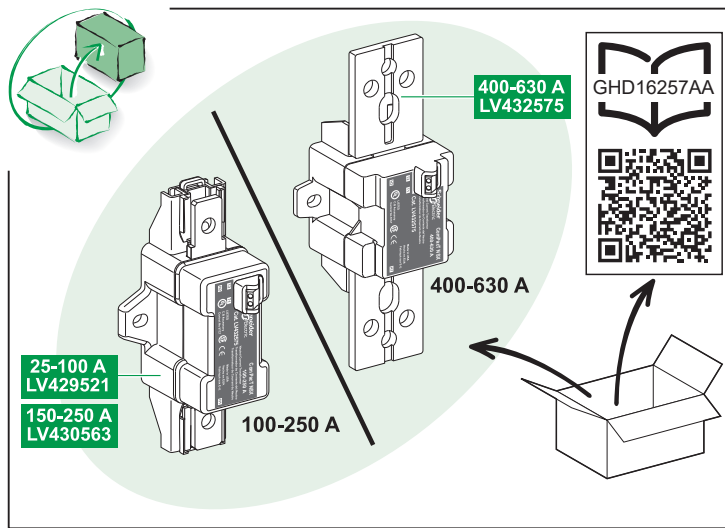

ComPacT NSX100-630
PowerPacT H-J-L

External Neutral CT
TC Neutre Externe
TC Neutro Externo

Schneider
Electric

GHD16257AA-07

PLEASE NOTE

● Electrical equipment should be installed, operated, serviced, and maintained only by qualified personnel.
● No responsibility is assumed by Schneider Electric for any consequences arising out of the use of this material.

REMARQUE IMPORTANTE

● L'installation, l'utilisation, la réparation et la maintenance des équipements électriques doivent être assurés uniquement par du personnel qualifié.
● Schneider Electric décline toute responsabilité quant aux conséquences de l'utilisation de ce matériel.

TENGA EN CUENTA

● La instalación, manejo, puesta en servicio y mantenimiento de equipos eléctricos deberán ser realizados sólo por personal cualificado.
● Schneider Electric no se hace responsable de ninguna de las consecuencias del uso de este material.

请注意

● 电气设备的安装、操作、维修和维护工作仅限于合格人员执行。
● Schneider Electric不承担由于使用本资料所引起的任何后果。

100-250 A

100 A
10 N.m
90 lb-in

160/250 A
15 N.m
130 lb-in

100/160 A **i**
12 N.m
106 lb-in

Acier
Steel

S: 1,5...95 mm² Cu / Al
S: AWG 16...4/0 Cu / Al

1,5...4 mm²
AWG 16...12

Aluminium
Aluminium
Aluminio
铝

i
N.m
lb-in

see instruction GHD16314AA
1 cable / 2 cables connector

400-630 A

50 N.m
442 lb-in

Aluminium
Aluminium
Aluminio
铝

i
N.m
lb-in

see instruction GHD16312AA
1 cable / 2 cables connector

GHD16257AA-07
08/2021