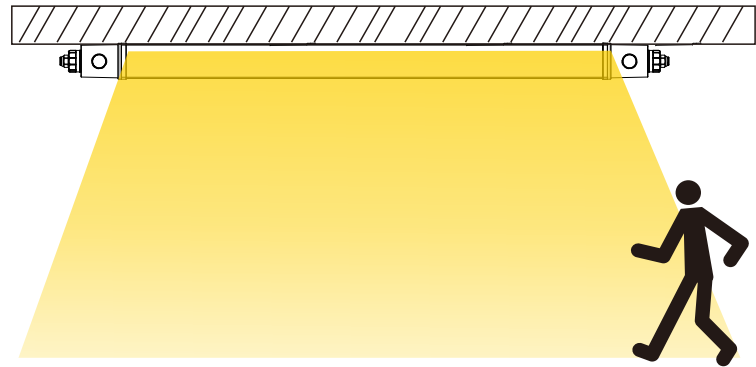

### DIPSwitchSetting

DetectionArea(Sensitivity)

HoldTime

DaylightThreshold

	1	2	3		4	5	6		7	8	9	
I	ON	ON	ON	100%	ON	ON	ON	5S	ON	ON	ON	2Lux
II	-	ON	ON	75%	-	ON	ON	30S	ON	ON	-	10Lux
III	ON	-	ON	50%	ON	-	ON	90S	-	ON	-	25Lux
IV	-	-	ON	25%	-	-	ON	3min	ON	-	-	50Lux
V	-	-	-	10%	ON	ON	-	20min	-	-	-	Disable*
					-	-	-	30min				