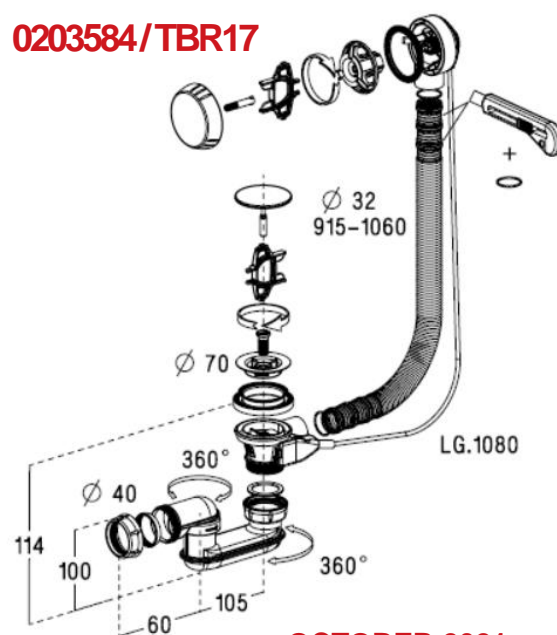

0203584 / TBR17

OCTOBER 2021

Nicoll

Head office and Plants: 37, rue Pierre & Marie Curie
BP 10966 - 49309 Cholet Cedex - FRANCE
Phone + 33 (0)2 41 63 73 83
Email: export.nicoll@alixis.com

an Aliaxis company