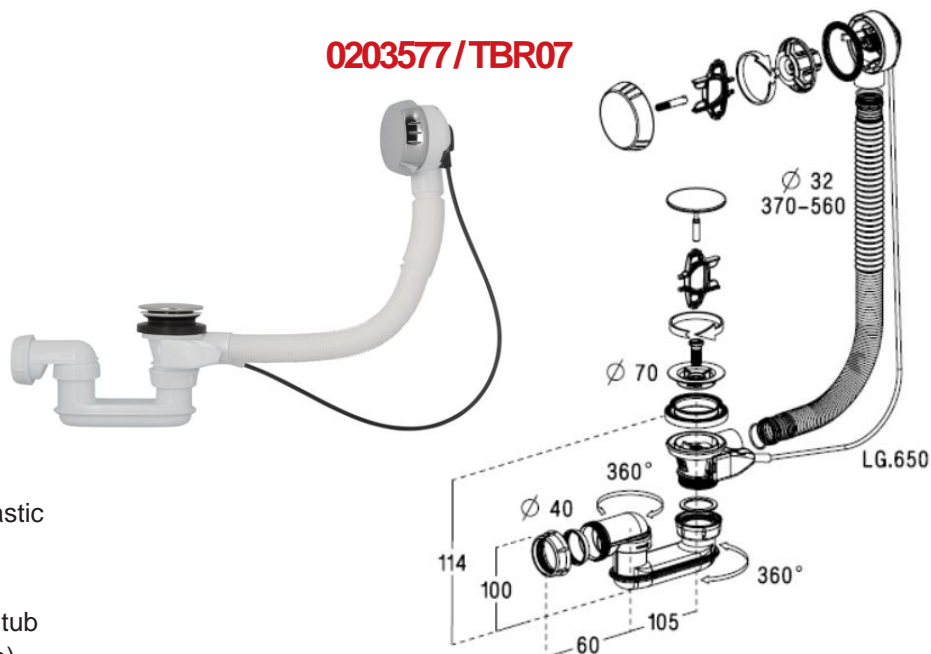

0203577 / TBR07 - 0203584 / TBR17

Pop-up bath drain

FUNCTION :
Bath drain with overflow

CODE NUMBER	OVERFLOW HOSE	CABLE LENGTH
0203577 / TBR07	Extendable assembled L= 370-560 mm	L= 650 mm
0203584 / TBR17	To be cut to size L= 915-1060 mm	L= 1080 mm

DESCRIPTION :

- Flat design handwheel
- Universal
- 5° directional outlet
- Double 360° swivelling trap
- Covering plug Ø70 mm

TECHNICAL FEATURES :

Materials :

- Waste and trap : Polypropylene
- Seal : elastomer
- Handwheel : chrome-plated ABS
- Plug : stainless steel
- Plate, screw and handwheel axis : plastic
- Plug axis : brass

Dimensions :

- Waste for a Ø 52 mm hole in the bathtub
- Overall height : 114 mm (waste & trap)
- Outlet : Ø40 mm
- Thickness for tightening :
  - Waste : 6 to 16 mm
  - Overflow : 2 to 10 mm
- Water seal : 50 mm

Waste flow rate according to NF EN 274 under 300 mm of water :

- 50 l/min

Overflow flow rate according to NF EN 274 under 60 mm of water :

- 36 l/min

NF CERTIFIED :

- NF 077 according to NF EN 274

MAINTENANCE :

- Use a non aggressive cleaner and a soft cloth

PACKAGING :

- Plastic bag

0203577 / TBR07