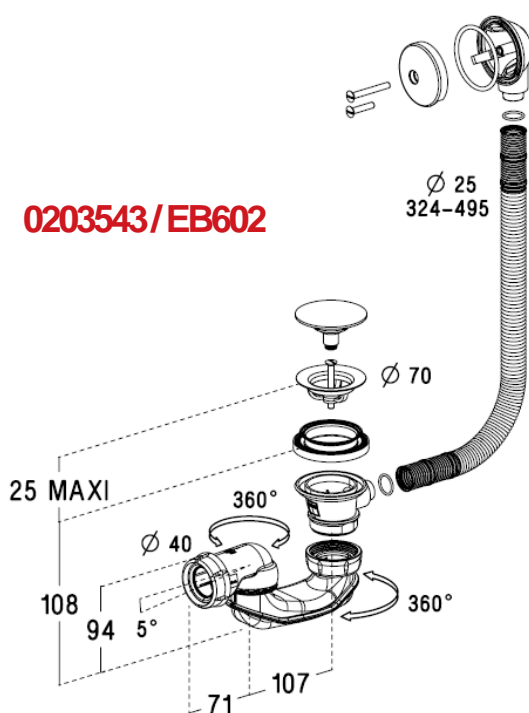

### FUNCTION :

Bathtub drain with foot pop-up plug

### TECHNICAL CHARACTERISTICS :

Description :

- Waste : foot control of the plug
- Orientable and swiveling trap outlet

Materials :

- Waste : Polypropylen
- Trap : co-injected (polypropylen + elastomer)

Dimension :

- Height : 108 mm
- Water seal : 50 mm
- Outlet : Ø40 mm (Ø50 and Ø40 with elbow connector)
- Waste tightening thickness : 1 - 25 mm
- Overflow tightening thickness : 2 - 10 mm

Performances :

- Waste flow rate : 46 l/min
- Overflow flow rate : 20 l/min

### MAINTENANCE :

- Clean with soapy water
- Do not use aggressive cleaning agents

REFERENCES	OVERFLOW HEAD	ELBOW CONNECTOR	PACKAGING
0203543 / EB602	CHROMED BRASS	NO	CARDBOARD BOX
0203566 / B620P	CHROMED ABS	YES	BAG