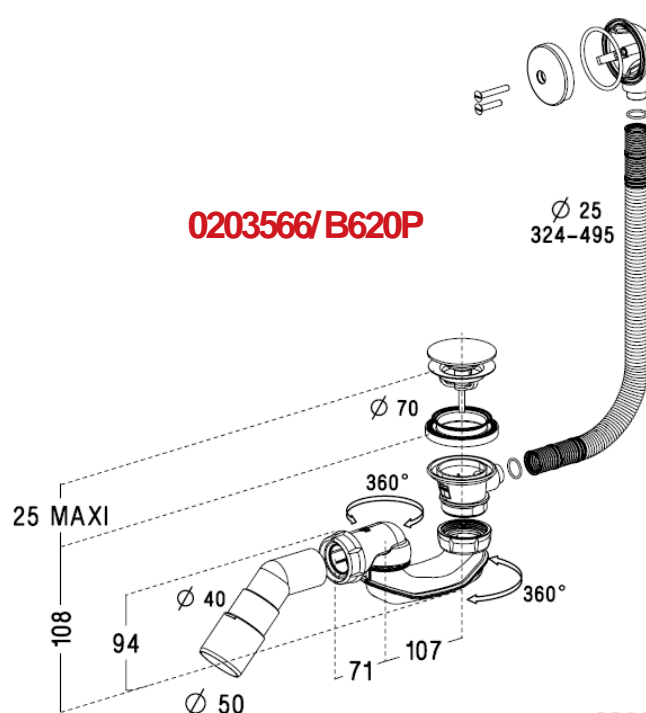

### FUNCTION :

Bathtub drain with foot pop-up plug

### TECHNICAL CHARACTERISTICS :

Description :

- Waste : foot control of the plug
- Orientable and swiveling trap outlet

Materials :

- Waste : Polypropylen
- Trap : co-injected (polypropylen + elastomer)

Dimension :

- Height : 108 mm
- Water seal : 50 mm
- Outlet : Ø40 mm (Ø50 and Ø40 with elbow connector)
- Waste tightening thickness : 1 - 25 mm
- Overflow tightening thickness : 2 - 10 mm

Performances :

- Waste flow rate : 46 l/min
- Overflow flow rate : 20 l/min

### MAINTENANCE :

- Clean with soapy water
- Do not use aggressive cleaning agents

REFERENCES	OVERFLOW HEAD	ELBOW CONNECTOR	PACKAGING
0203543 / EB602	CHROMED BRASS	NO	CARDBOARD BOX
0203566 / B620P	CHROMED ABS	YES	BAG