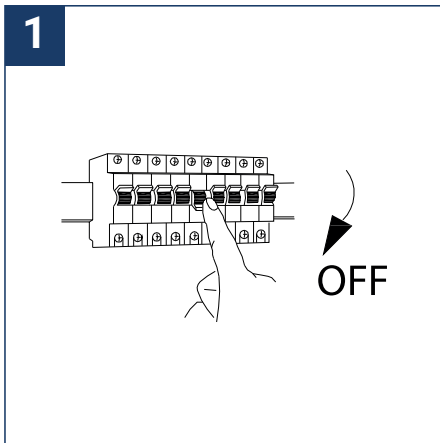

Ref : 77674

<https://www.miidex.com/283-connecteurs-etanches-et-boites-de-derivation>