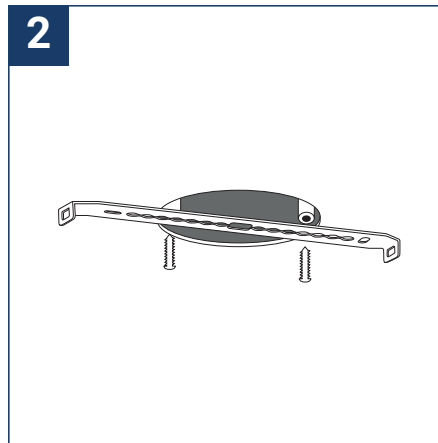

Ref : 77674

<https://www.miidex.com/283-connecteurs-etanches-et-boites-de-derivation>