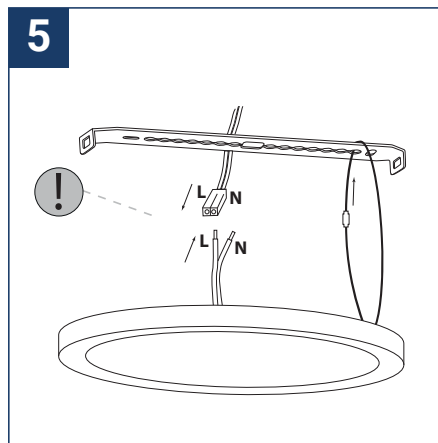

Ref : 77674

<https://www.miidex.com/283-connecteurs-etanches-et-boites-de-derivation>