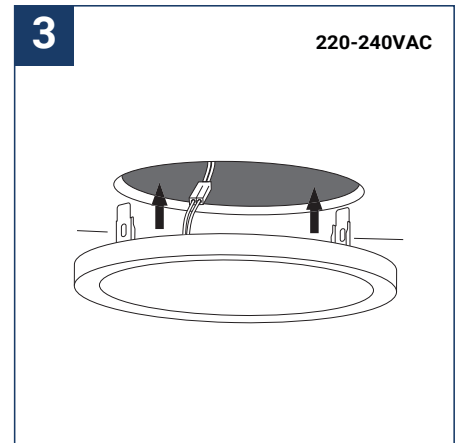

Ref : 77674

<https://www.miidex.com/283-connecteurs-etanches-et-boites-de-derivation>