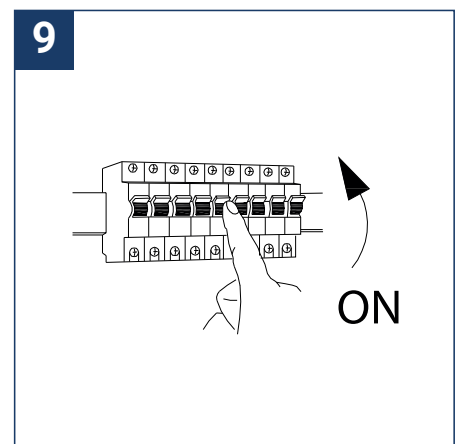

Ref : 77674

<https://www.miidex.com/283-connecteurs-etanches-et-boites-de-derivation>