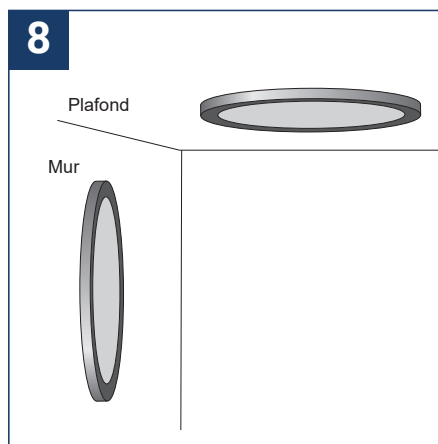

Ref : 77674

<https://www.miidex.com/283-connecteurs-etanches-et-boites-de-derivation>