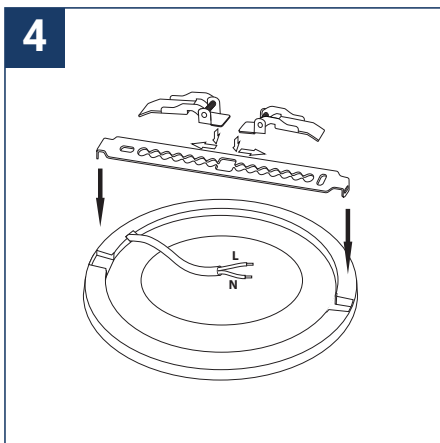

Ref : 77674

<https://www.miidex.com/283-connecteurs-etanches-et-boites-de-derivation>