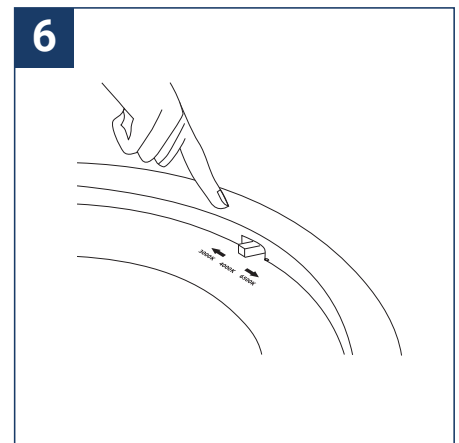

Ref : 77674

<https://www.miidex.com/283-connecteurs-etanches-et-boites-de-derivation>