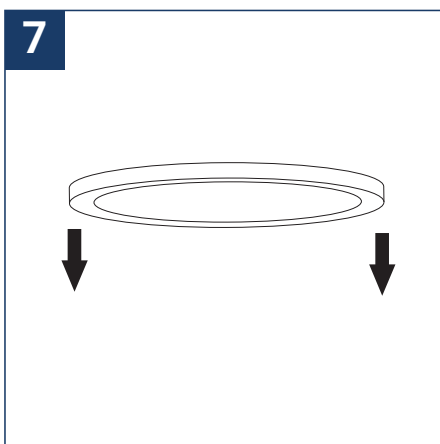

Ref : 77674

<https://www.miidex.com/283-connecteurs-etanches-et-boites-de-derivation>