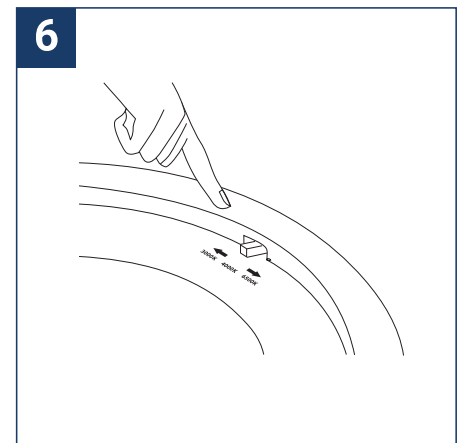

Ref : 77554-77565-77674

<https://www.miidex.com/283-connecteurs-etanches-et-boites-de-derivation>