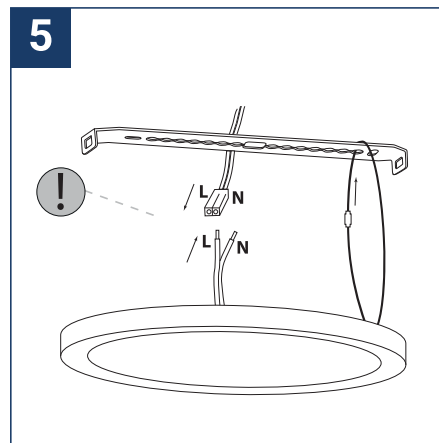

Ref : 77554-77565-77674

<https://www.miidex.com/283-connecteurs-etanches-et-boites-de-derivation>