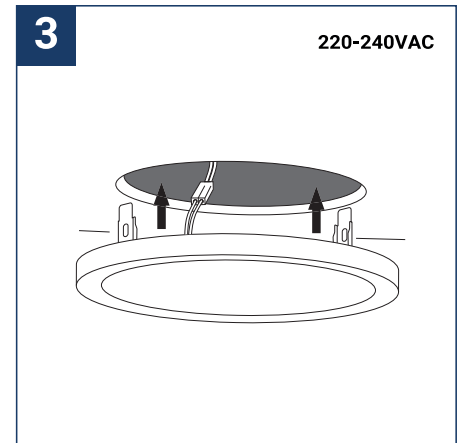

Ref : 77554-77565-77674

<https://www.miidex.com/283-connecteurs-etanches-et-boites-de-derivation>