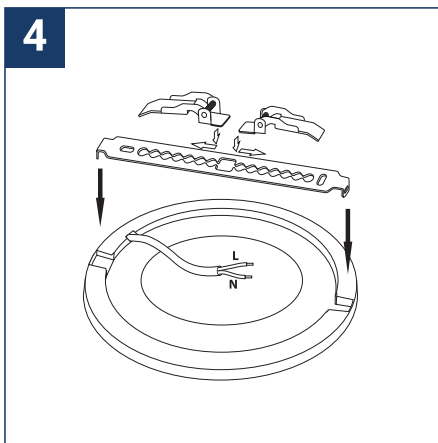

Ref : 77554-77565-77674

<https://www.miidex.com/283-connecteurs-etanches-et-boites-de-derivation>