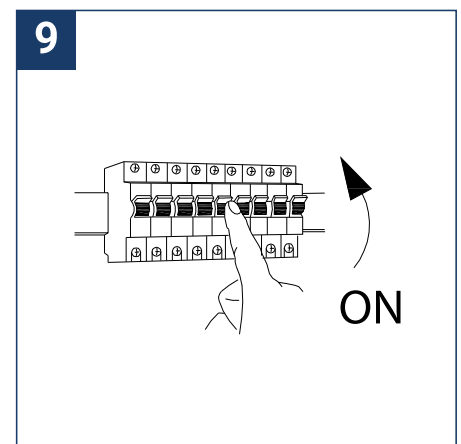

Ref : 77554-77565-77674

<https://www.miidex.com/283-connecteurs-etanches-et-boites-de-derivation>