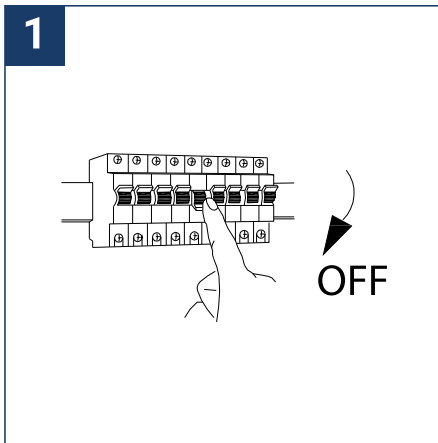

Ref : 77554-77565-77674

<https://www.miidex.com/283-connecteurs-etanches-et-boites-de-derivation>