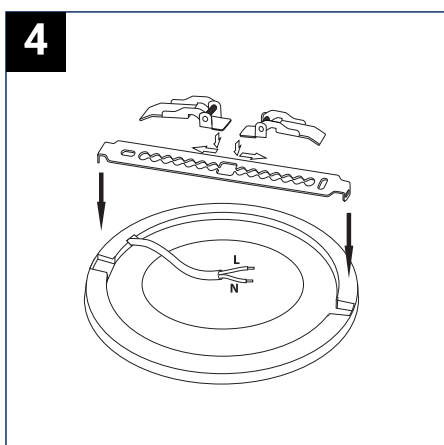

Ref : 77554-77565-77674

<https://www.miidex.com/283-connecteurs-etanches-et-boites-de-derivation>