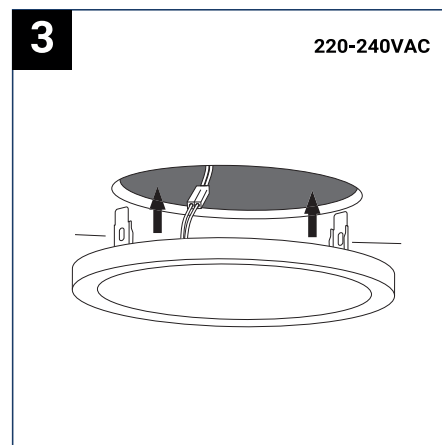

Ref : 77554-77565-77674

<https://www.miidex.com/283-connecteurs-etanches-et-boites-de-derivation>