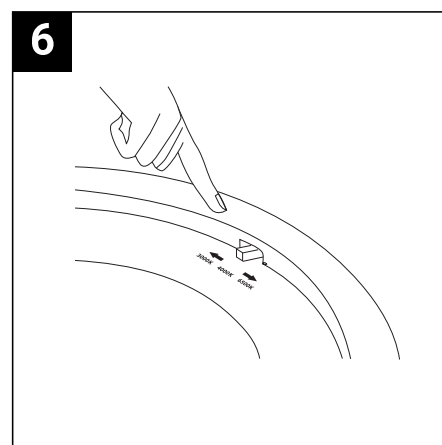

Ref : 77554-77565-77674

<https://www.miidex.com/283-connecteurs-etanches-et-boites-de-derivation>