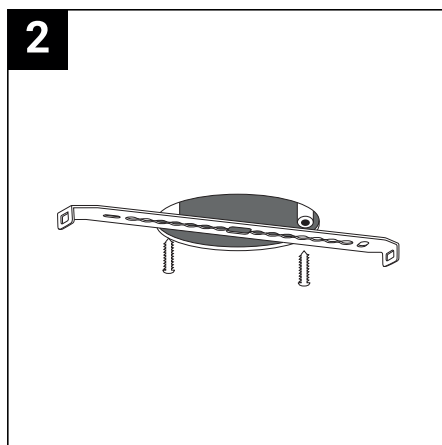

Ref : 77554-77565-77674

<https://www.miidex.com/283-connecteurs-etanches-et-boites-de-derivation>