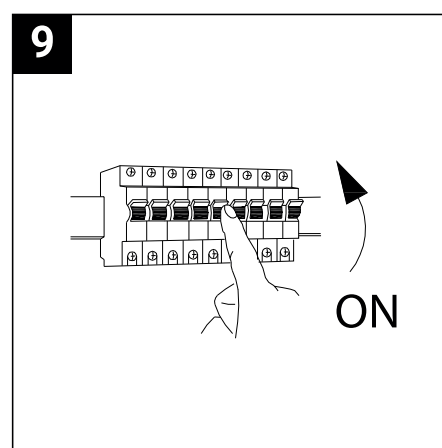

Ref : 77554-77565-77674

<https://www.miidex.com/283-connecteurs-etanches-et-boites-de-derivation>