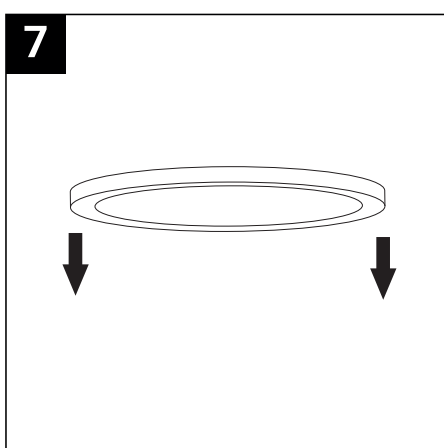

Ref : 77554-77565-77674

<https://www.miidex.com/283-connecteurs-etanches-et-boites-de-derivation>