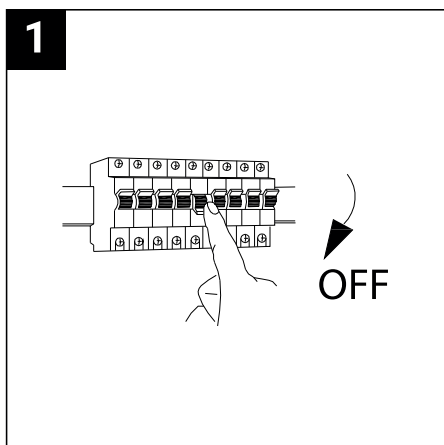

Ref : 77554-77565-77674

<https://www.miidex.com/283-connecteurs-etanches-et-boites-de-derivation>