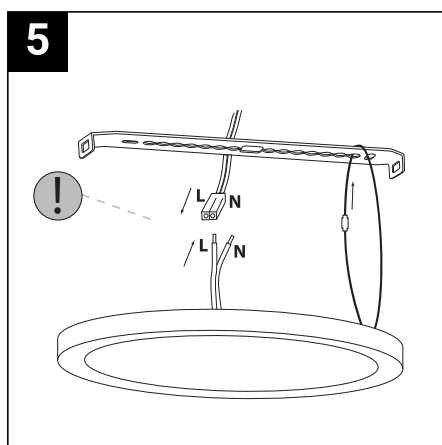

Ref : 77554-77565-77674

<https://www.miidex.com/283-connecteurs-etanches-et-boites-de-derivation>