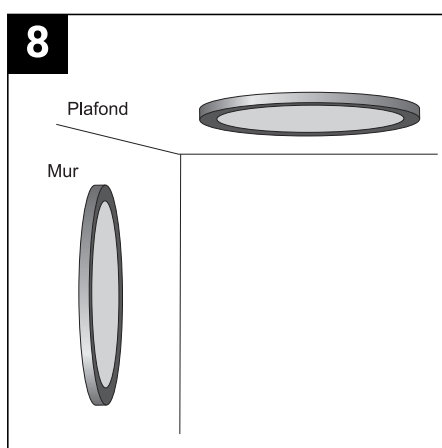

Ref : 77554-77565-77674

<https://www.miidex.com/283-connecteurs-etanches-et-boites-de-derivation>