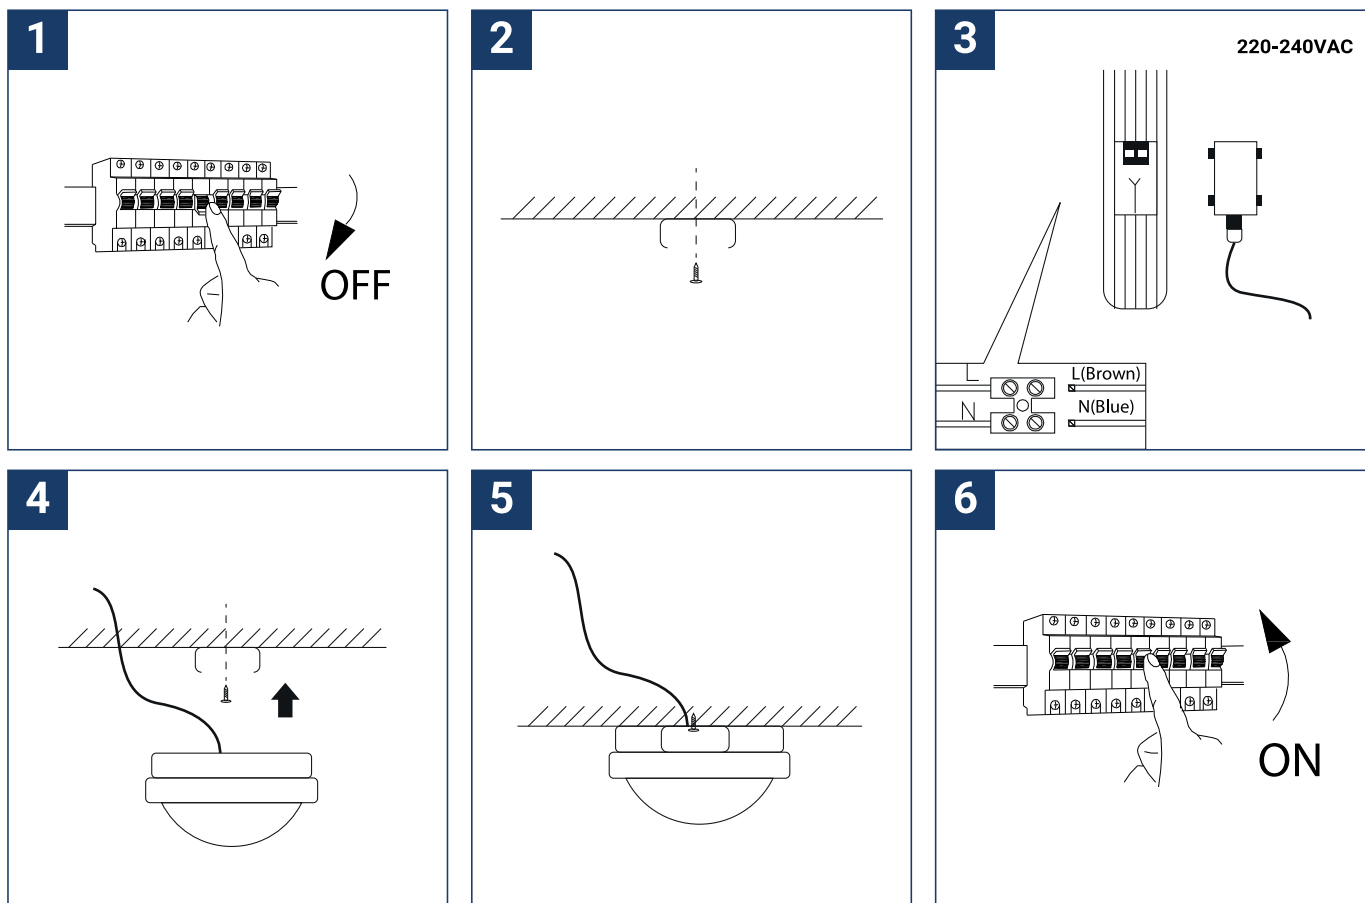

Ref : 75875

20W	45 Units maximum
36W	25 Units maximum
48W	18 Units maximum