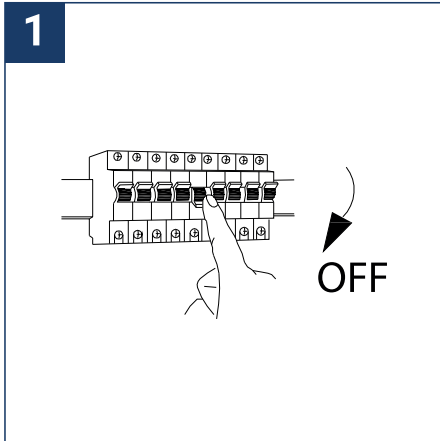

Ref : 100486-100487-100488-100489-100623-100624