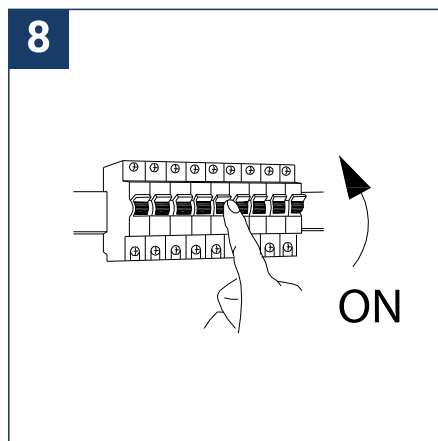

Ref : 100486-100487-100488-100489-100623-100624