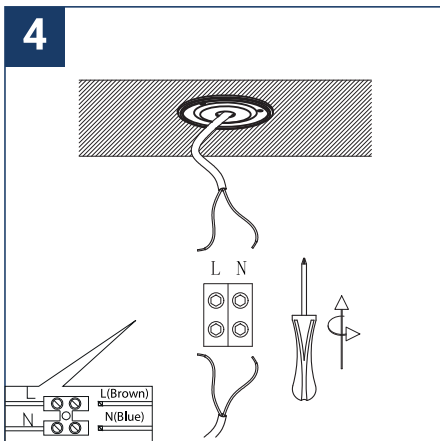

Ref : 100486-100487-100488-100489-100623-100624