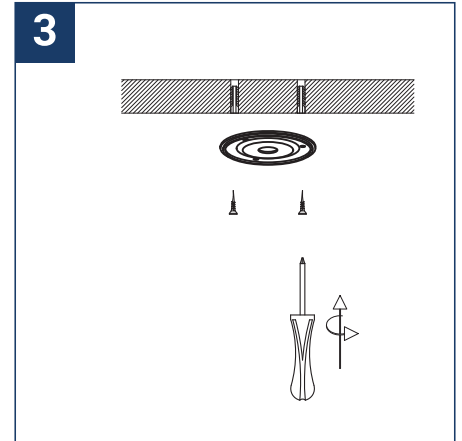

Ref : 100486-100487-100488-100489-100623-100624