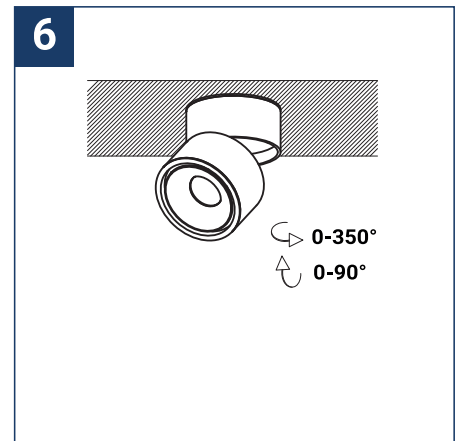

Ref : 100486-100487-100488-100489-100623-100624