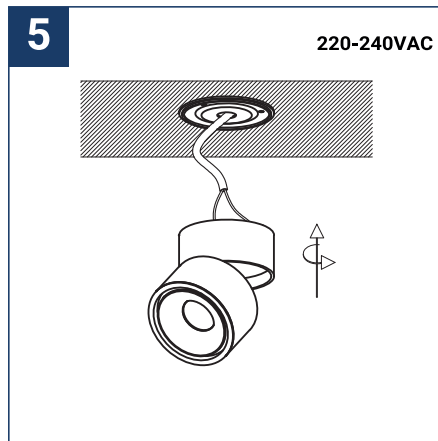

Ref : 100486-100487-100488-100489-100623-100624