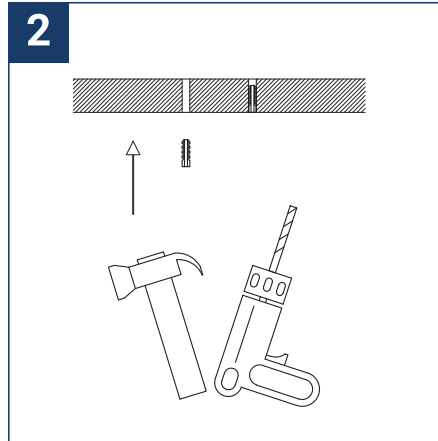

Ref : 100486-100487-100488-100489-100623-100624