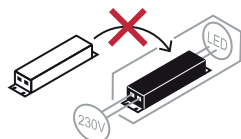

SAFETY NOTE

- Read the instructions carefully before use
- Keep these instructions while you use the device.
- Installation and maintenance are reserved for qualified people who can work on products that must be manually connected to 230V current
- Before any assembly action, cut off the power supply
- The flexible exterior cable of this luminaire cannot be replaced; if the cable is damaged, the luminaire must be destroyed.
- Caution, risk of electric shock when opening the product. ⚠
- This luminaire has a built-in power supply, just connect the luminaire to a VAC electrical supply to make it work.
- For the luminaire with an integrated power supply, the design is subject to ventilation problems linked to the cooling of an integrated power supply. This type of luminaire can be larger and heavier than a luminaire with a remote power supply
- Do not use this product with a variation control, this product is not dimmable.
- Do not put a coating such as paint on the fixture.
- The terminal block is not included; installation may require the advice of a qualified person
- If an anomaly occurs, cut off the power immediately and contact the dealer
- Luminaire designed for direct installation on normally flammable surfaces
- Do not look at the luminaire in normal use for more than 10 seconds as this can be dangerous for the eyes.
- The luminaire should be positioned in such a way that prolonged viewing towards the luminaire at a distance of less than 0.20 m is not possible.
- This product meets all the essential requirements of each of the directives applicable to it.
- At the end of its life, this product must be collected separately and must not be mixed with other household waste for the respect of human health and safety and for the conservation of natural resources.