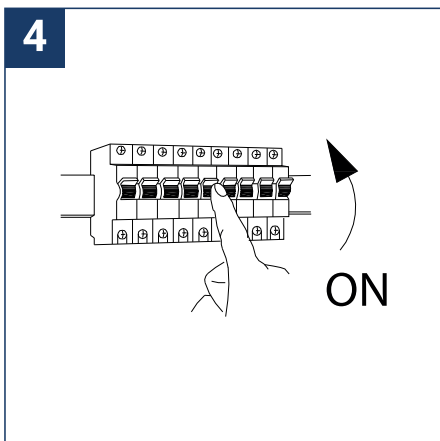

SAFETY NOTE

- Read the instructions carefully before use
- Keep these instructions while you use the device.
- Installation and maintenance are reserved for qualified people who can work on products that must be manually connected to 230V current
- Before any assembly action, cut off the power supply
- Connect the earth cable first
- The flexible exterior cable of this luminaire cannot be replaced; if the cable is damaged, the luminaire must be destroyed.
- Caution, risk of electric shock when opening the product. ⚠
- This luminaire has a built-in power supply, just connect the luminaire to a 220-240VAC electrical supply to make it work.
- The integrated aspect of the power supply has an impact on the design of the luminaire and its installation and use.
- For the luminaire with an integrated power supply, the design is subject to ventilation problems linked to the cooling of an integrated power supply.
- This type of luminaire can be larger and heavier than a luminaire with a remote power supply
- The terminal block is not included; installation may require the advice of a qualified person
- Luminaire designed for direct installation on normally flammable surfaces
- Do not look at the luminaire in normal use for more than 10 seconds as this can be dangerous for the eyes.
- The luminaire should be positioned in such a way that the extended look of the luminaire at a distance of less than 0.50 m is not expected
- This product meets all the essential requirements of each of the directives applicable to it.
- At the end of its life, this product must be collected separately and must not be mixed with other household waste for the respect of human health and safety and for the conservation of natural resources.
- This product is intended for use in applications outside of buildings, industrial applications or other applications where lighting standards allow a CRI < 80

Ce produit contient une source lumineuse de classe d'efficacité énergétique

Ref : 100108-100109-100110