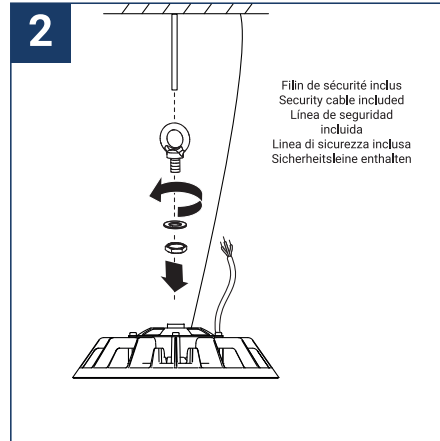

SAFETY NOTE

- Read the instructions carefully before use
- Keep these instructions while you use the device.
- Installation and maintenance are reserved for qualified people who can work on products that must be manually connected to 230V current
- Before any assembly action, cut off the power supply
- Connect the earth cable first
- The flexible exterior cable of this luminaire cannot be replaced; if the cable is damaged, the luminaire must be destroyed.
- Caution, risk of electric shock when opening the product. ⚠
- This luminaire has a built-in power supply, just connect the luminaire to a 220-240VAC electrical supply to make it work.
- The integrated aspect of the power supply has an impact on the design of the luminaire and its installation and use.
- For the luminaire with an integrated power supply, the design is subject to ventilation problems linked to the cooling of an integrated power supply.
- This type of luminaire can be larger and heavier than a luminaire with a remote power supply
- The terminal block is not included; installation may require the advice of a qualified person
- Luminaire designed for direct installation on normally flammable surfaces
- Do not look at the luminaire in normal use for more than 10 seconds as this can be dangerous for the eyes.
- The luminaire should be positioned in such a way that the extended look of the luminaire at a distance of less than 0.50 m is not expected
- This product meets all the essential requirements of each of the directives applicable to it.
- At the end of its life, this product must be collected separately and must not be mixed with other household waste for the respect of human health and safety and for the conservation of natural resources.
- This product is intended for use in applications outside of buildings, industrial applications or other applications where lighting standards allow a CRI < 80

Ce produit contient une source lumineuse de classe d'efficacité énergétique

Ref : 100108-100109-100110