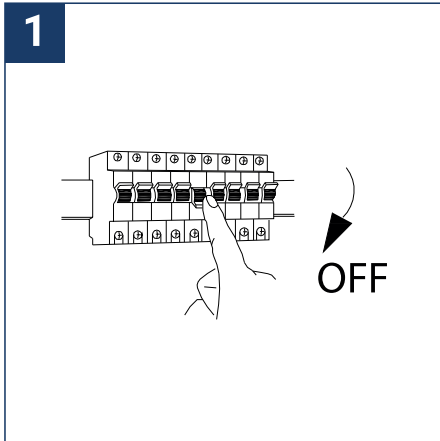

SAFETY NOTE

- Read the instructions carefully before use
- Keep these instructions while you use the device.
- Installation and maintenance are reserved for qualified people who can work on products that must be manually connected to 230V current
- Before any assembly action, cut off the power supply
- Connect the earth cable first
- The flexible exterior cable of this luminaire cannot be replaced; if the cable is damaged, the luminaire must be destroyed.
- Caution, risk of electric shock when opening the product. ⚠
- This luminaire has a built-in power supply, just connect the luminaire to a 220-240VAC electrical supply to make it work.
- The integrated aspect of the power supply has an impact on the design of the luminaire and its installation and use.
- For the luminaire with an integrated power supply, the design is subject to ventilation problems linked to the cooling of an integrated power supply.
- This type of luminaire can be larger and heavier than a luminaire with a remote power supply
- The terminal block is not included; installation may require the advice of a qualified person
- Luminaire designed for direct installation on normally flammable surfaces
- Do not look at the luminaire in normal use for more than 10 seconds as this can be dangerous for the eyes.
- The luminaire should be positioned in such a way that the extended look of the luminaire at a distance of less than 0.50 m is not expected
- This product meets all the essential requirements of each of the directives applicable to it.
- At the end of its life, this product must be collected separately and must not be mixed with other household waste for the respect of human health and safety and for the conservation of natural resources.
- This product is intended for use in applications outside of buildings, industrial applications or other applications where lighting standards allow a CRI < 80

Ce produit contient une source lumineuse de classe d'efficacité énergétique

Ref : 100108-100109-100110