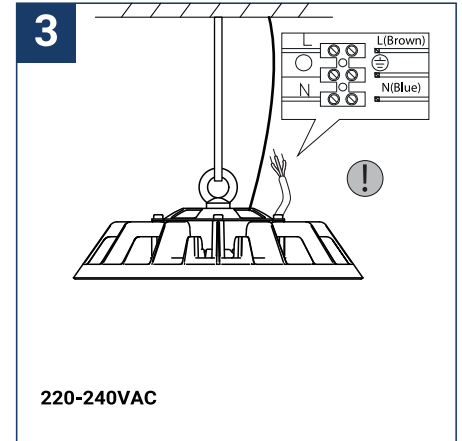

SAFETY NOTE

- Read the instructions carefully before use
- Keep these instructions while you use the device.
- Installation and maintenance are reserved for qualified people who can work on products that must be manually connected to 230V current
- Before any assembly action, cut off the power supply
- Connect the earth cable first
- The flexible exterior cable of this luminaire cannot be replaced; if the cable is damaged, the luminaire must be destroyed.
- Caution, risk of electric shock when opening the product. ⚠
- This luminaire has a built-in power supply, just connect the luminaire to a 220-240VAC electrical supply to make it work.
- The integrated aspect of the power supply has an impact on the design of the luminaire and its installation and use.
- For the luminaire with an integrated power supply, the design is subject to ventilation problems linked to the cooling of an integrated power supply.
- This type of luminaire can be larger and heavier than a luminaire with a remote power supply
- The terminal block is not included; installation may require the advice of a qualified person
- Luminaire designed for direct installation on normally flammable surfaces
- Do not look at the luminaire in normal use for more than 10 seconds as this can be dangerous for the eyes.
- The luminaire should be positioned in such a way that the extended look of the luminaire at a distance of less than 0.50 m is not expected
- This product meets all the essential requirements of each of the directives applicable to it.
- At the end of its life, this product must be collected separately and must not be mixed with other household waste for the respect of human health and safety and for the conservation of natural resources.
- This product is intended for use in applications outside of buildings, industrial applications or other applications where lighting standards allow a CRI < 80

Ce produit contient une source lumineuse de classe d'efficacité énergétique

Ref : 100108-100109-100110