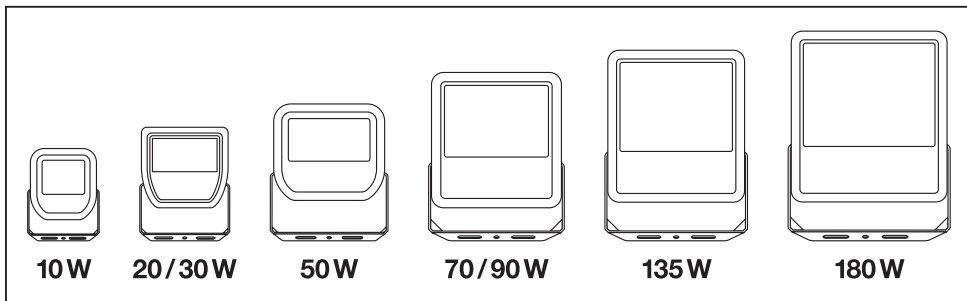

EAN	IP	IK	∠	R_a	∅ (°C)	PF	⚡
FLOOD LED 10W/3000K BK 100DEG IP65	4058075097360	65	07	100°	≥ 80	-20...+50	> 0.9	0.4 kg
FLOOD LED 10W/3000K WT 100DEG IP65	4058075097384	65	07	100°	≥ 80	-20...+50	> 0.9	0.4 kg
FLOOD LED 10W/4000K BK 100DEG IP65	4058075097407	65	07	100°	≥ 80	-20...+50	> 0.9	0.4 kg
FLOOD LED 10W/4000K WT 100DEG IP65	4058075097421	65	07	100°	≥ 80	-20...+50	> 0.9	0.4 kg
FLOOD LED 20W/3000K BK 100DEG IP65	4058075097445	65	07	100°	≥ 80	-20...+50	> 0.9	0.6 kg
FLOOD LED 20W/3000K WT 100DEG IP65	4058075097469	65	07	100°	≥ 80	-20...+50	> 0.9	0.6 kg
FLOOD LED 20W/4000K BK 100DEG IP65	4058075097483	65	07	100°	≥ 80	-20...+50	> 0.9	0.6 kg
FLOOD LED 20W/4000K WT 100DEG IP65	4058075097506	65	07	100°	≥ 80	-20...+50	> 0.9	0.6 kg
FLOOD LED 20W/6500K BK 100DEG IP65	4058075097520	65	07	100°	≥ 80	-20...+50	> 0.9	0.6 kg
FLOOD LED 20W/6500K WT 100DEG IP65	4058075097544	65	07	100°	≥ 80	-20...+50	> 0.9	0.6 kg
FLOOD LED 30W/3000K BK 100DEG IP65	4058075251366	65	07	100°	≥ 80	-20...+50	> 0.9	0.6 kg
FLOOD LED 30W/3000K WT 100DEG IP65	4058075251427	65	07	100°	≥ 80	-20...+50	> 0.9	0.6 kg
FLOOD LED 30W/4000K BK 100DEG IP65	4058075251380	65	07	100°	≥ 80	-20...+50	> 0.9	0.6 kg
FLOOD LED 30W/4000K WT 100DEG IP65	4058075251441	65	07	100°	≥ 80	-20...+50	> 0.9	0.6 kg
FLOOD LED 30W/6500K BK 100DEG IP65	4058075251403	65	07	100°	≥ 80	-20...+50	> 0.9	0.6 kg
FLOOD LED 30W/6500K WT 100DEG IP65	4058075251465	65	07	100°	≥ 80	-20...+50	> 0.9	0.6 kg
FLOOD LED 50W/3000K BK 100DEG IP65	4058075097568	65	07	100°	≥ 80	-20...+50	> 0.9	0.9 kg
FLOOD LED 50W/3000K WT 100DEG IP65	4058075097582	65	07	100°	≥ 80	-20...+50	> 0.9	0.9 kg
FLOOD LED 50W/4000K BK 100DEG IP65	4058075097605	65	07	100°	≥ 80	-20...+50	> 0.9	0.9 kg
FLOOD LED 50W/4000K WT 100DEG IP65	4058075097629	65	07	100°	≥ 80	-20...+50	> 0.9	0.9 kg
FLOOD LED 50W/6500K BK 100DEG IP65	4058075097643	65	07	100°	≥ 80	-20...+50	> 0.9	0.9 kg
FLOOD LED 50W/6500K WT 100DEG IP65	4058075097667	65	07	100°	≥ 80	-20...+50	> 0.9	0.9 kg
FLOOD LED 70W/3000K BK 100DEG IP65	4058075352131	65	08	100°	≥ 80	-20...+50	> 0.9	2.8 kg
FLOOD LED 70W/4000K BK 100DEG IP65	4058075251342	65	08	100°	≥ 80	-20...+50	> 0.9	2.8 kg
FLOOD LED 70W/6500K BK 100DEG IP65	4058075251359	65	08	100°	≥ 80	-20...+50	> 0.9	2.8 kg
FLOOD LED 90W/3000K BK 100DEG IP65	4058075352148	65	08	100°	≥ 80	-20...+50	> 0.9	2.8 kg
FLOOD LED 90W/4000K BK 100DEG IP65	4058075097681	65	08	100°	≥ 80	-20...+50	> 0.9	2.8 kg
FLOOD LED 90W/6500K BK 100DEG IP65	4058075097698	65	08	100°	≥ 80	-20...+50	> 0.9	2.8 kg
FLOOD LED 135W/3000K BK 100DEG IP65	4058075352155	65	08	100°	≥ 80	-20...+50	> 0.9	4.0 kg
FLOOD LED 135W/4000K BK 100DEG IP65	4058075097704	65	08	100°	≥ 80	-20...+50	> 0.9	4.0 kg
FLOOD LED 135W/6500K BK 100DEG IP65	4058075097711	65	08	100°	≥ 80	-20...+50	> 0.9	4.0 kg
FLOOD LED 180W/3000K BK 100DEG IP65	4058075352162	65	08	100°	≥ 80	-20...+50	> 0.9	4.9 kg
FLOOD LED 180W/4000K BK 100DEG IP65	4058075097728	65	08	100°	≥ 80	-20...+50	> 0.9	4.9 kg
FLOOD LED 180W/6500K BK 100DEG IP65	4058075097735	65	08	100°	≥ 80	-20...+50	> 0.9	4.9 kg

	∅	N
10W	0.014m²	<5m
20W	0.018m²	<5m
30W	0.021m²	<5m
50W	0.028m²	<5m
70W	0.060m²	<12m
90W	0.060m²	<12m
135W	0.081m²	<12m
180W	0.105m²	<12m

2

#22269
black
score dimension 148 x 210 mm

FLOODLIGHT 100DEG

1

2

	d
FLOODLIGHT 100DEG 10W	40mm
FLOODLIGHT 100DEG 20W	60mm
FLOODLIGHT 100DEG 30W	60mm
FLOODLIGHT 100DEG 50W	80mm
FLOODLIGHT 100DEG 70W	110mm
FLOODLIGHT 100DEG 90W	110mm
FLOODLIGHT 100DEG 135W	120mm
FLOODLIGHT 100DEG 180W	120mm

3a

10W
20W
30W
50W

3b

70W
90W
135W
180W

4a

10W
20W
30W
50W

4b

70W
90W
135W
180W

5a

10W
20W
30W
50W

5b

70W
90W
135W
180W

6

7

8

3

#22269
black
score dimension 148 x 210 mm