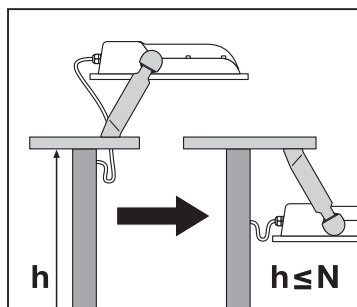

EAN	IP	IK	∠	R_a	∅ (°C)	PF	⚡
FLOOD LED 10W/3000K BK 100DEG IP65	4058075097360	65	07	100°	≥ 80	-20...+50	> 0.9	0.4 kg
FLOOD LED 10W/3000K WT 100DEG IP65	4058075097384	65	07	100°	≥ 80	-20...+50	> 0.9	0.4 kg
FLOOD LED 10W/4000K BK 100DEG IP65	4058075097407	65	07	100°	≥ 80	-20...+50	> 0.9	0.4 kg
FLOOD LED 10W/4000K WT 100DEG IP65	4058075097421	65	07	100°	≥ 80	-20...+50	> 0.9	0.4 kg
FLOOD LED 20W/3000K BK 100DEG IP65	4058075097445	65	07	100°	≥ 80	-20...+50	> 0.9	0.6 kg
FLOOD LED 20W/3000K WT 100DEG IP65	4058075097469	65	07	100°	≥ 80	-20...+50	> 0.9	0.6 kg
FLOOD LED 20W/4000K BK 100DEG IP65	4058075097483	65	07	100°	≥ 80	-20...+50	> 0.9	0.6 kg
FLOOD LED 20W/4000K WT 100DEG IP65	4058075097506	65	07	100°	≥ 80	-20...+50	> 0.9	0.6 kg
FLOOD LED 20W/6500K BK 100DEG IP65	4058075097520	65	07	100°	≥ 80	-20...+50	> 0.9	0.6 kg
FLOOD LED 20W/6500K WT 100DEG IP65	4058075097544	65	07	100°	≥ 80	-20...+50	> 0.9	0.6 kg
FLOOD LED 30W/3000K BK 100DEG IP65	4058075251366	65	07	100°	≥ 80	-20...+50	> 0.9	0.6 kg
FLOOD LED 30W/3000K WT 100DEG IP65	4058075251427	65	07	100°	≥ 80	-20...+50	> 0.9	0.6 kg
FLOOD LED 30W/4000K BK 100DEG IP65	4058075251380	65	07	100°	≥ 80	-20...+50	> 0.9	0.6 kg
FLOOD LED 30W/4000K WT 100DEG IP65	4058075251441	65	07	100°	≥ 80	-20...+50	> 0.9	0.6 kg
FLOOD LED 30W/6500K BK 100DEG IP65	4058075251403	65	07	100°	≥ 80	-20...+50	> 0.9	0.6 kg
FLOOD LED 30W/6500K WT 100DEG IP65	4058075251465	65	07	100°	≥ 80	-20...+50	> 0.9	0.6 kg
FLOOD LED 50W/3000K BK 100DEG IP65	4058075097568	65	07	100°	≥ 80	-20...+50	> 0.9	0.9 kg
FLOOD LED 50W/3000K WT 100DEG IP65	4058075097582	65	07	100°	≥ 80	-20...+50	> 0.9	0.9 kg
FLOOD LED 50W/4000K BK 100DEG IP65	4058075097605	65	07	100°	≥ 80	-20...+50	> 0.9	0.9 kg
FLOOD LED 50W/4000K WT 100DEG IP65	4058075097629	65	07	100°	≥ 80	-20...+50	> 0.9	0.9 kg
FLOOD LED 50W/6500K BK 100DEG IP65	4058075097643	65	07	100°	≥ 80	-20...+50	> 0.9	0.9 kg
FLOOD LED 50W/6500K WT 100DEG IP65	4058075097667	65	07	100°	≥ 80	-20...+50	> 0.9	0.9 kg
FLOOD LED 70W/3000K BK 100DEG IP65	4058075352131	65	08	100°	≥ 80	-20...+50	> 0.9	2.8 kg
FLOOD LED 70W/4000K BK 100DEG IP65	4058075251342	65	08	100°	≥ 80	-20...+50	> 0.9	2.8 kg
FLOOD LED 70W/6500K BK 100DEG IP65	4058075251359	65	08	100°	≥ 80	-20...+50	> 0.9	2.8 kg
FLOOD LED 90W/3000K BK 100DEG IP65	4058075352148	65	08	100°	≥ 80	-20...+50	> 0.9	2.8 kg
FLOOD LED 90W/4000K BK 100DEG IP65	4058075097681	65	08	100°	≥ 80	-20...+50	> 0.9	2.8 kg
FLOOD LED 90W/6500K BK 100DEG IP65	4058075097698	65	08	100°	≥ 80	-20...+50	> 0.9	2.8 kg
FLOOD LED 135W/3000K BK 100DEG IP65	4058075352155	65	08	100°	≥ 80	-20...+50	> 0.9	4.0 kg
FLOOD LED 135W/4000K BK 100DEG IP65	4058075097704	65	08	100°	≥ 80	-20...+50	> 0.9	4.0 kg
FLOOD LED 135W/6500K BK 100DEG IP65	4058075097711	65	08	100°	≥ 80	-20...+50	> 0.9	4.0 kg
FLOOD LED 180W/3000K BK 100DEG IP65	4058075352162	65	08	100°	≥ 80	-20...+50	> 0.9	4.9 kg
FLOOD LED 180W/4000K BK 100DEG IP65	4058075097728	65	08	100°	≥ 80	-20...+50	> 0.9	4.9 kg
FLOOD LED 180W/6500K BK 100DEG IP65	4058075097735	65	08	100°	≥ 80	-20...+50	> 0.9	4.9 kg

	∅	N
10W	0.014m²	<5m
20W	0.018m²	<5m
30W	0.021m²	<5m
50W	0.028m²	<5m
70W	0.060m²	<12m
90W	0.060m²	<12m
135W	0.081m²	<12m
180W	0.105m²	<12m

2

#22269
black
score dimension 148 x 210 mm

FLOODLIGHT 100DEG

1

2

	d
FLOODLIGHT 100DEG 10W	40mm
FLOODLIGHT 100DEG 20W	60mm
FLOODLIGHT 100DEG 30W	60mm
FLOODLIGHT 100DEG 50W	80mm
FLOODLIGHT 100DEG 70W	110mm
FLOODLIGHT 100DEG 90W	110mm
FLOODLIGHT 100DEG 135W	120mm
FLOODLIGHT 100DEG 180W	120mm

3a

10W
20W
30W
50W

3b

70W
90W
135W
180W

4a

10W
20W
30W
50W

4b

70W
90W
135W
180W

5a

10W
20W
30W
50W

5b

70W
90W
135W
180W

6

7

8

3

#22269
black
score dimension 148 x 210 mm