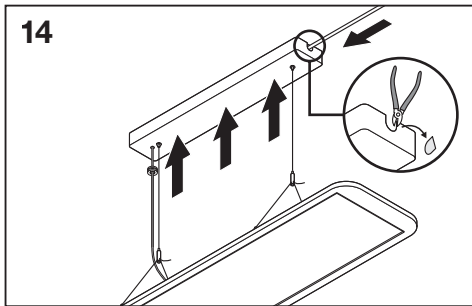

C10A	B16A	C16A	DALI	I_{OUT} [mA]	RLEDset [Ω]
23	23	38	LCA 45W 500-1400mA one4all SC PRE	1200 @ 5V	4.3 k (Tridonic I-Select 2 PLUG 1200MA BL 28001128)