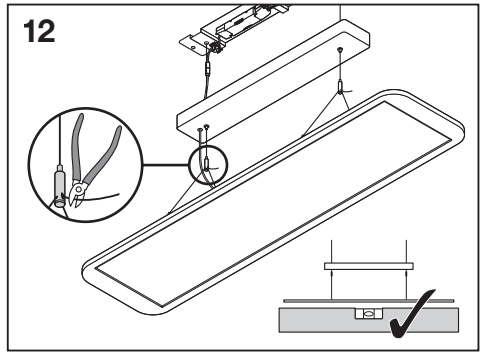

C10A	B16A	C16A	DALI	I_{OUT} [mA]	RLEDset [Ω]
23	23	38	LCA 45W 500-1400mA one4all SC PRE	1200 @ 5V	4.3 k (Tridonic I-Select 2 PLUG 1200MA BL 28001128)