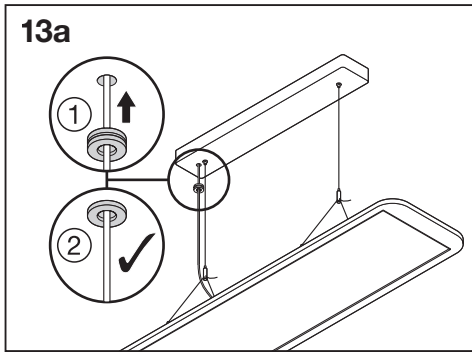

C10A	B16A	C16A	DALI	I_{OUT} [mA]	RLEDset [Ω]
23	23	38	LCA 45W 500-1400mA one4all SC PRE	1200 @ 5V	4.3 k (Tridonic I-Select 2 PLUG 1200MA BL 28001128)