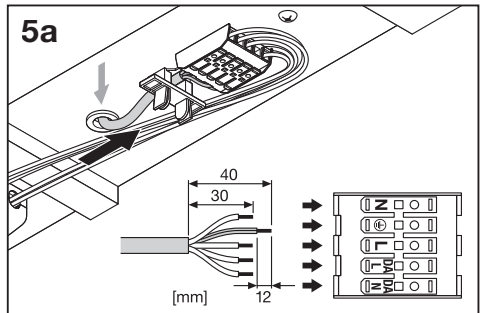

PANEL DIRECT/INDIRECT DALI 1200 UGR < 19

	EAN	l x w x h [mm]	W	W (230V DC)	lm	lm (230V DC)	lm/W	K
PANEL D/I DALI 1200 36W/3000K UGR19	4058075144644	1200x300x16	36	7.2	3800	720	105	3000
PANEL D/I DALI 1200 36W/4000K UGR19	4058075144668	1200x300x16	36	7.2	4000	720	110	4000

	EAN	IP	IK	Temp (°C)	V _{AC}	Hz	∇	PF	R _a	👤
PANEL D/I DALI 1200 36W/3000K UGR19	4058075144644	20	03	-20...+45	220-240V	0/50/60 Hz	90°/110°	> 0.9	≥ 80	3.5 kg
PANEL D/I DALI 1200 36W/4000K UGR19	4058075144668	20	03	-20...+45	220-240V	0/50/60 Hz	90°/110°	> 0.9	≥ 80	3.5 kg