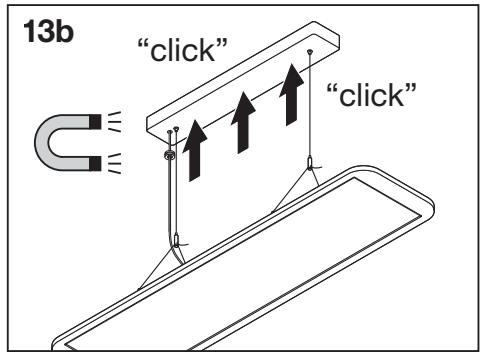

C10A	B16A	C16A	DALI	I_{OUT} [mA]	RLEDset [Ω]
23	23	38	LCA 45W 500-1400mA one4all SC PRE	1200 @ 5V	4.3 k (Tridonic I-Select 2 PLUG 1200MA BL 28001128)