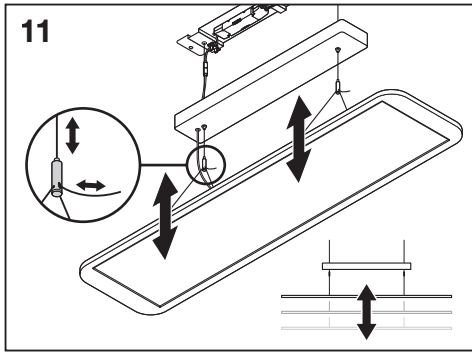

C10A	B16A	C16A	DALI	I_{OUT} [mA]	RLEDset [Ω]
23	23	38	LCA 45W 500-1400mA one4all SC PRE	1200 @ 5V	4.3 k (Tridonic I-Select 2 PLUG 1200MA BL 28001128)