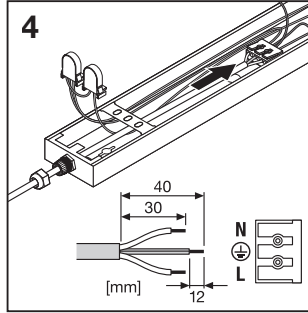

## LINEAR HOUSING

---

	EAN	l x w x h [mm]	220-240V / 50/60Hz	IP	⊖ (°C)	👤
<b>LN HOUSING 1200 1xTUBE</b>	4058075144408	1234 x 50 x 66	1 x T8 LED-Tube 1.2 m (≤1 x 16W)	20	-20...+50	0.7 kg
<b>LN HOUSING 1200 2xTUBE</b>	4058075144422	1234 x 83 x 66	2 x T8 LED-Tube 1.2 m (≤2 x 16W)	20	-20...+50	0.9 kg
<b>LN HOUSING 1500 1xTUBE</b>	4058075144446	1532 x 50 x 66	1 x T8 LED-Tube 1.5 m (≤1 x 23W)	20	-20...+50	0.9 kg
<b>LN HOUSING 1500 2xTUBE</b>	4058075144460	1532 x 83 x 66	2 x T8 LED-Tube 1.5 m (≤2 x 23W)	20	-20...+50	1.2 kg