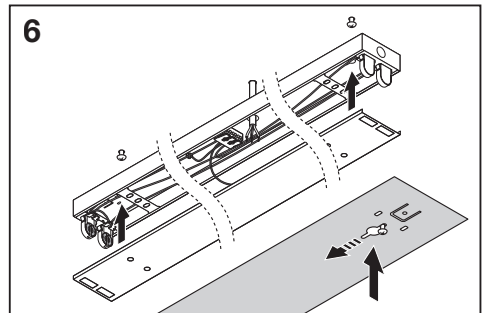

## LINEAR HOUSING

---

	EAN	l x w x h [mm]	220-240V / 50/60Hz	IP	⊖ (°C)	👤
<b>LN HOUSING 1200 1xTUBE</b>	4058075144408	1234 x 50 x 66	1 x T8 LED-Tube 1.2 m (≤1 x 16W)	20	-20...+50	0.7 kg
<b>LN HOUSING 1200 2xTUBE</b>	4058075144422	1234 x 83 x 66	2 x T8 LED-Tube 1.2 m (≤2 x 16W)	20	-20...+50	0.9 kg
<b>LN HOUSING 1500 1xTUBE</b>	4058075144446	1532 x 50 x 66	1 x T8 LED-Tube 1.5 m (≤1 x 23W)	20	-20...+50	0.9 kg
<b>LN HOUSING 1500 2xTUBE</b>	4058075144460	1532 x 83 x 66	2 x T8 LED-Tube 1.5 m (≤2 x 23W)	20	-20...+50	1.2 kg