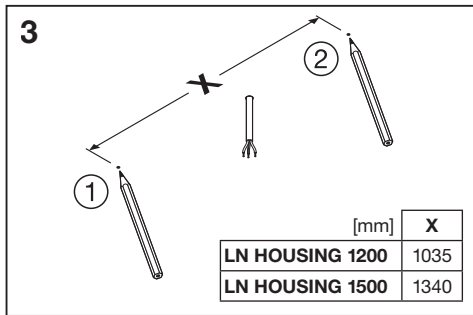

## LINEAR HOUSING

---

	EAN	l x w x h [mm]	220-240V / 50/60Hz	IP	⊖ (°C)	👤
<b>LN HOUSING 1200 1xTUBE</b>	4058075144408	1234 x 50 x 66	1 x T8 LED-Tube 1.2 m (≤1 x 16W)	20	-20...+50	0.7 kg
<b>LN HOUSING 1200 2xTUBE</b>	4058075144422	1234 x 83 x 66	2 x T8 LED-Tube 1.2 m (≤2 x 16W)	20	-20...+50	0.9 kg
<b>LN HOUSING 1500 1xTUBE</b>	4058075144446	1532 x 50 x 66	1 x T8 LED-Tube 1.5 m (≤1 x 23W)	20	-20...+50	0.9 kg
<b>LN HOUSING 1500 2xTUBE</b>	4058075144460	1532 x 83 x 66	2 x T8 LED-Tube 1.5 m (≤2 x 23W)	20	-20...+50	1.2 kg