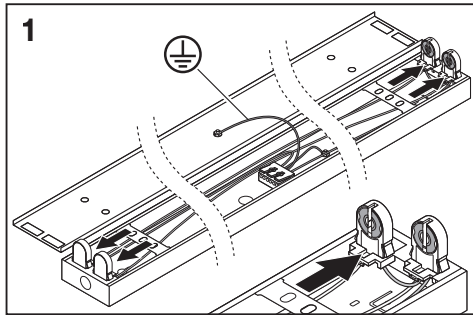

## LINEAR HOUSING

---

	EAN	l x w x h [mm]	220-240V / 50/60Hz	IP	⊖ (°C)	👤
<b>LN HOUSING 1200 1xTUBE</b>	4058075144408	1234 x 50 x 66	1 x T8 LED-Tube 1.2 m (≤1 x 16W)	20	-20...+50	0.7 kg
<b>LN HOUSING 1200 2xTUBE</b>	4058075144422	1234 x 83 x 66	2 x T8 LED-Tube 1.2 m (≤2 x 16W)	20	-20...+50	0.9 kg
<b>LN HOUSING 1500 1xTUBE</b>	4058075144446	1532 x 50 x 66	1 x T8 LED-Tube 1.5 m (≤1 x 23W)	20	-20...+50	0.9 kg
<b>LN HOUSING 1500 2xTUBE</b>	4058075144460	1532 x 83 x 66	2 x T8 LED-Tube 1.5 m (≤2 x 23W)	20	-20...+50	1.2 kg