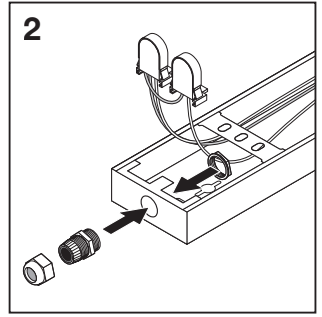

## LINEAR HOUSING

---

	EAN	l x w x h [mm]	220-240V / 50/60Hz	IP	⊖ (°C)	👤
<b>LN HOUSING 1200 1xTUBE</b>	4058075144408	1234 x 50 x 66	1 x T8 LED-Tube 1.2 m (≤1 x 16W)	20	-20...+50	0.7 kg
<b>LN HOUSING 1200 2xTUBE</b>	4058075144422	1234 x 83 x 66	2 x T8 LED-Tube 1.2 m (≤2 x 16W)	20	-20...+50	0.9 kg
<b>LN HOUSING 1500 1xTUBE</b>	4058075144446	1532 x 50 x 66	1 x T8 LED-Tube 1.5 m (≤1 x 23W)	20	-20...+50	0.9 kg
<b>LN HOUSING 1500 2xTUBE</b>	4058075144460	1532 x 83 x 66	2 x T8 LED-Tube 1.5 m (≤2 x 23W)	20	-20...+50	1.2 kg