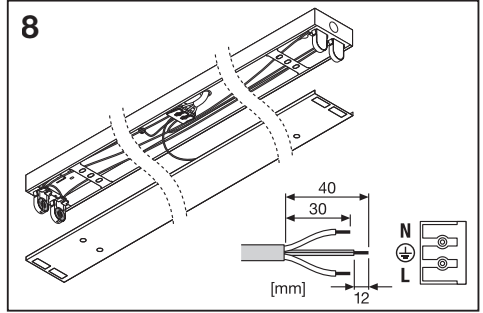

## LINEAR HOUSING

---

	EAN	l x w x h [mm]	220-240V / 50/60Hz	IP	⊖ (°C)	👤
<b>LN HOUSING 1200 1xTUBE</b>	4058075144408	1234 x 50 x 66	1 x T8 LED-Tube 1.2 m (≤1 x 16W)	20	-20...+50	0.7 kg
<b>LN HOUSING 1200 2xTUBE</b>	4058075144422	1234 x 83 x 66	2 x T8 LED-Tube 1.2 m (≤2 x 16W)	20	-20...+50	0.9 kg
<b>LN HOUSING 1500 1xTUBE</b>	4058075144446	1532 x 50 x 66	1 x T8 LED-Tube 1.5 m (≤1 x 23W)	20	-20...+50	0.9 kg
<b>LN HOUSING 1500 2xTUBE</b>	4058075144460	1532 x 83 x 66	2 x T8 LED-Tube 1.5 m (≤2 x 23W)	20	-20...+50	1.2 kg