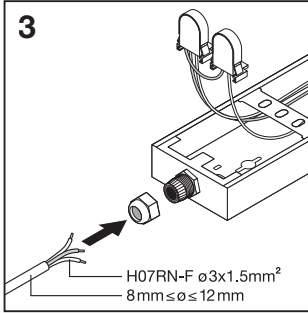

## LINEAR HOUSING

---

	EAN	l x w x h [mm]	220-240V / 50/60Hz	IP	⊖ (°C)	👤
<b>LN HOUSING 1200 1xTUBE</b>	4058075144408	1234 x 50 x 66	1 x T8 LED-Tube 1.2 m (≤1 x 16W)	20	-20...+50	0.7 kg
<b>LN HOUSING 1200 2xTUBE</b>	4058075144422	1234 x 83 x 66	2 x T8 LED-Tube 1.2 m (≤2 x 16W)	20	-20...+50	0.9 kg
<b>LN HOUSING 1500 1xTUBE</b>	4058075144446	1532 x 50 x 66	1 x T8 LED-Tube 1.5 m (≤1 x 23W)	20	-20...+50	0.9 kg
<b>LN HOUSING 1500 2xTUBE</b>	4058075144460	1532 x 83 x 66	2 x T8 LED-Tube 1.5 m (≤2 x 23W)	20	-20...+50	1.2 kg