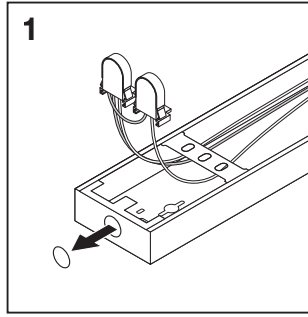

## LINEAR HOUSING

---

	EAN	l x w x h [mm]	220-240V / 50/60Hz	IP	⊖ (°C)	👤
<b>LN HOUSING 1200 1xTUBE</b>	4058075144408	1234 x 50 x 66	1 x T8 LED-Tube 1.2 m (≤1 x 16W)	20	-20...+50	0.7 kg
<b>LN HOUSING 1200 2xTUBE</b>	4058075144422	1234 x 83 x 66	2 x T8 LED-Tube 1.2 m (≤2 x 16W)	20	-20...+50	0.9 kg
<b>LN HOUSING 1500 1xTUBE</b>	4058075144446	1532 x 50 x 66	1 x T8 LED-Tube 1.5 m (≤1 x 23W)	20	-20...+50	0.9 kg
<b>LN HOUSING 1500 2xTUBE</b>	4058075144460	1532 x 83 x 66	2 x T8 LED-Tube 1.5 m (≤2 x 23W)	20	-20...+50	1.2 kg