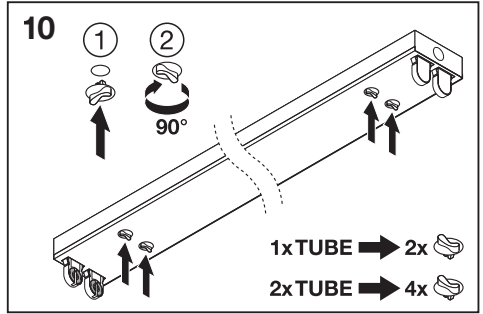

## LINEAR HOUSING

---

	EAN	l x w x h [mm]	220-240V / 50/60Hz	IP	⊖ (°C)	👤
<b>LN HOUSING 1200 1xTUBE</b>	4058075144408	1234 x 50 x 66	1 x T8 LED-Tube 1.2 m (≤1 x 16W)	20	-20...+50	0.7 kg
<b>LN HOUSING 1200 2xTUBE</b>	4058075144422	1234 x 83 x 66	2 x T8 LED-Tube 1.2 m (≤2 x 16W)	20	-20...+50	0.9 kg
<b>LN HOUSING 1500 1xTUBE</b>	4058075144446	1532 x 50 x 66	1 x T8 LED-Tube 1.5 m (≤1 x 23W)	20	-20...+50	0.9 kg
<b>LN HOUSING 1500 2xTUBE</b>	4058075144460	1532 x 83 x 66	2 x T8 LED-Tube 1.5 m (≤2 x 23W)	20	-20...+50	1.2 kg