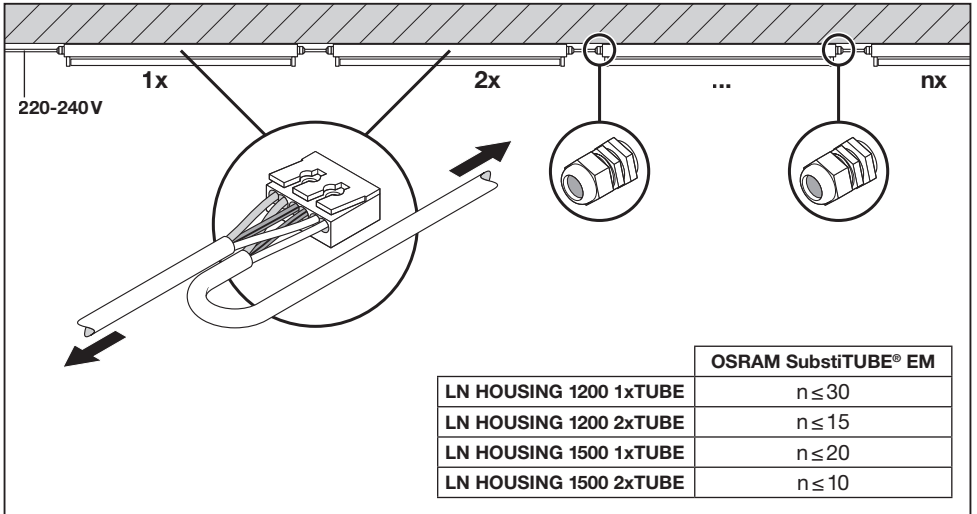

## LINEAR HOUSING

---

	EAN	l x w x h [mm]	220-240V / 50/60Hz	IP	⊖ (°C)	👤
<b>LN HOUSING 1200 1xTUBE</b>	4058075144408	1234 x 50 x 66	1 x T8 LED-Tube 1.2 m (≤1 x 16W)	20	-20...+50	0.7 kg
<b>LN HOUSING 1200 2xTUBE</b>	4058075144422	1234 x 83 x 66	2 x T8 LED-Tube 1.2 m (≤2 x 16W)	20	-20...+50	0.9 kg
<b>LN HOUSING 1500 1xTUBE</b>	4058075144446	1532 x 50 x 66	1 x T8 LED-Tube 1.5 m (≤1 x 23W)	20	-20...+50	0.9 kg
<b>LN HOUSING 1500 2xTUBE</b>	4058075144460	1532 x 83 x 66	2 x T8 LED-Tube 1.5 m (≤2 x 23W)	20	-20...+50	1.2 kg