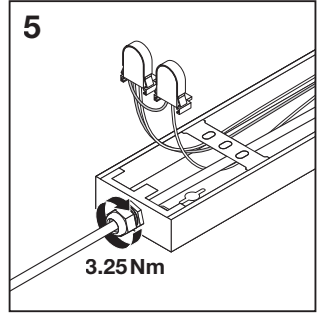

## LINEAR HOUSING

---

	EAN	l x w x h [mm]	220-240V / 50/60Hz	IP	⊖ (°C)	👤
<b>LN HOUSING 1200 1xTUBE</b>	4058075144408	1234 x 50 x 66	1 x T8 LED-Tube 1.2 m (≤1 x 16W)	20	-20...+50	0.7 kg
<b>LN HOUSING 1200 2xTUBE</b>	4058075144422	1234 x 83 x 66	2 x T8 LED-Tube 1.2 m (≤2 x 16W)	20	-20...+50	0.9 kg
<b>LN HOUSING 1500 1xTUBE</b>	4058075144446	1532 x 50 x 66	1 x T8 LED-Tube 1.5 m (≤1 x 23W)	20	-20...+50	0.9 kg
<b>LN HOUSING 1500 2xTUBE</b>	4058075144460	1532 x 83 x 66	2 x T8 LED-Tube 1.5 m (≤2 x 23W)	20	-20...+50	1.2 kg