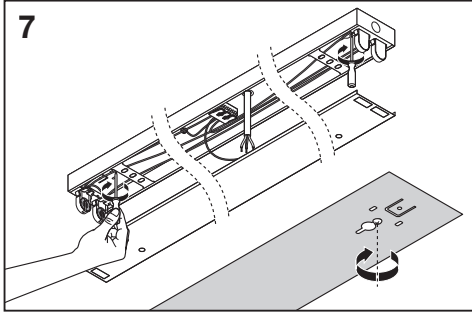

## LINEAR HOUSING

---

	EAN	l x w x h [mm]	220-240V / 50/60Hz	IP	⊖ (°C)	👤
<b>LN HOUSING 1200 1xTUBE</b>	4058075144408	1234 x 50 x 66	1 x T8 LED-Tube 1.2 m (≤1 x 16W)	20	-20...+50	0.7 kg
<b>LN HOUSING 1200 2xTUBE</b>	4058075144422	1234 x 83 x 66	2 x T8 LED-Tube 1.2 m (≤2 x 16W)	20	-20...+50	0.9 kg
<b>LN HOUSING 1500 1xTUBE</b>	4058075144446	1532 x 50 x 66	1 x T8 LED-Tube 1.5 m (≤1 x 23W)	20	-20...+50	0.9 kg
<b>LN HOUSING 1500 2xTUBE</b>	4058075144460	1532 x 83 x 66	2 x T8 LED-Tube 1.5 m (≤2 x 23W)	20	-20...+50	1.2 kg