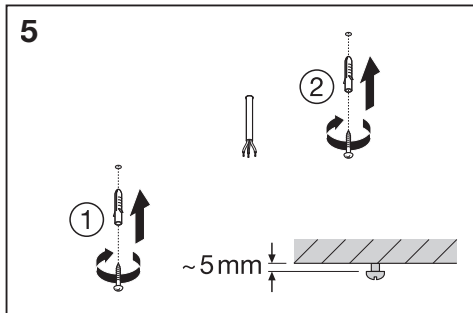

## LINEAR HOUSING

---

	EAN	l x w x h [mm]	220-240V / 50/60Hz	IP	⊖ (°C)	👤
<b>LN HOUSING 1200 1xTUBE</b>	4058075144408	1234 x 50 x 66	1 x T8 LED-Tube 1.2 m (≤1 x 16W)	20	-20...+50	0.7 kg
<b>LN HOUSING 1200 2xTUBE</b>	4058075144422	1234 x 83 x 66	2 x T8 LED-Tube 1.2 m (≤2 x 16W)	20	-20...+50	0.9 kg
<b>LN HOUSING 1500 1xTUBE</b>	4058075144446	1532 x 50 x 66	1 x T8 LED-Tube 1.5 m (≤1 x 23W)	20	-20...+50	0.9 kg
<b>LN HOUSING 1500 2xTUBE</b>	4058075144460	1532 x 83 x 66	2 x T8 LED-Tube 1.5 m (≤2 x 23W)	20	-20...+50	1.2 kg