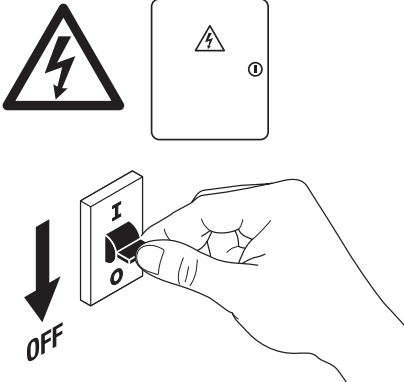

FLOODLIGHT 100DEG SENSOR 20 W

FLOODLIGHT 100DEG SENSOR 50 W

1

2

	d
FLOODLIGHT 100DEG 20W	60 mm
FLOODLIGHT 100DEG 50W	80 mm