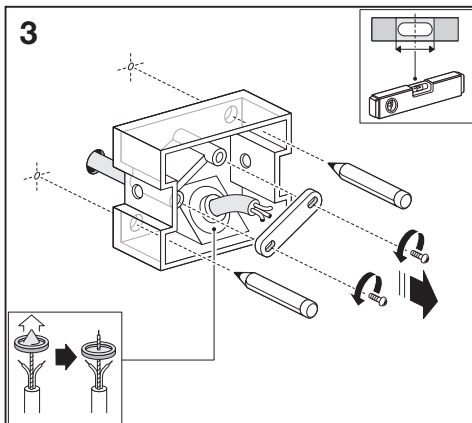

Outdoor Facade Lantern