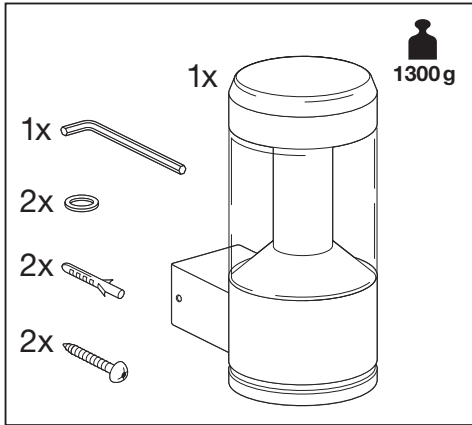

Outdoor Facade Lantern