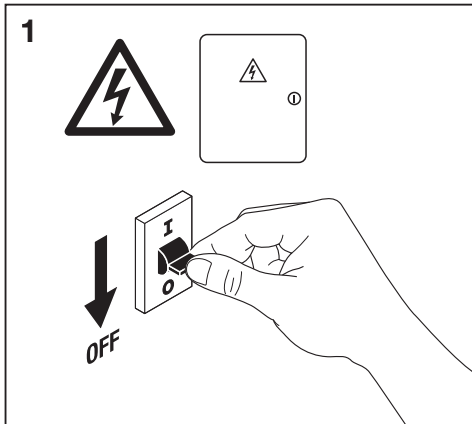

Outdoor Facade Lantern