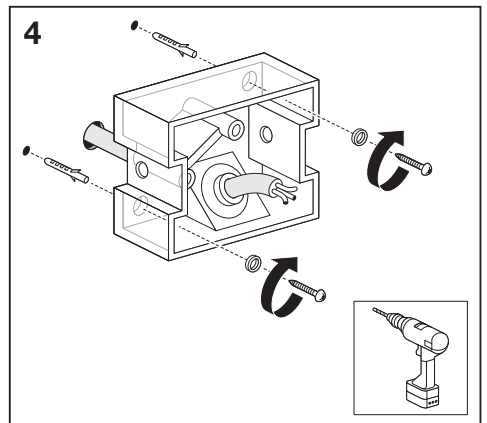

Outdoor Facade Lantern