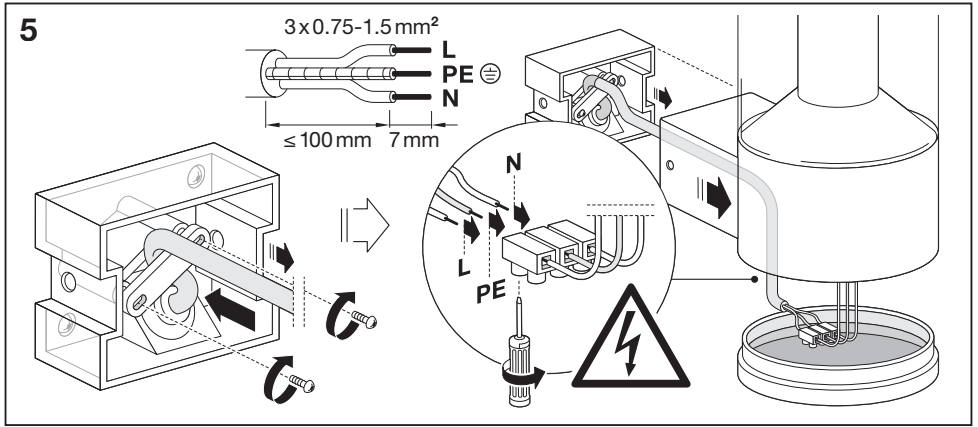

Outdoor Facade Lantern