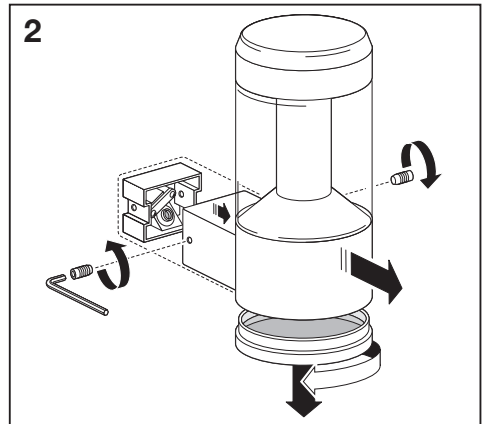

Outdoor Facade Lantern