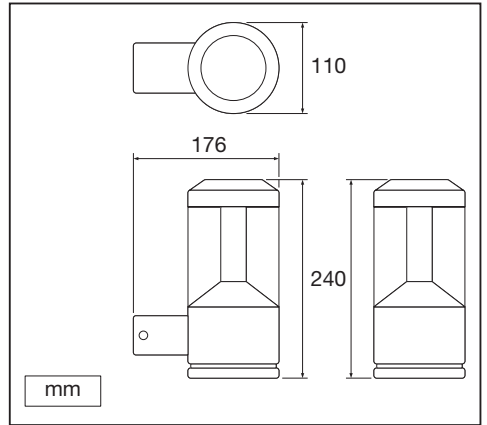

Outdoor Facade Lantern