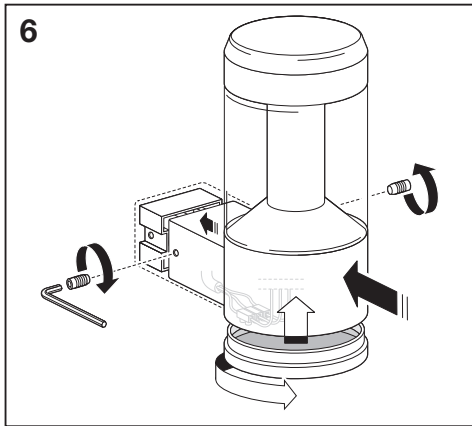

Outdoor Facade Lantern