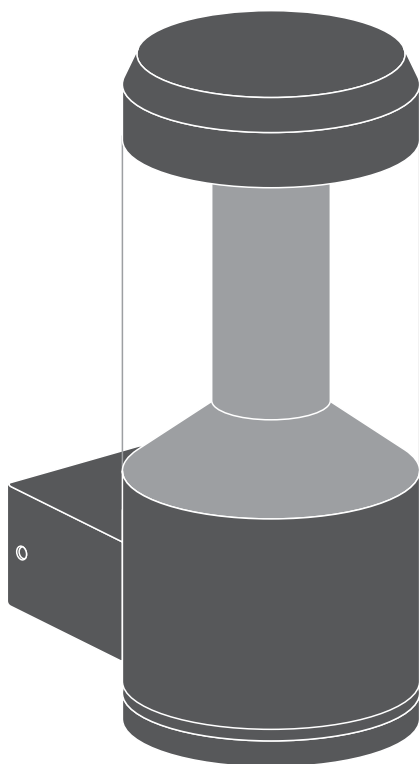

Outdoor Facade Lantern

	EAN	L x W x H	W	lm	lm/W	K	IP	IK
Outdoor Facade Lantern 12W/3000K GY IP54	4058075074835	176x110x240	12	610	50	3000K	54	06

	EAN		 (°C)	PF	R _a	V _{AC}	Hz	
Outdoor Facade Lantern 12W/3000K GY IP54	4058075074835	210°	-20...40	≥ 0.5	≥ 80	220-240V	50/60Hz	1.3kg

LEDVANCE

Outdoor Facade Lantern

Outdoor Facade Lantern

www.luminaires.ledvance.com

Downlight

Spot

Linear

Panel