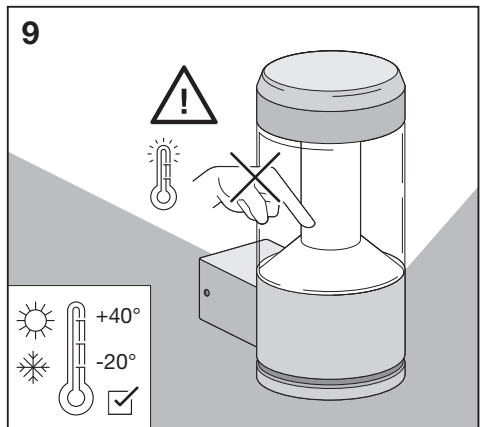

Outdoor Facade Lantern