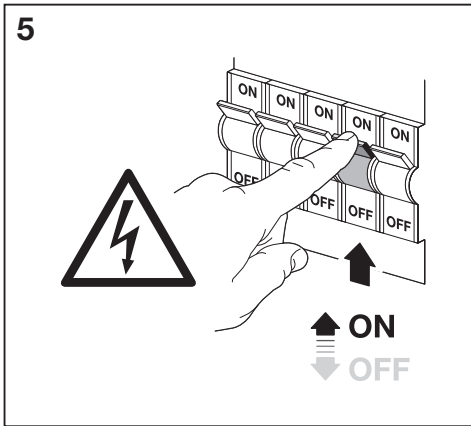

**SPOT SET ADJ SIMPLEDIM**

	EAN	This product contains a light source of energy efficiency class	Contained Light Source
SP SETADJSIMPLEDIM 3X4.9W827 240VBN	4058075617766	E	
SP SETADJSIMPLEDIM 3X4.9W827 240VWT	4058075617780		