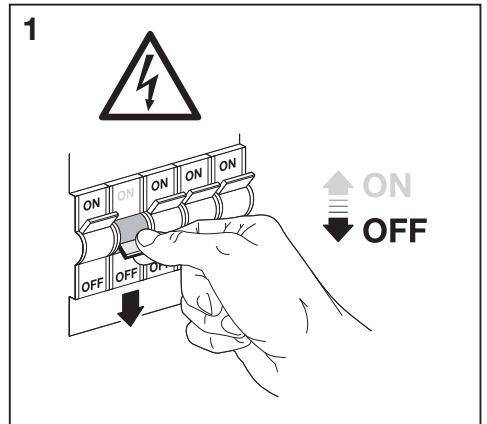

**SPOT SET ADJ SIMPLEDIM**

	EAN	This product contains a light source of energy efficiency class	Contained Light Source
SP SETADJSIMPLEDIM 3X4.9W827 240VBN	4058075617766	E	
SP SETADJSIMPLEDIM 3X4.9W827 240VWT	4058075617780		