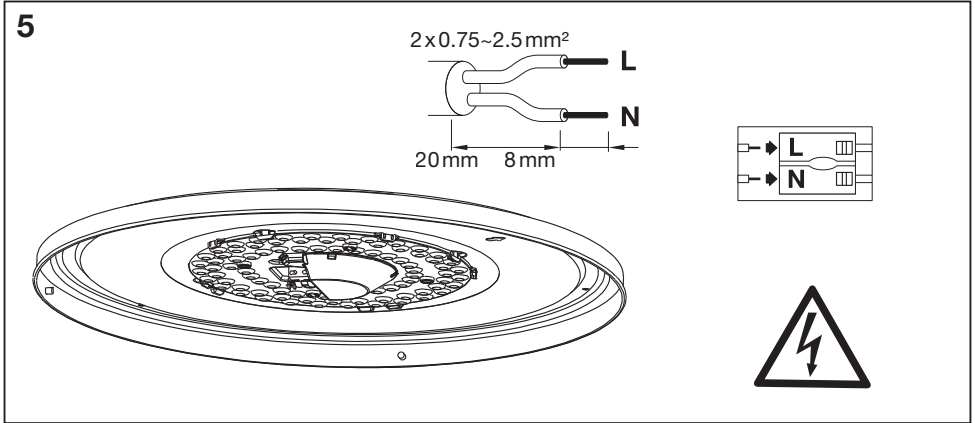

ORBIS SPARKLE REMOTE CCT

	EAN	W	output lm	module lm	K	Temp (°C)	V~	mA	Hz	DF
ORBIS SPARKLE 460MM 24W REMOTE-CCT	4058075633179	24	2000 (@6500K)	3120 (@6500K)	2700- 6500	-20...+40	220-240	198	50/60	>0.7
ORBIS SPARKLE 560MM 32W REMOTE-CCT	4058075633193	32	2800 (@6500K)	4640 (@6500K)	2700- 6500	-20...+40	220-240	154	50/60	>0.9

	EAN	This product contains a light source of energy efficiency class	Contained Light Source
ORBIS SPARKLE 460MM 24W REMOTE-CCT	4058075633179	E	
ORBIS SPARKLE 560MM 32W REMOTE-CCT	4058075633193	E	

C10449057
G11124624
14.07.2021