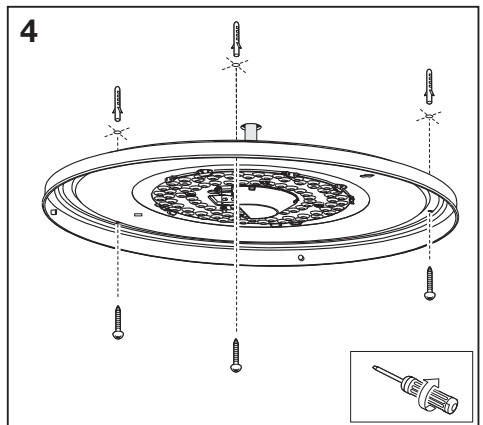

ORBIS SPARKLE REMOTE CCT

	EAN	W	output lm	module lm	K	Temp (°C)	V~	mA	Hz	DF
ORBIS SPARKLE 460MM 24W REMOTE-CCT	4058075633179	24	2000 (@6500K)	3120 (@6500K)	2700- 6500	-20...+40	220-240	198	50/60	>0.7
ORBIS SPARKLE 560MM 32W REMOTE-CCT	4058075633193	32	2800 (@6500K)	4640 (@6500K)	2700- 6500	-20...+40	220-240	154	50/60	>0.9

	EAN	This product contains a light source of energy efficiency class	Contained Light Source
ORBIS SPARKLE 460MM 24W REMOTE-CCT	4058075633179	E	
ORBIS SPARKLE 560MM 32W REMOTE-CCT	4058075633193	E	

C10449057
G11124624
14.07.2021