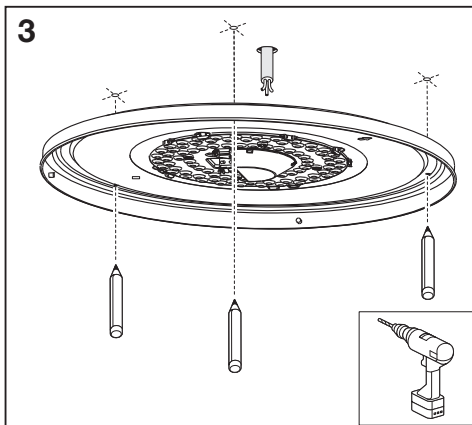

ORBIS SPARKLE REMOTE CCT

	EAN	W	output lm	module lm	K	Temp (°C)	V~	mA	Hz	DF
ORBIS SPARKLE 460MM 24W REMOTE-CCT	4058075633179	24	2000 (@6500K)	3120 (@6500K)	2700- 6500	-20...+40	220-240	198	50/60	>0.7
ORBIS SPARKLE 560MM 32W REMOTE-CCT	4058075633193	32	2800 (@6500K)	4640 (@6500K)	2700- 6500	-20...+40	220-240	154	50/60	>0.9

	EAN	This product contains a light source of energy efficiency class	Contained Light Source
ORBIS SPARKLE 460MM 24W REMOTE-CCT	4058075633179	E	
ORBIS SPARKLE 560MM 32W REMOTE-CCT	4058075633193	E	

C10449057
G11124624
14.07.2021