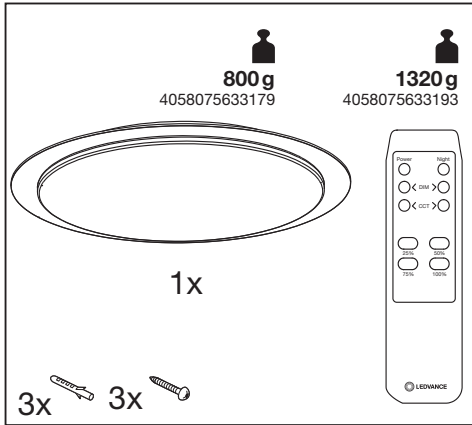

ORBIS SPARKLE REMOTE CCT

	EAN	W	output lm	module lm	K	Temp (°C)	V~	mA	Hz	DF
ORBIS SPARKLE 460MM 24W REMOTE-CCT	4058075633179	24	2000 (@6500K)	3120 (@6500K)	2700- 6500	-20...+40	220-240	198	50/60	>0.7
ORBIS SPARKLE 560MM 32W REMOTE-CCT	4058075633193	32	2800 (@6500K)	4640 (@6500K)	2700- 6500	-20...+40	220-240	154	50/60	>0.9

	EAN	This product contains a light source of energy efficiency class	Contained Light Source
ORBIS SPARKLE 460MM 24W REMOTE-CCT	4058075633179	E	
ORBIS SPARKLE 560MM 32W REMOTE-CCT	4058075633193	E	

C10449057
G11124624
14.07.2021