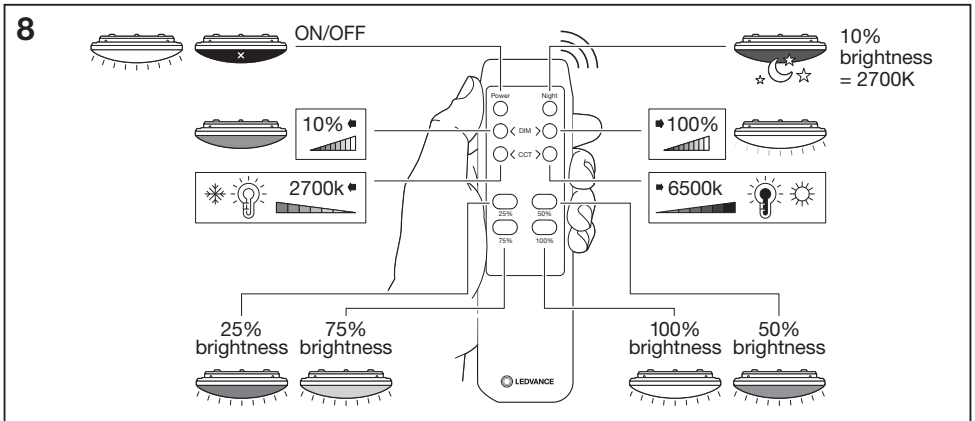

ORBIS SPARKLE REMOTE CCT

	EAN	W	output lm	module lm	K	Temp (°C)	V~	mA	Hz	DF
ORBIS SPARKLE 460MM 24W REMOTE-CCT	4058075633179	24	2000 (@6500K)	3120 (@6500K)	2700- 6500	-20...+40	220-240	198	50/60	>0.7
ORBIS SPARKLE 560MM 32W REMOTE-CCT	4058075633193	32	2800 (@6500K)	4640 (@6500K)	2700- 6500	-20...+40	220-240	154	50/60	>0.9

	EAN	This product contains a light source of energy efficiency class	Contained Light Source
ORBIS SPARKLE 460MM 24W REMOTE-CCT	4058075633179	E	
ORBIS SPARKLE 560MM 32W REMOTE-CCT	4058075633193	E	

C10449057
G11124624
14.07.2021