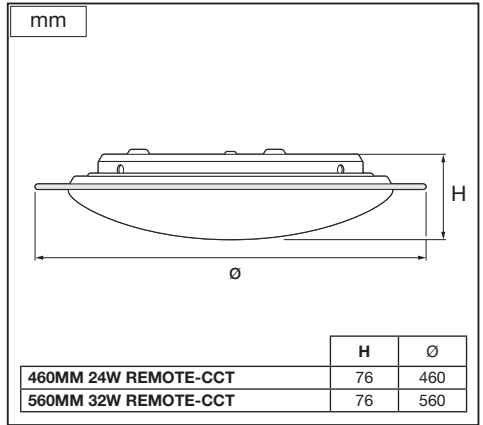

ORBIS SPARKLE REMOTE CCT

	EAN	W	output lm	module lm	K	Temp (°C)	V~	mA	Hz	DF
ORBIS SPARKLE 460MM 24W REMOTE-CCT	4058075633179	24	2000 (@6500K)	3120 (@6500K)	2700- 6500	-20...+40	220-240	198	50/60	>0.7
ORBIS SPARKLE 560MM 32W REMOTE-CCT	4058075633193	32	2800 (@6500K)	4640 (@6500K)	2700- 6500	-20...+40	220-240	154	50/60	>0.9

	EAN	This product contains a light source of energy efficiency class	Contained Light Source
ORBIS SPARKLE 460MM 24W REMOTE-CCT	4058075633179	E	
ORBIS SPARKLE 560MM 32W REMOTE-CCT	4058075633193	E	

C10449057
G11124624
14.07.2021