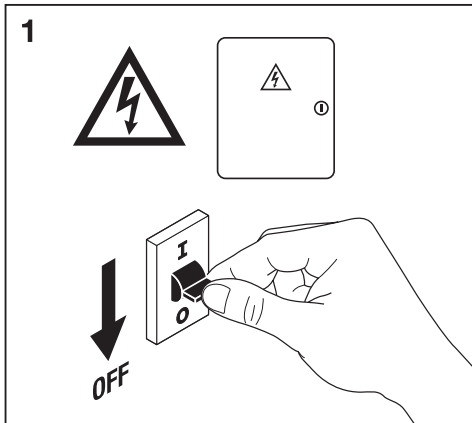

2

[mm]	X	Y
DAMPPROOF 1200	40±2	820±100
DAMPPROOF 1500	40±2	1120±100