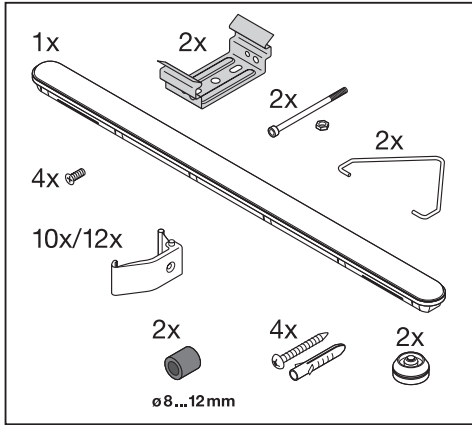

C10449057
G11076054
17.05.19

LEDVANCE GmbH
Steinerne Furt 62
86167 Augsburg, Germany
www.ledvance.com

DAMPPROOF LED 5x THROUGHWIRING

	EAN	l x w x h [mm]	W	V _{AC}	Hz	lm	lm/W	K
DP LED 1200 39W/4000K 5TH IP65	4058075319240	1200 x 95 x 78	39	220-240 V	50/60 Hz	4400	115	4000
DP LED 1500 55W/4000K 5TH IP65	4058075319325	1500 x 95 x 78	55	220-240 V	50/60 Hz	6400	115	4000

	EAN	IP	IK	∠	R _a	° (°C)	PF	👤
DP LED 1200 39W/4000K 5TH IP65	4058075319240	65	08	105°	> 80	-30...+40	> 0.9	1.9kg
DP LED 1500 55W/4000K 5TH IP65	4058075319325	65	08	105°	> 80	-30...+40	> 0.9	2.5kg

DAMPPROOF LED 5x THROUGHWIRING

1x DAMPPROOF LED 5TH 2x DAMPPROOF LED 5TH 3x DAMPPROOF LED 5TH ... nx DAMPPROOF LED 5TH

	n	B16 	C10 	C16
	DAMPPROOF 1200	48	40	64
	DAMPPROOF 1500	25	25	40

2

[mm]	X	Y
DAMPPROOF 1200	40±2	820±100
DAMPPROOF 1500	40±2	1120±100