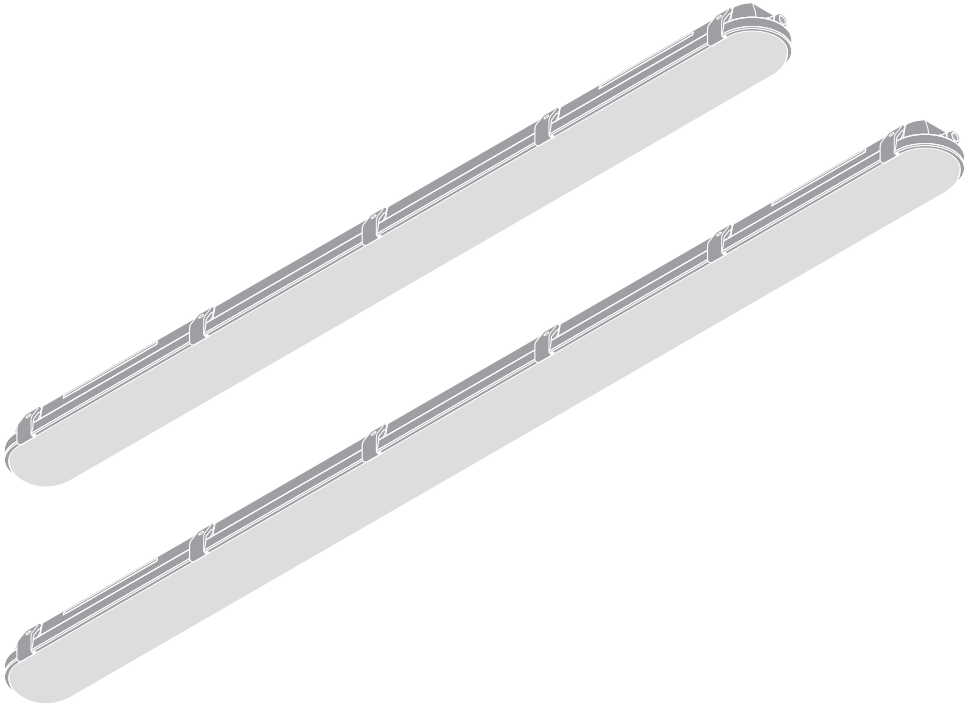

C10449057
G11076054
17.05.19

LEDVANCE GmbH
Steinerne Furt 62
86167 Augsburg, Germany
www.ledvance.com

DAMPPROOF LED 5x THROUGHWIRING

	EAN	l x w x h [mm]	W	V _{AC}	Hz	lm	lm/W	K
DP LED 1200 39W/4000K 5TH IP65	4058075319240	1200 x 95 x 78	39	220-240 V	50/60 Hz	4400	115	4000
DP LED 1500 55W/4000K 5TH IP65	4058075319325	1500 x 95 x 78	55	220-240 V	50/60 Hz	6400	115	4000

	EAN	IP	IK	∠	R _a	° (°C)	PF	👤
DP LED 1200 39W/4000K 5TH IP65	4058075319240	65	08	105°	> 80	-30...+40	> 0.9	1.9kg
DP LED 1500 55W/4000K 5TH IP65	4058075319325	65	08	105°	> 80	-30...+40	> 0.9	2.5kg

DAMPPROOF LED 5x THROUGHWIRING

1x DAMPPROOF LED 5TH 2x DAMPPROOF LED 5TH 3x DAMPPROOF LED 5TH ... nx DAMPPROOF LED 5TH

	n	B16 	C10 	C16
	DAMPPROOF 1200	48	40	64
	DAMPPROOF 1500	25	25	40

2

[mm]	X	Y
DAMPPROOF 1200	40±2	820±100
DAMPPROOF 1500	40±2	1120±100