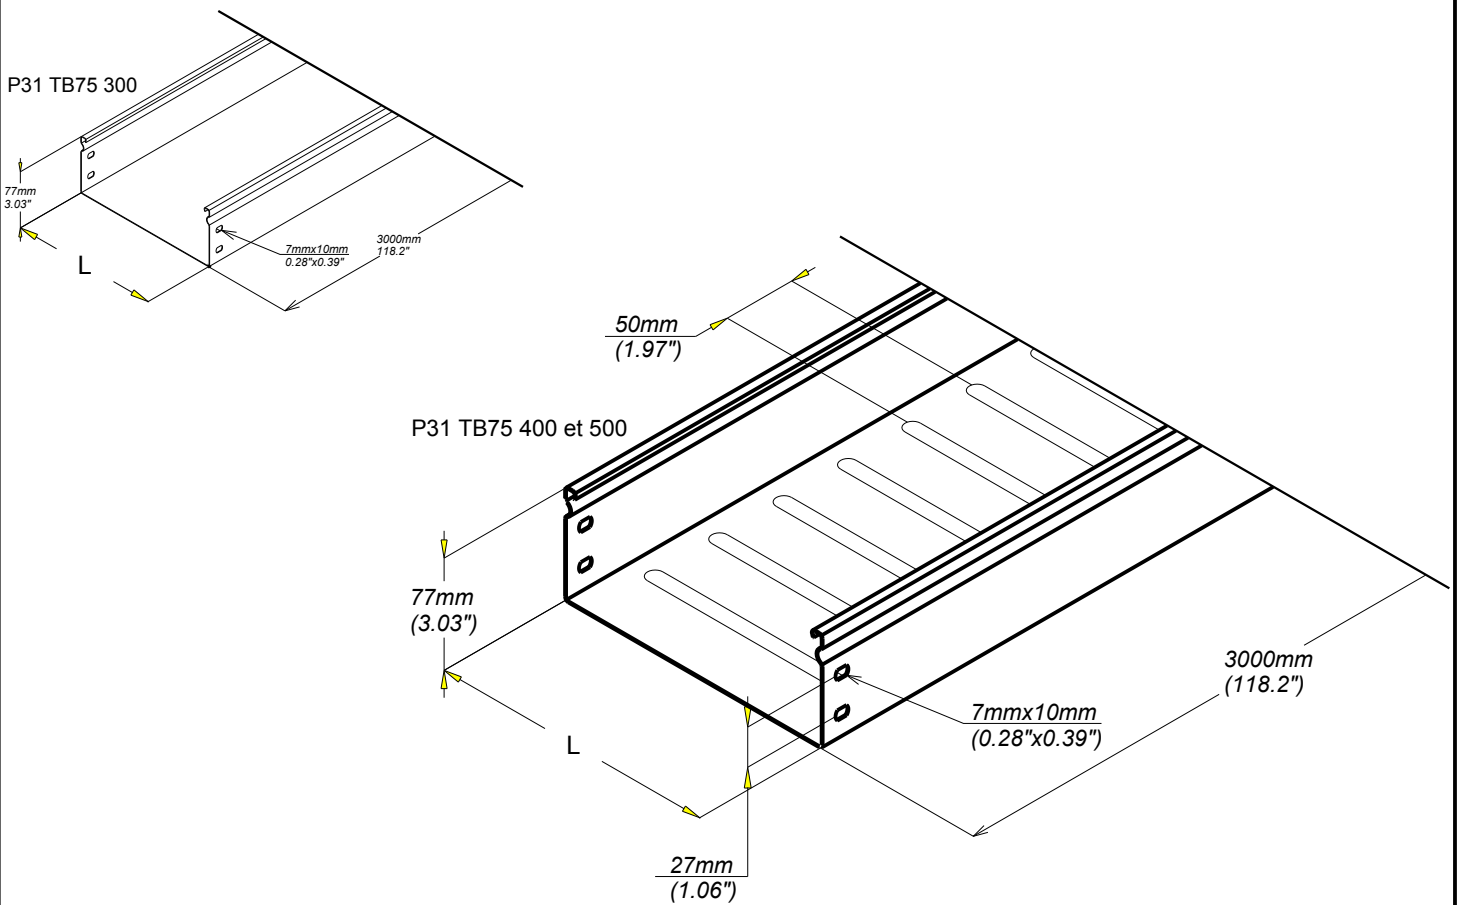

GOULOTTE P31 TB75 300 à 600
Tray P31 blind 75x300 to 600

GS
PG

legrand | CABLE
MANAGEMENT

FT0573-1

07 17

REF.	CODE	POIDS/WEIGHT		L		EP./TH.	
		kg/m	lb/ft	mm	inch.	mm	inch.
P31 TB 75X300	340 029	4.480	2.970	300	11.81"	1	0.039"
P31 TB 75X400	340 085	5.430	3.600	400	15.75"	1.1	0.043"
P31 TB 75X500	340 086	6.370	4.223	500	19.68"	1.15	0.045"
P31 TB 75X600	340 087	7.012	4.712	600	23.62"	1.15	0.045"

Material	Standard
DX 51 D Z 200 MAC	EN 10 346