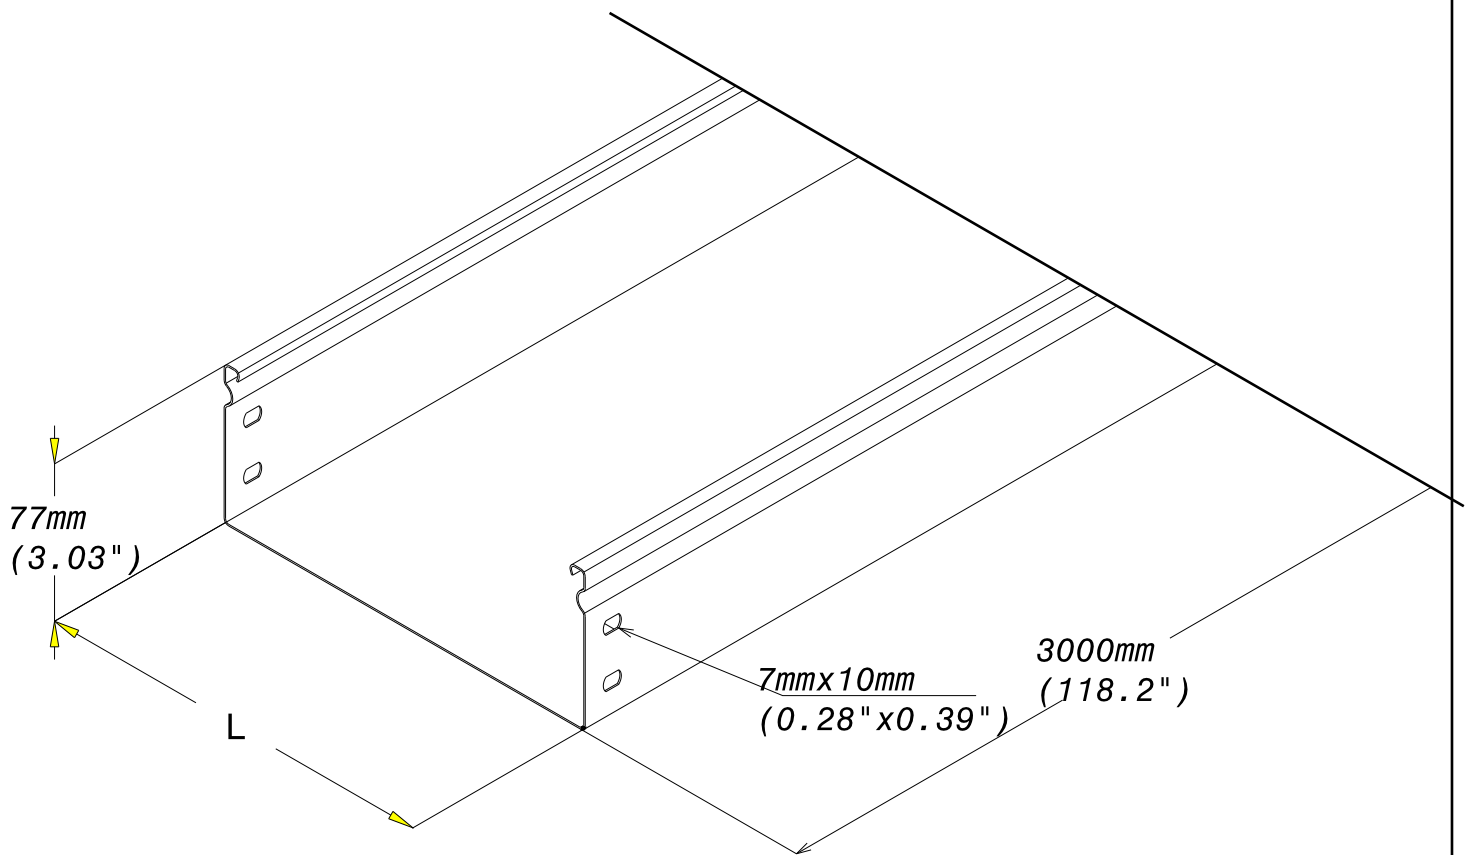

GOULOTTE P31 TB75 200
Tray P31 blind 75x200

GC
HDG

 CABLE
MANAGEMENT

FT0572-3 03 16

Material	Standard	Finishes		Standard			
S 235 JR	EN 10 025-2	Zinc Lamellaire / Zinc Flake		Class 6 according to CEI 61537			
REF	CODE	POIDS/WEIGHT (kg/m) (lb/ft)		L (mm) / L (inch)		EP. / TH. (mm) (inch)	
P31 TB 75x200	342 083	3.157	2.093	200	(7.874")	0.95	(0.037")