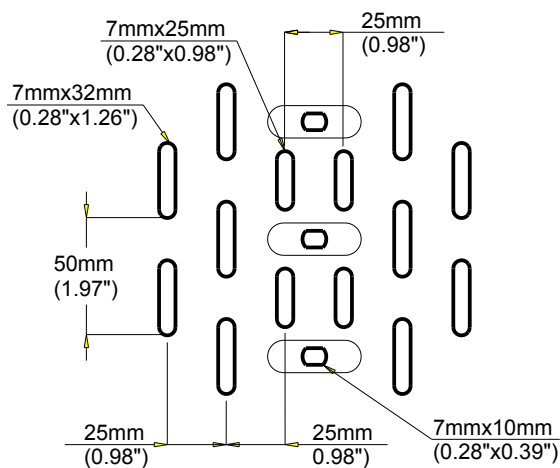

DALLE P31 TP100 150
Tray P31 perf 100x150

GS
PG

legrand | CABLE
MANAGEMENT

FT0564-0

11 13

P31 TP 100x150

| REF | CODE | POIDS /WEIGHT | | L / L | | EP. / TH. | | Material | Standard |
|----------------|---------|---------------|---------|-------|----------|-----------|----------|-------------------|-----------|
| | | (Kg/m) | (lb/ft) | (mm) | (inch) | (mm) | (inch) | | |
| P31 TP 100x150 | 340 069 | 2.670 | 1.770 | 150 | (5.906") | 0.8 | (0.032") | DX 51 D Z 275 MAC | EN 10 346 |