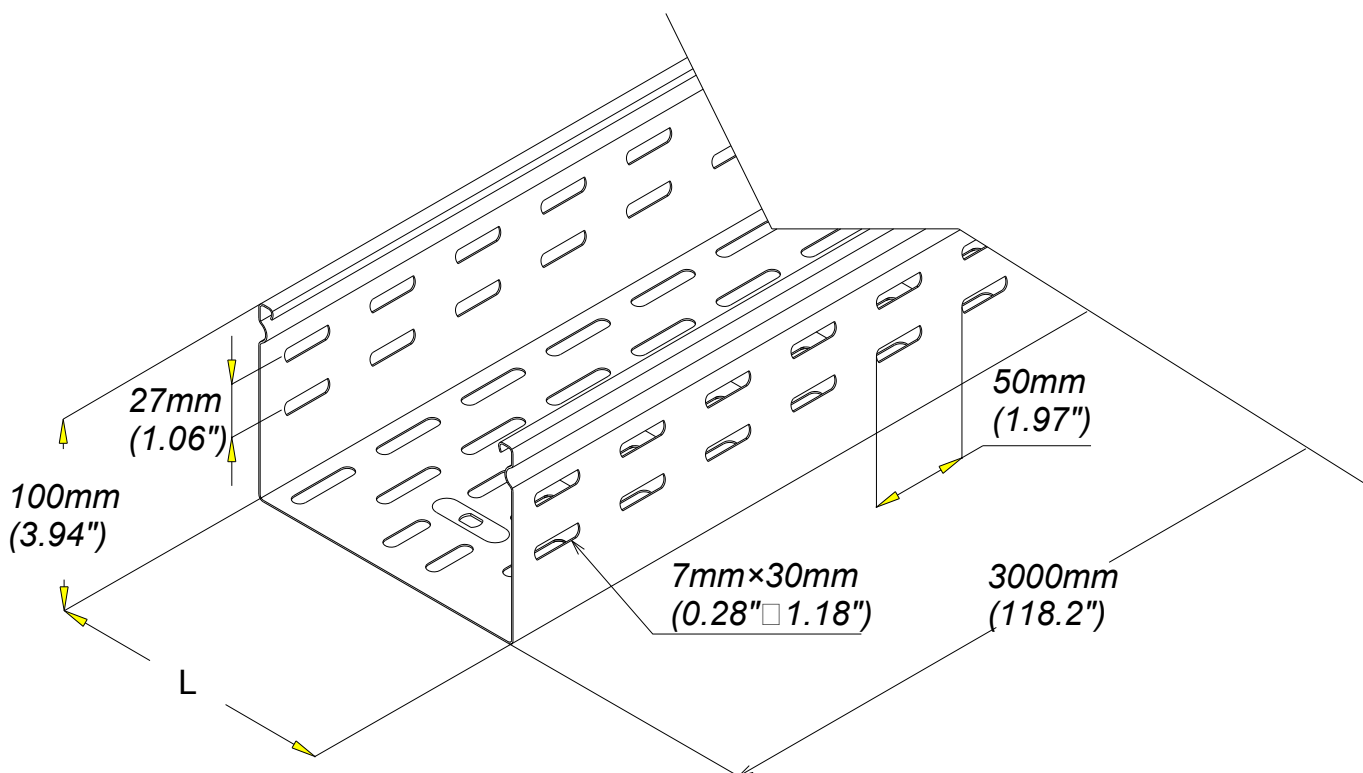

DALLE P31 TP100 150
Tray P31 perf 100x150

GS
PG

legrand | CABLE
MANAGEMENT

FT0564-0

11 13

P31 TP 100x150

| REF | CODE | POIDS /WEIGHT | | L / L | | EP. / TH. | | Material | Standard |
|----------------|---------|---------------|---------|-------|----------|-----------|----------|-------------------|-----------|
| | | (Kg/m) | (lb/ft) | (mm) | (inch) | (mm) | (inch) | | |
| P31 TP 100x150 | 340 069 | 2.670 | 1.770 | 150 | (5.906") | 0.8 | (0.032") | DX 51 D Z 275 MAC | EN 10 346 |