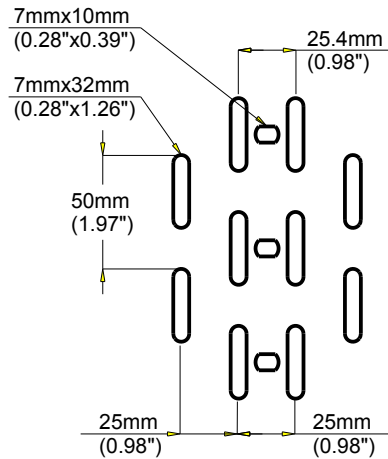

DALLE P31 TP100 100  
Tray P31 perf 100x100

GC  
HDG

**legrand** | CABLE  
MANAGEMENT

FT0563-3

11 13

P31 TP 100x100

NORMES/STANDARD

REF	CODE	POIDS /WEIGHT (Kg/m) (lb/ft)		L / L (mm) (inch)		EP. / TH. (mm) (inch)		MATIERE / MATIERAL S 235 JR	EN 10 025
P31 TP 100x100	342 068	2.493	1.653	100	(3.937")	0.7	(0.028")	PROTECTION / COATING GC / HDG	EN ISO 1461