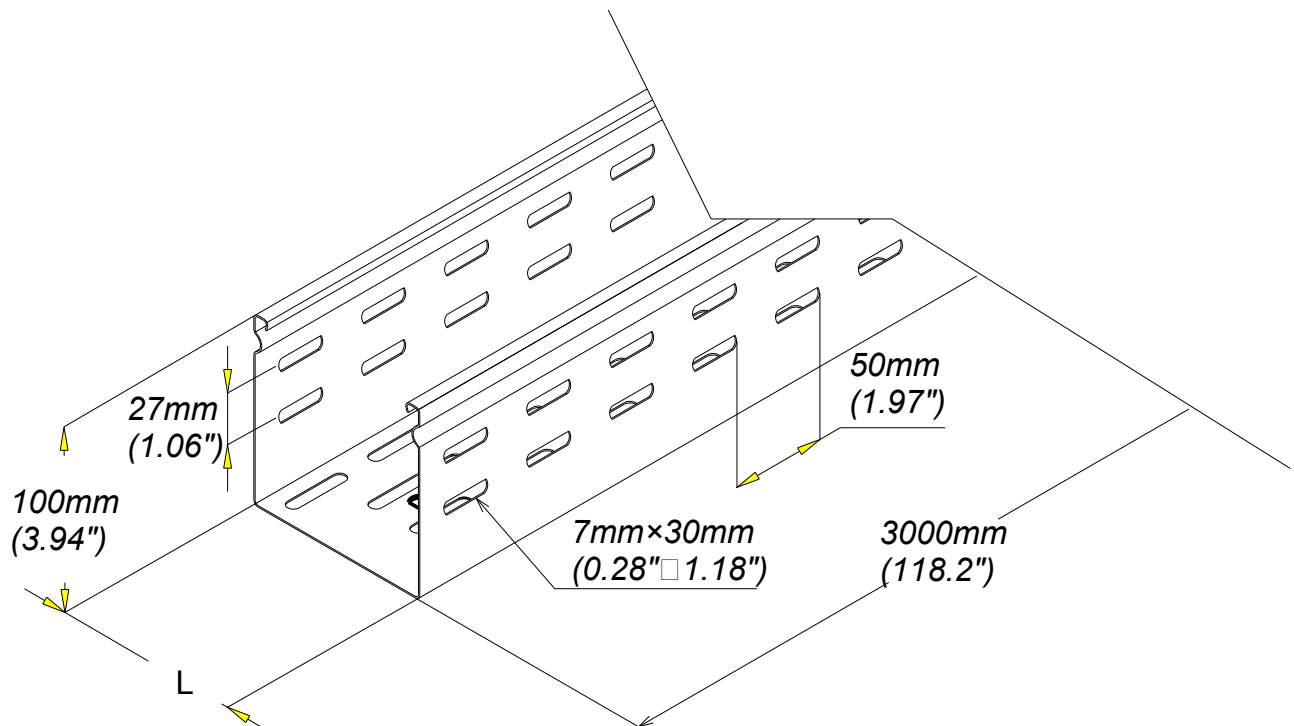

DALLE P31 TP100 100  
Tray P31 perf 100x100

GC  
HDG

**legrand** | CABLE  
MANAGEMENT

FT0563-3

11 13

P31 TP 100x100

NORMES/STANDARD

REF	CODE	POIDS /WEIGHT (Kg/m) (lb/ft)		L / L (mm) (inch)		EP. / TH. (mm) (inch)		MATIERE / MATIERAL S 235 JR	EN 10 025
P31 TP 100x100	342 068	2.493	1.653	100	(3.937")	0.7	(0.028")	PROTECTION / COATING GC / HDG	EN ISO 1461