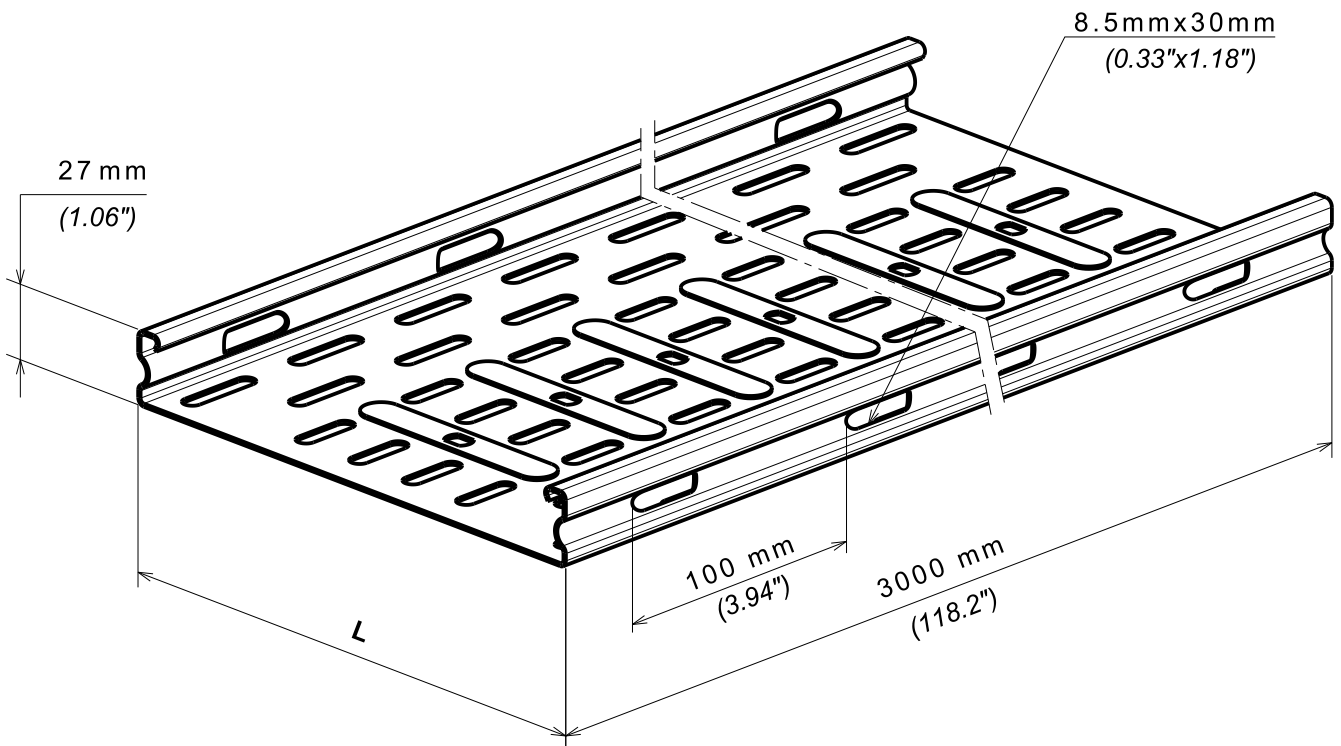

DALLE P31 TP25 300
Tray P31 perf 25x300

GC
HDG

legrand | CABLE
MANAGEMENT

FT0557-3

01 13

P31 TP 25x300

REF	CODE	POIDS /WEIGHT (Kg/m) (lb/ft)		L / L (mm) (inch)		EP. / TH. (mm) (inch)	
P31 TP 25x300	342 049	2.147	1.443	300	(11.811")	0.75	(0.029")