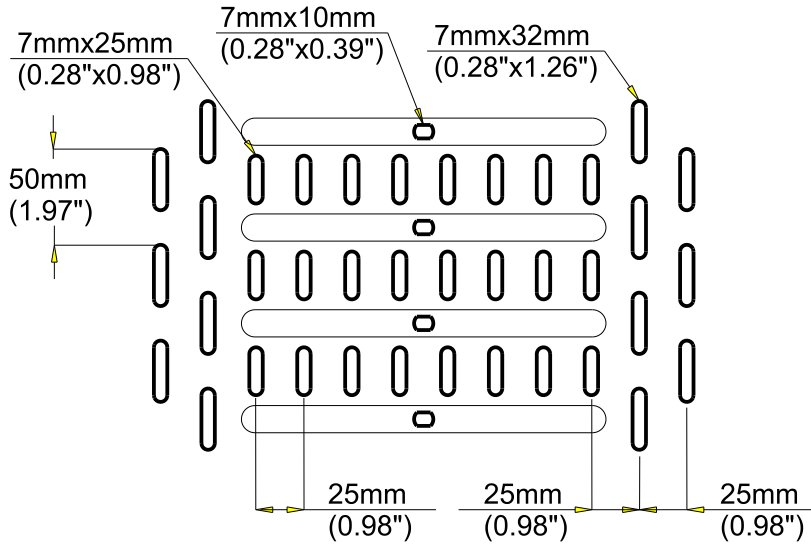

DALLE P31 TP25 300
Tray P31 perf 25x300

GC
HDG

legrand | CABLE
MANAGEMENT

FT0557-3

01 13

P31 TP 25x300

REF	CODE	POIDS /WEIGHT (Kg/m) (lb/ft)		L / L (mm) (inch)		EP. / TH. (mm) (inch)	
P31 TP 25x300	342 049	2.147	1.443	300	(11.811")	0.75	(0.029")