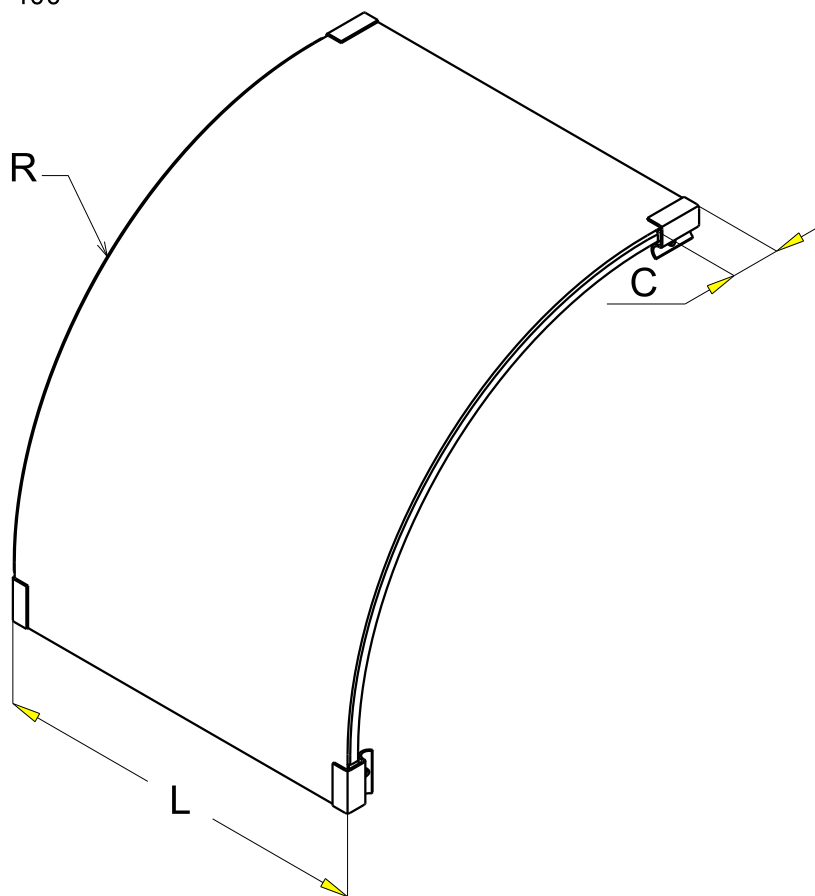

COUV CPL CONV P31 COR 75 à 400 INOX 304L  
COVER FOR OUTS. RISER 75 to 400 SS304L

CABLE  
MANAGEMENT

FT0543-8

10 16

P31 COUV CPL CONV L75-400

REF	HAUTEUR	CODE	L / L		A / A		C / C		R / R	
			(mm)	(inch)	(mm)	(inch)	(mm)	(inch)	(mm)	(inch)
P31 COR 75	75	346 495	75	2.92"	0.8	0.032"	30	1.18"	178	7.01"
P31 COR 100		346 496	100	3.94"	0.8	0.032"	30	1.18"	178	7.01"
P31 COR 150		346 497	150	5.91"	0.8	0.032"	30	1.18"	178	7.01"
P31 COR 200		346 498	200	7.87"	0.8	0.032"	30	1.18"	178	7.01"
P31 COR 300		346 499	300	11.81"	1	0.039"	30	1.18"	178	7.01"
P31 COR 400		346 500	400	15.75"	1	0.039"	50	1.97"	178	7.01"