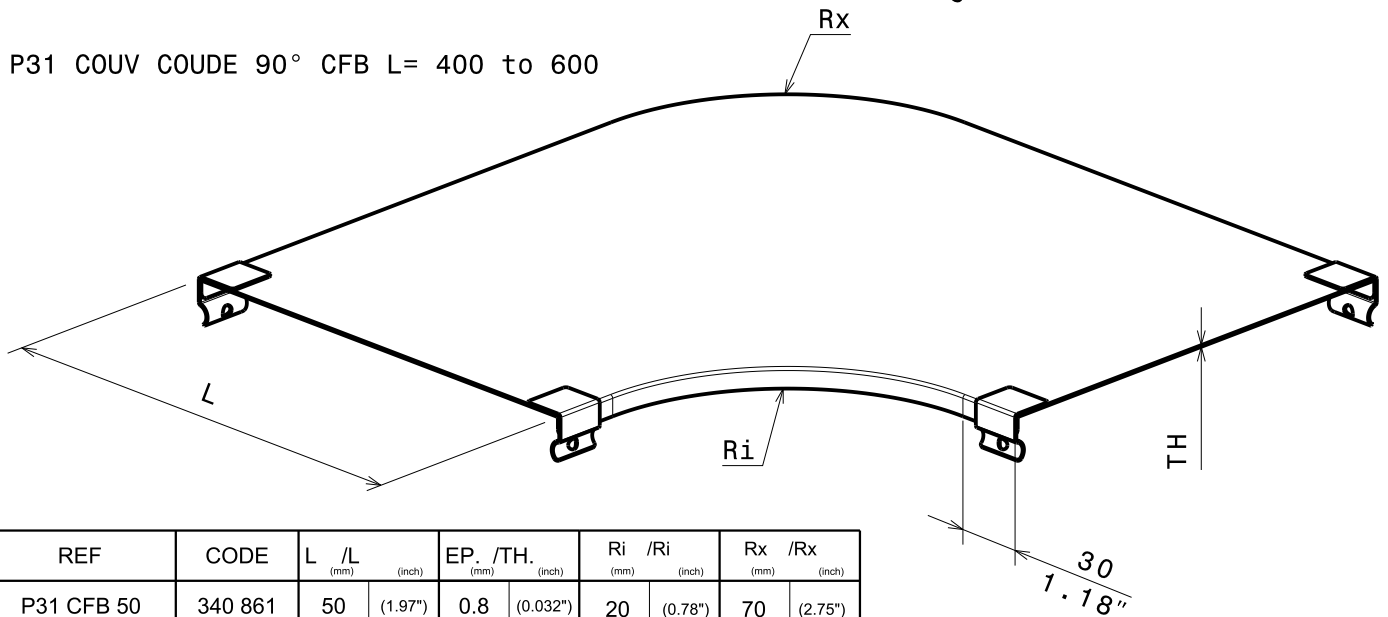

COUV COUDE 90° P31 CFB 50 à 600  
Cover for bend P31 W50 to W600

GS  
PG

**legrand** | CABLE  
MANAGEMENT

FT0537-0

10 16

P31 COUV COUDE 90° CFB L50

P31 COUV COUDE 90° CFB L75-300

P31 COUV COUDE 90° CFB L= 400 to 600

REF	CODE	L /L		EP. /TH.		Ri /Ri		Rx /Rx	
		(mm)	(inch)	(mm)	(inch)	(mm)	(inch)	(mm)	(inch)
P31 CFB 50	340 861	50	(1.97")	0.8	(0.032")	20	(0.78")	70	(2.75")
P31 CFB 75	340 862	75	(2.92")	0.8	(0.032")	100	(3.94")	175	(6.89")
P31 CFB 100	340 863	100	(3.94")	0.8	(0.032")	100	(3.94")	200	(7.87")
P31 CFB 150	340 864	150	(5.91")	0.8	(0.032")	100	(3.94")	250	(9.84")
P31 CFB 200	340 865	200	(5.91")	0.8	(0.032")	100	(3.94")	300	(11.81")
P31 CFB 300	340 866	300	(7.87")	1	(0.039")	100	(3.94")	400	(15.74")
P31 CFB 400	340 867	400	(11.81")	1	(0.039")	150	(5.91")	150	(5.91")
P31 CFB 500	340 868	500	(19.69")	1	(0.039")	150	(5.91")	150	(5.91")
P31 CFB 600	340 869	600	(23.62")	1	(0.039")	150	(5.91")	150	(5.91")

Material	Standard
DX 51 D Z 200 MAC	EN 10 346