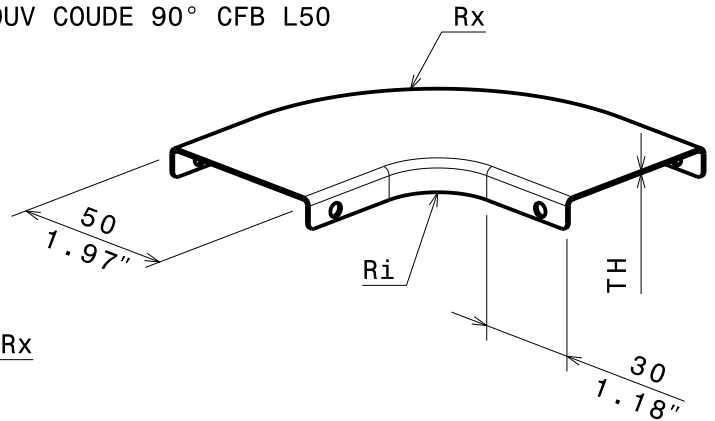

COUV COUDE 90° P31 CFB 50 à 600  
Cover for bend P31 W50 to W600

GS  
PG

**legrand** | CABLE  
MANAGEMENT

FT0537-0

10 16

P31 COUV COUDE 90° CFB L50

P31 COUV COUDE 90° CFB L75-300

P31 COUV COUDE 90° CFB L= 400 to 600

REF	CODE	L /L		EP. /TH.		Ri /Ri		Rx /Rx	
		(mm)	(inch)	(mm)	(inch)	(mm)	(inch)	(mm)	(inch)
P31 CFB 50	340 861	50	(1.97")	0.8	(0.032")	20	(0.78")	70	(2.75")
P31 CFB 75	340 862	75	(2.92")	0.8	(0.032")	100	(3.94")	175	(6.89")
P31 CFB 100	340 863	100	(3.94")	0.8	(0.032")	100	(3.94")	200	(7.87")
P31 CFB 150	340 864	150	(5.91")	0.8	(0.032")	100	(3.94")	250	(9.84")
P31 CFB 200	340 865	200	(5.91")	0.8	(0.032")	100	(3.94")	300	(11.81")
P31 CFB 300	340 866	300	(7.87")	1	(0.039")	100	(3.94")	400	(15.74")
P31 CFB 400	340 867	400	(11.81")	1	(0.039")	150	(5.91")	150	(5.91")
P31 CFB 500	340 868	500	(19.69")	1	(0.039")	150	(5.91")	150	(5.91")
P31 CFB 600	340 869	600	(23.62")	1	(0.039")	150	(5.91")	150	(5.91")

Material	Standard
DX 51 D Z 200 MAC	EN 10 346