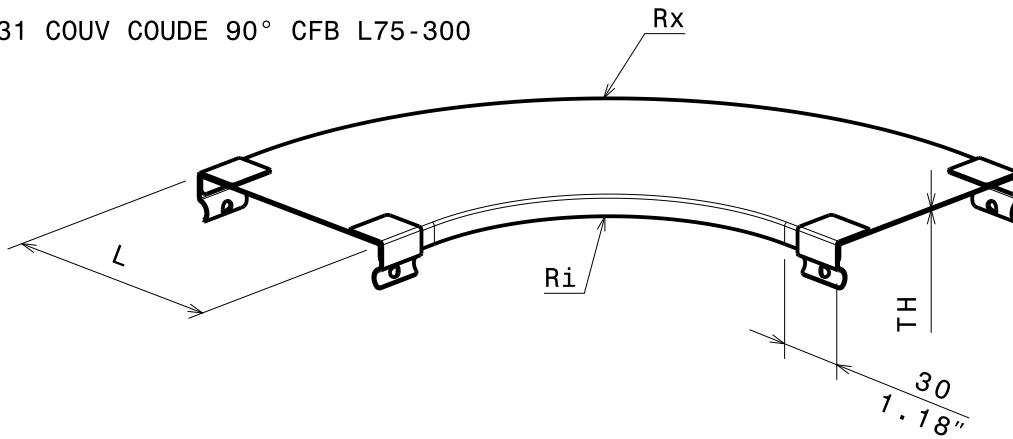

COUV COUDE 90° P31 CFB 50 à 600  
Cover for bend P31 W50 to W600

GS  
PG

**legrand** | CABLE  
MANAGEMENT

FT0537-0

10 16

P31 COUV COUDE 90° CFB L50

P31 COUV COUDE 90° CFB L75-300

P31 COUV COUDE 90° CFB L= 400 to 600

REF	CODE	L /L		EP. /TH.		Ri /Ri		Rx /Rx	
		(mm)	(inch)	(mm)	(inch)	(mm)	(inch)	(mm)	(inch)
P31 CFB 50	340 861	50	(1.97")	0.8	(0.032")	20	(0.78")	70	(2.75")
P31 CFB 75	340 862	75	(2.92")	0.8	(0.032")	100	(3.94")	175	(6.89")
P31 CFB 100	340 863	100	(3.94")	0.8	(0.032")	100	(3.94")	200	(7.87")
P31 CFB 150	340 864	150	(5.91")	0.8	(0.032")	100	(3.94")	250	(9.84")
P31 CFB 200	340 865	200	(5.91")	0.8	(0.032")	100	(3.94")	300	(11.81")
P31 CFB 300	340 866	300	(7.87")	1	(0.039")	100	(3.94")	400	(15.74")
P31 CFB 400	340 867	400	(11.81")	1	(0.039")	150	(5.91")	150	(5.91")
P31 CFB 500	340 868	500	(19.69")	1	(0.039")	150	(5.91")	150	(5.91")
P31 CFB 600	340 869	600	(23.62")	1	(0.039")	150	(5.91")	150	(5.91")

Material	Standard
DX 51 D Z 200 MAC	EN 10 346