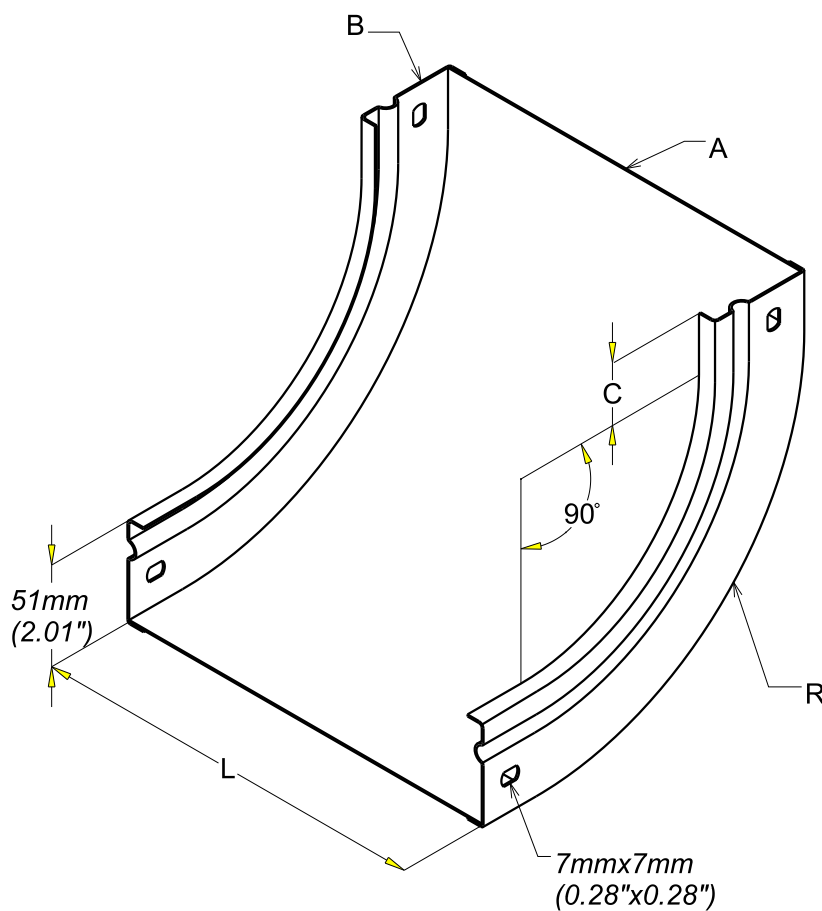

CHT PL CONC P31 IR H50 50 à 600
 Inside riser P31 50x50 to 600

GS
 PG

legrand | CABLE
 MANAGEMENT

FT0531-0

10 16

REF	CODE	L /L		A /A		B /B		C /C		R /R	
		(mm)	(inch)	(mm)	(inch)	(mm)	(inch)	(mm)	(inch)	(mm)	(inch)
P31 IR 50x50	340 979	50	(1.97")	0.8	(0.032")	1	(0.039")	30	(1.18")	70	(2.75")
P31 IR 50x75	340 838	75	(2.92")	0.8	(0.032")	1	(0.039")	30	(1.18")	151	(5.94")
P31 IR 50x100	340 980	100	(3.94")	0.8	(0.032")	1	(0.039")	30	(1.18")	151	(5.94")
P31 IR 50x150	340 981	150	(5.91")	0.8	(0.032")	1	(0.039")	30	(1.18")	151	(5.94")
P31 IR 50x200	340 982	200	(5.91")	0.8	(0.032")	1	(0.039")	30	(1.18")	151	(5.94")
P31 IR 50x300	340 983	300	(7.87")	1	(0.039")	1	(0.039")	30	(1.18")	151	(5.94")
P31 IR 50x400	340 984	400	(11.81")	1	(0.039")	1	(0.039")	50	(1.97")	201	(7.91")
P31 IR 50x500	340 985	500	(19.69")	1	(0.039")	1	(0.039")	50	(1.97")	201	(7.91")
P31 IR 50x600	340 986	600	(23.62")	1	(0.039")	1	(0.039")	50	(1.97")	201	(7.91")