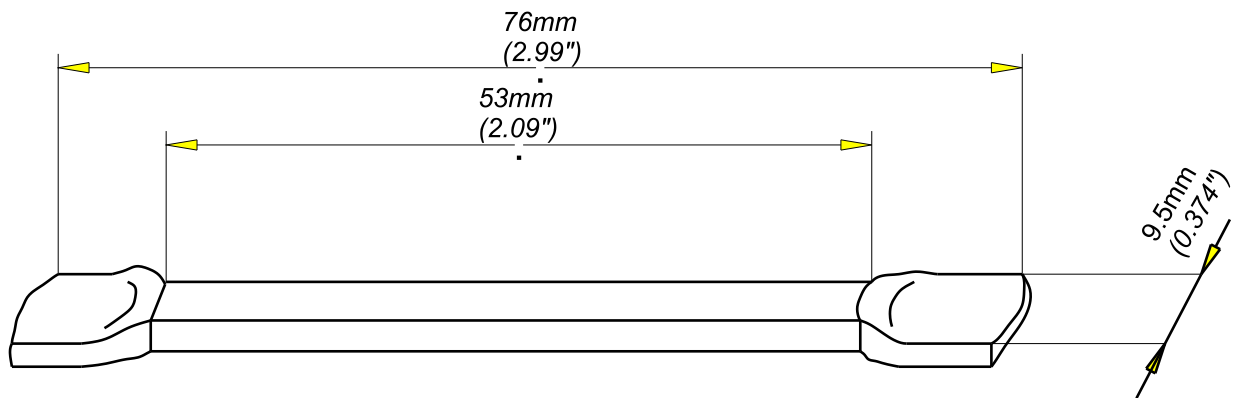

CLAVETTE CA 8/75
CA 8/75 CLAMP COTTER-PIN

DC
DC

legrand | CABLE
MANAGEMENT

FT0210-7

07 - 17

EPAISSEUR / THICKNESS
3.5mm / 0.138"

REF	CODE	POIDS (Kg/u)	WEIGHT (lb/u)	Material	Standard	Finition / Coating	Resistance class against corrosion
CA8/75	801057	0.024	0.053	S235 JR	EN 10025	Zinc Lamellaire / ZincRich Coating	Class 6 / CEI 61537