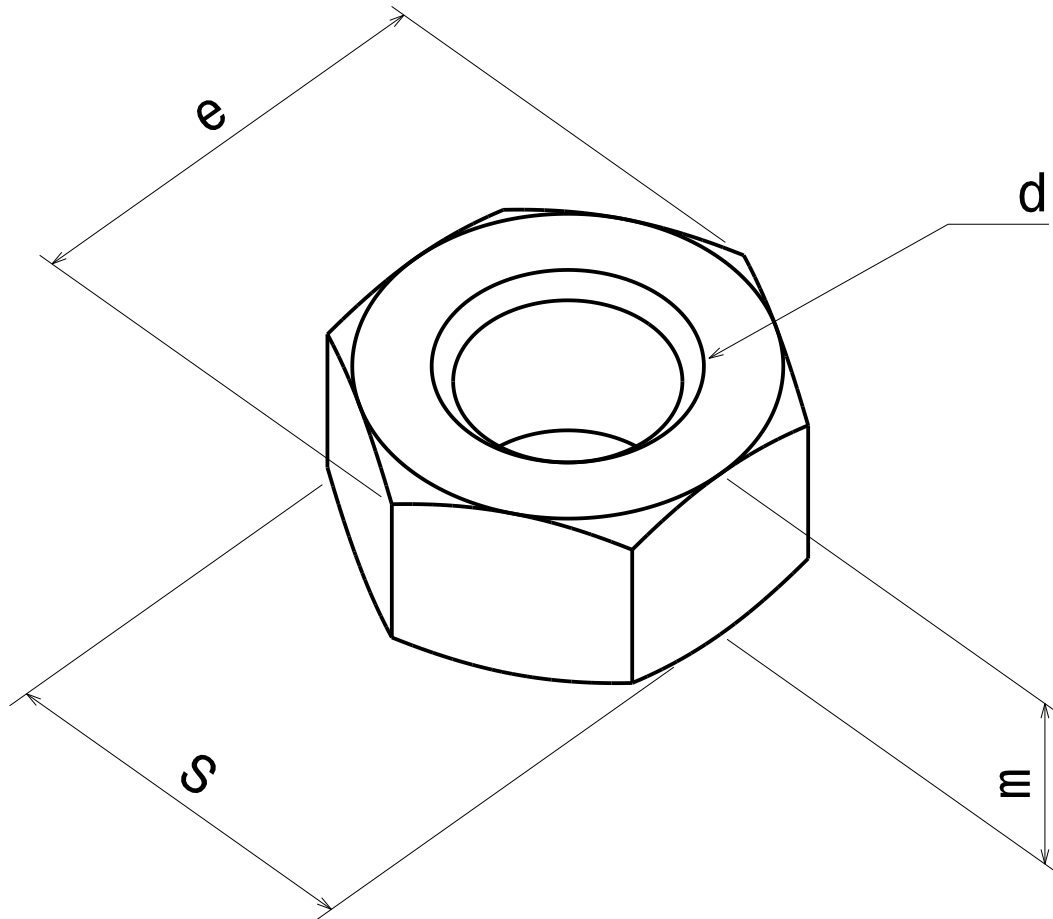

ECROU HM
HM NUT

EZ

CABLE
MANAGEMENT

FT0146-1

04/15

CLASS	Standard
8	ISO 898-2
Coating	Standard
Fe/Zn12/A	EN ISO 2081

COLISAGE / PACKING	REF	CODE	POIDS / WEIGHT		d	e (min)		S		m (max)	
			(Kg)	(lb)		(mm)	(inch)	(mm)	(inch)	(mm)	(inch)
100	EHM8	801611	0.560	0.254	M8	14.4	0.567"	13	0.512"	6.5	0.256"
100	EHM10	801621	1.200	0.544	M10	18.9	0.744"	17	0.669"	8	0.315"
100	EHM12	801631	1.790	0.812	M12	21.1	0.831"	19	0.748"	10	0.394"