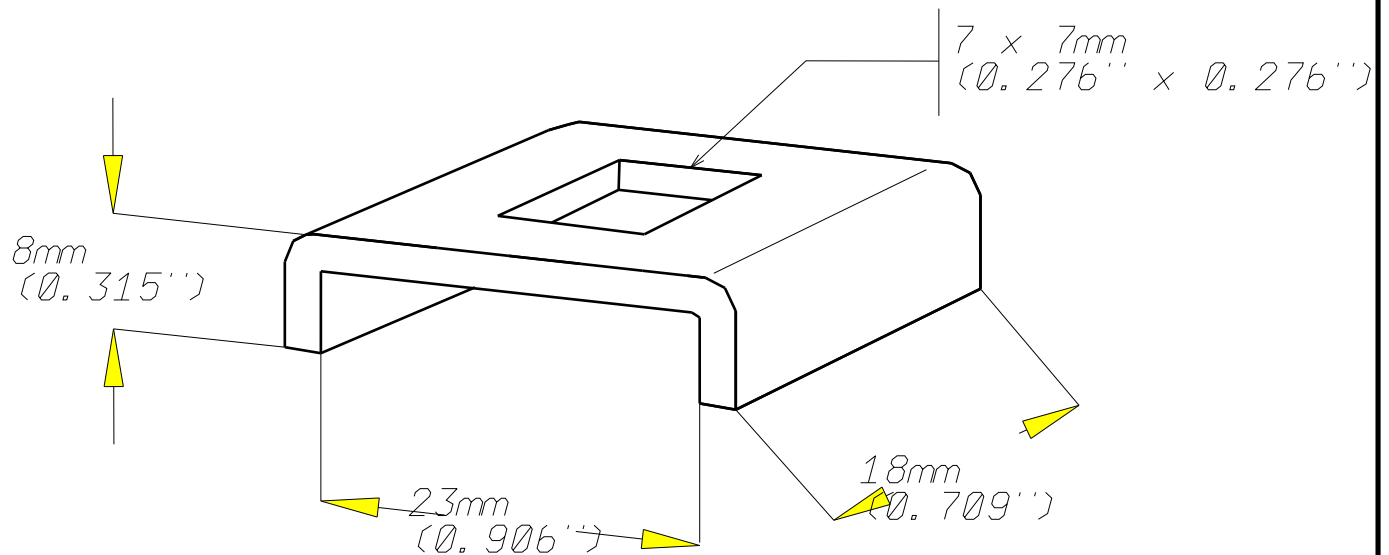

CE 30 SPLICE

INOX 316L

**legrand** | CABLE MANAGEMENT

INNOVATORS IN CABLE MANAGEMENT

FT0075-4

04-16

EPAISSEUR / THICKNESS 2.5 (0.1'')	NORMES / STANDARD
MATIERE / MATERIAL X2 Cr Ni Mo 17-12-2	EN 10088-2
PROTECTION / COATING INOX 316 L	