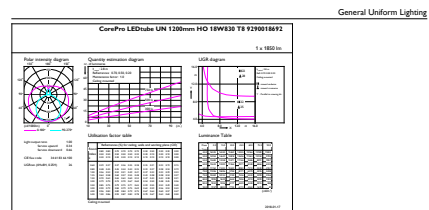

General uniform lighting